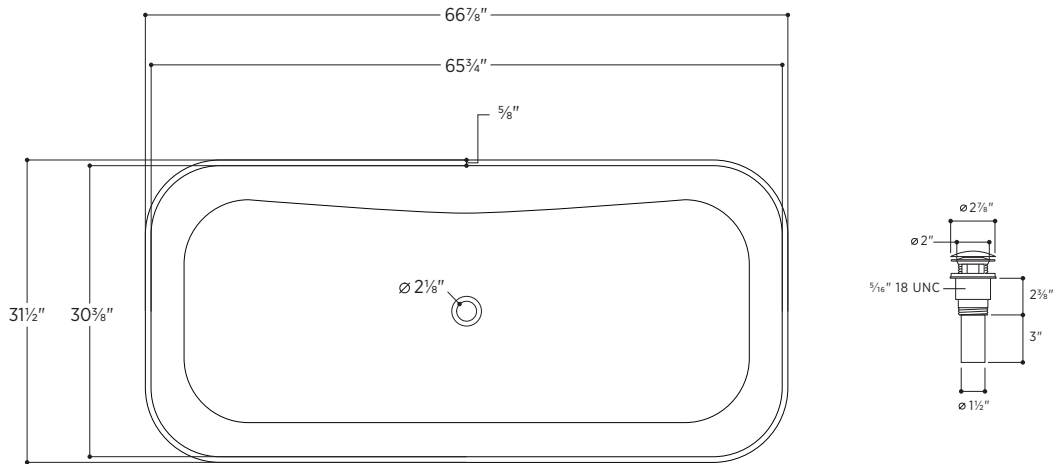

Sanremo

PLESRM6732

66⁷/₈" L x 31¹/₂" W x 24" H

Tub Finish	<input type="radio"/> White Satin
Drain Finish	<input type="radio"/> Matte White
Material	Eco-Lapystone™
Slope of Backrest	104°
Water Depth	16 ³ / ₄ "
Capacity	103G
Weight	217lbs
Shipping Weight	317lbs

Sanremo

PLESRM6732

All measurements are approximate and for comparison only. Please note that these dimensions and specifications are subject to change without notice.

Install this product according to the installation guide. Floor support under bath must provide for a minimum of 995lbs. Installation may vary. Our products must be installed by certified professionals only and according to our installation guide, as well as federal, provincial/state and local building codes and regulations.