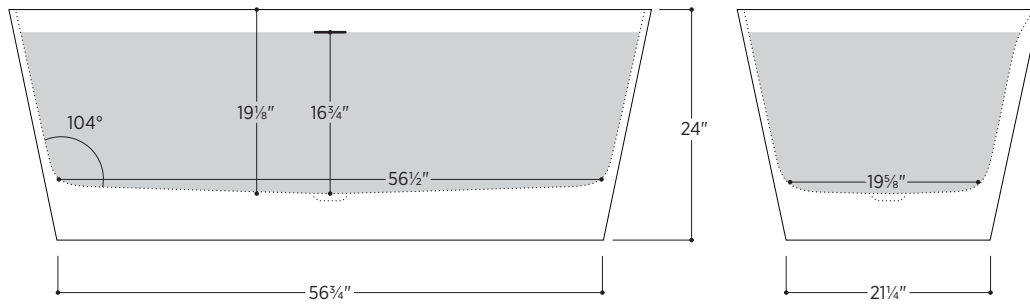

Sanremo

PLESRM6732

66⁷/₈" L x 31¹/₂" W x 24" H

Tub Finish	<input type="radio"/> White Satin
Drain Finish	<input type="radio"/> Matte White
Material	Eco-Lapystone™
Slope of Backrest	104°
Water Depth	16 ³ / ₄ "
Capacity	103G
Weight	217lbs
Shipping Weight	317lbs

Sanremo

PLESRM6732

All measurements are approximate and for comparison only. Please note that these dimensions and specifications are subject to change without notice.

Install this product according to the installation guide. Floor support under bath must provide for a minimum of 995lbs. Installation may vary. Our products must be installed by certified professionals only and according to our installation guide, as well as federal, provincial/state and local building codes and regulations.