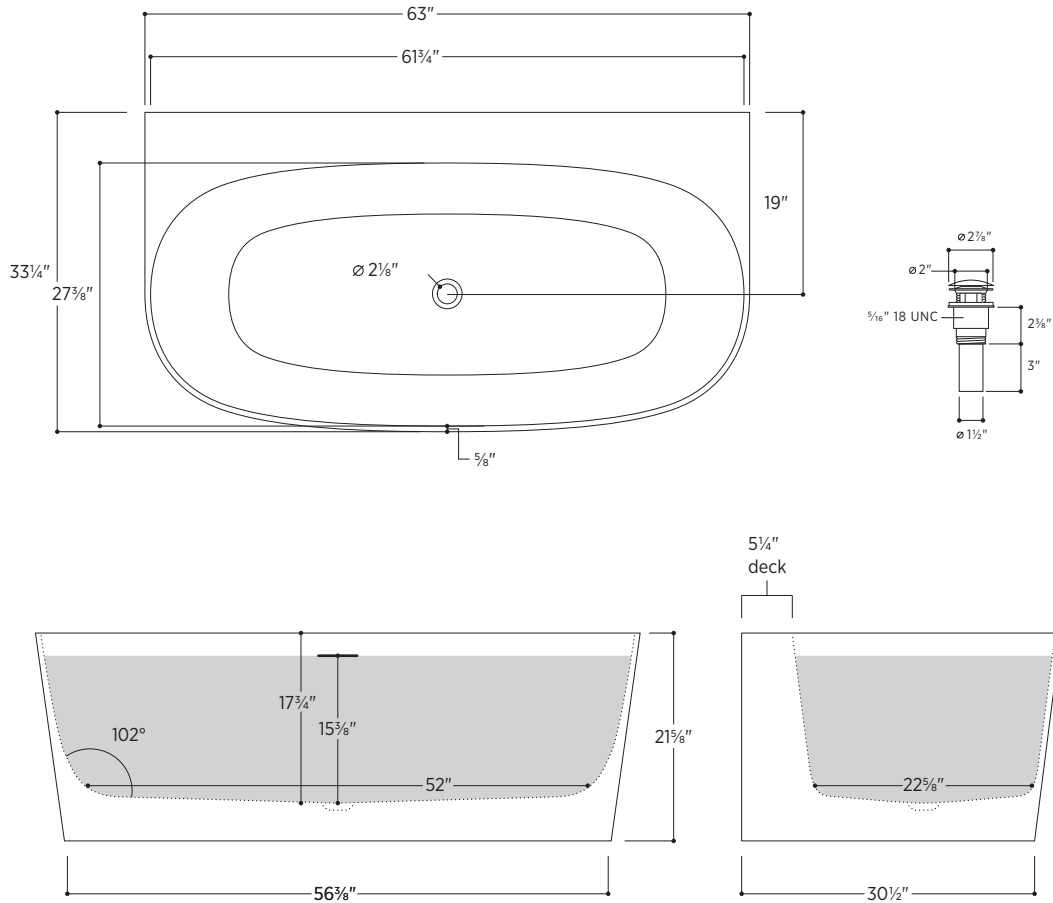

Trapani

PLETPN6333

63" L x 33¼" W x 21⅝" H

Tub Finish	<input type="radio"/> White Satin
Drain Finish	<input type="radio"/> Matte White
Material	Eco-Lapistone™
Slope of Backrest	102°
Water Depth	15⅜"
Capacity	80G
Weight	192lbs
Shipping Weight	293lbs

Trapani

PLETPN6333

All measurements are approximate and for comparison only. Please note that these dimensions and specifications are subject to change without notice.

Install this product according to the installation guide. Floor support under bath must provide for a minimum of 995lbs. Installation may vary. Our products must be installed by certified professionals only and according to our installation guide, as well as federal, provincial/state and local building codes and regulations.