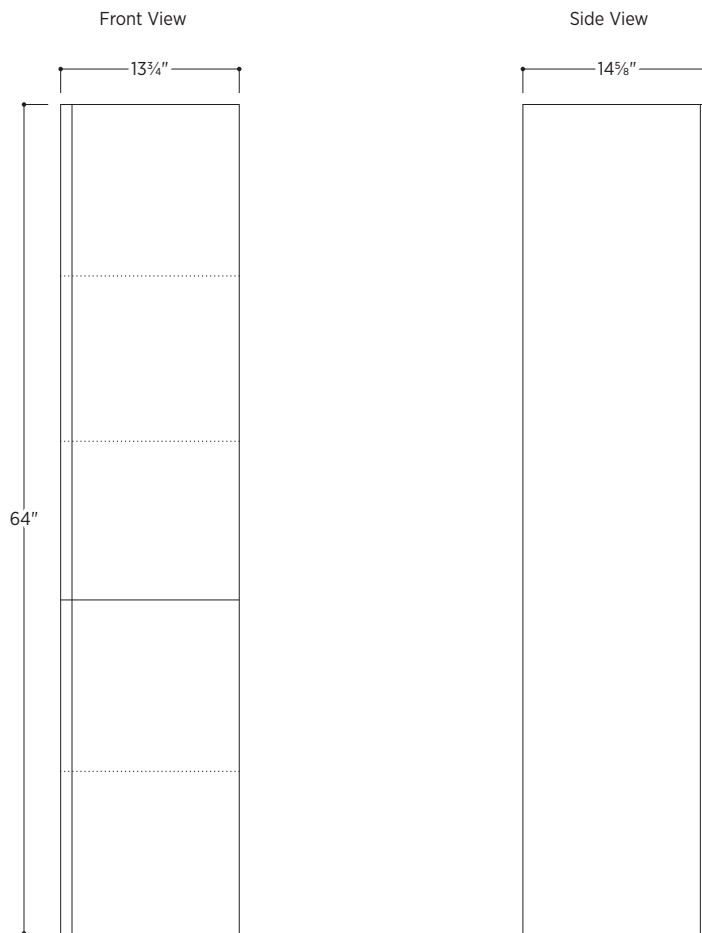

Slat Tall Cabinet · Natural Oak

PSSC1464KK