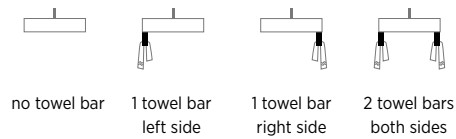

Slim Soft

PSF4019W

39½" L x 19" W x 4⅞" H

4 sizes available

 Made in Italy

Wall-mounted bathroom sink

Weight: 53lbs

 1-hole tap

 3-hole tap

Towel Bar *optional*

Easily attaches to underside of sink

Towel bar comes with overflow in matching finish

Name	Material	Sink Finish	Overflow Finish	Faucet Holes	Sink	Price
Slim Soft	Fireclay	<input type="radio"/> White	<input type="radio"/> Polished Chrome	<input type="checkbox"/> 1 1-hole tap	PSF4019W1	\$1,095
				<input type="checkbox"/> 3 3-hole tap	PSF4019W3	\$1,095
Mounting Hardware <i>optional</i>					F45494	\$42

Name	Material	Towel Bar Finish	Overflow Finish	Towel Bar	Price
Slim Towel Bar <i>optional</i>	Brass	<input type="radio"/> Polished Chrome	<input type="radio"/> Polished Chrome	PSTB-PC	\$160
		<input type="radio"/> White Gloss	<input type="radio"/> White Gloss	PSTB-WG	\$235
		<input type="radio"/> Brushed Nickel	<input type="radio"/> Brushed Nickel	PSTB-BN	\$235
		<input type="radio"/> Matte Black	<input type="radio"/> Matte Black	PSTB-MB	\$235