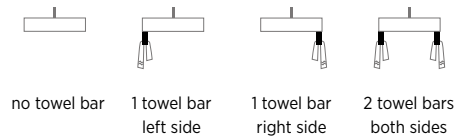

Slim Square

PSQ2018

19⁷/₈" L x 18¹/₄" W x 4⁷/₈" H

5 sizes available

Made in Italy

Wall-mounted bathroom sink
Weight: 22lbs

1-hole tap

3-hole tap

Towel Bar *optional*

Easily attaches to underside of sink
Towel bar comes with overflow in matching finish

Name	Material	Sink Finish	Overflow Finish	Faucet Holes	Sink	Price
Slim Square	Fireclay	○ White	○ Polished Chrome	1 1-hole tap	PSQ2018W1	\$580
				3 3-hole tap	PSQ2018W3	\$580
		● Matte Black	○ Polished Chrome	1 1-hole tap	PSQ2018MB1	\$810
				3 3-hole tap	PSQ2018MB3	\$810
Mounting Hardware <i>optional</i>					F45494	\$42

Name	Material	Towel Bar Finish	Overflow Finish	Towel Bar	Price
Slim Towel Bar <i>optional</i>	Brass	○ Polished Chrome	○ Polished Chrome	PSTB-PC	\$160
		○ White Gloss	○ White Gloss	PSTB-WG	\$235
		● Brushed Nickel	● Brushed Nickel	PSTB-BN	\$235
		● Matte Black	● Matte Black	PSTB-MB	\$235