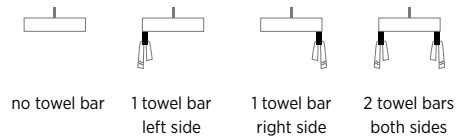

Slim Square

PSQ2418

23³/₄" L x 18¹/₄" W x 4⁷/₈" H

5 sizes available

 Made in Italy

Wall-mounted bathroom sink
Weight: 27lbs

 1-hole tap

 3-hole tap

Towel Bar *optional*

Easily attaches to underside of sink
Towel bar comes with overflow in matching finish

Name	Material	Sink Finish	Overflow Finish	Faucet Holes	Sink	Price
Slim Square	Fireclay	○ White	○ Polished Chrome	 1 1-hole tap	PSQ2418W1	\$710
				 3 3-hole tap	PSQ2418W3	\$710
		● Matte Black	○ Polished Chrome	 1 1-hole tap	PSQ2418MB1	\$995
				 3 3-hole tap	PSQ2418MB3	\$995
Mounting Hardware <i>optional</i>					F45494	\$42

Name	Material	Towel Bar Finish	Overflow Finish	Towel Bar	Price
Slim Towel Bar <i>optional</i>	Brass	○ Polished Chrome	○ Polished Chrome	PSTB-PC	\$160
		○ White Gloss	○ White Gloss	PSTB-WG	\$235
		● Brushed Nickel	● Brushed Nickel	PSTB-BN	\$235
		● Matte Black	● Matte Black	PSTB-MB	\$235