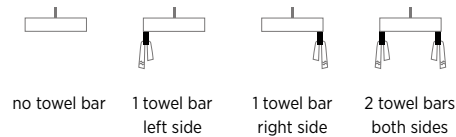

Slim Square

PSQ3218

31⁵/₈" L x 18¹/₄" W x 4⁷/₈" H

5 sizes available

 Made in Italy

Wall-mounted bathroom sink

Weight: 40lbs

 1-hole tap

 3-hole tap

Towel Bar *optional*

Easily attaches to underside of sink

Towel bar comes with overflow in matching finish

Name	Material	Sink Finish	Overflow Finish	Faucet Holes	Sink	Price
Slim Square	Fireclay	○ White	○ Polished Chrome	 1 1-hole tap	PSQ3218W1	\$985
				 3 3-hole tap	PSQ3218W3	\$985
		● Matte Black	○ Polished Chrome	 1 1-hole tap	PSQ3218MB1	\$1,330
				 3 3-hole tap	PSQ3218MB3	\$1,330
Mounting Hardware <i>optional</i>					F45494	\$42

Name	Material	Towel Bar Finish	Overflow Finish	Towel Bar	Price
Slim Towel Bar <i>optional</i>	Brass	○ Polished Chrome	○ Polished Chrome	PSTB-PC	\$160
		○ White Gloss	○ White Gloss	PSTB-WG	\$235
		● Brushed Nickel	● Brushed Nickel	PSTB-BN	\$235
		● Matte Black	● Matte Black	PSTB-MB	\$235