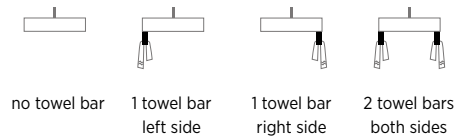

# Slim Square

PSQ4018

39½" L x 18¼" W x 4⅞" H

5 sizes available

Made in Italy

Wall-mounted bathroom sink  
Weight: 55lbs

1-hole tap

3-hole tap

### Towel Bar *optional*

Easily attaches to underside of sink  
Towel bar comes with overflow in matching finish

Name	Material	Sink Finish	Overflow Finish	Faucet Holes	Sink	Price
Slim Square	Fireclay	○ White	○ Polished Chrome	1 1-hole tap	PSQ4018W1	\$1,095
				3 3-hole tap	PSQ4018W3	\$1,095
		● Matte Black	○ Polished Chrome	1 1-hole tap	PSQ4018MB1	\$1,480
				3 3-hole tap	PSQ4018MB3	\$1,480
Mounting Hardware <i>optional</i>					F45494	\$42

Name	Material	Towel Bar Finish	Overflow Finish	Towel Bar	Price
Slim Towel Bar <i>optional</i>	Brass	○ Polished Chrome	○ Polished Chrome	PSTB-PC	\$160
		○ White Gloss	○ White Gloss	PSTB-WG	\$235
		● Brushed Nickel	● Brushed Nickel	PSTB-BN	\$235
		● Matte Black	● Matte Black	PSTB-MB	\$235