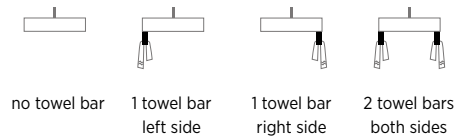

# Slim Square

PSQ4818

47<sup>3</sup>/<sub>8</sub>" L x 18<sup>1</sup>/<sub>4</sub>" W x 4<sup>7</sup>/<sub>8</sub>" H

5 sizes available

Made in Italy

Wall-mounted bathroom sink  
Weight: 57lbs

1-hole tap

3-hole tap

### Towel Bar *optional*

Easily attaches to underside of sink  
Towel bar comes with overflow in matching finish

Name	Material	Sink Finish	Overflow Finish	Faucet Holes	Sink	Price
Slim Square	Fireclay	○ White	○ Polished Chrome	1 1-hole tap	PSQ4818W1	\$1,240
				3 3-hole tap	PSQ4818W3	\$1,240
		● Matte Black	○ Polished Chrome	1 1-hole tap	PSQ4818MB1	\$1,675
				3 3-hole tap	PSQ4818MB3	\$1,675
Mounting Hardware <i>optional</i>					F45494	\$42

Name	Material	Towel Bar Finish	Overflow Finish	Towel Bar	Price
Slim Towel Bar <i>optional</i>	Brass	○ Polished Chrome	○ Polished Chrome	PSTB-PC	\$160
		○ White Gloss	○ White Gloss	PSTB-WG	\$235
		● Brushed Nickel	● Brushed Nickel	PSTB-BN	\$235
		● Matte Black	● Matte Black	PSTB-MB	\$235