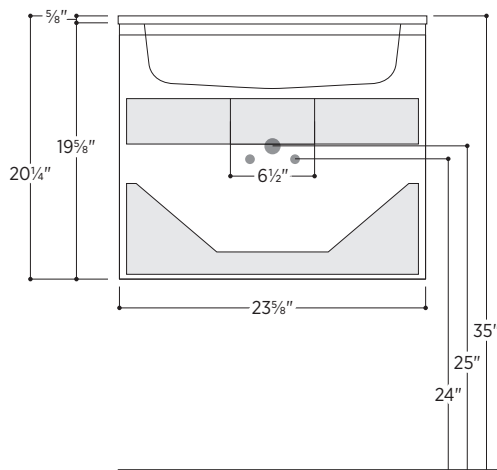

## Slat Vanity

Wall-mounted bathroom vanity  
Vertical ribbed detailing  
Integrated metal trim  
Spacious single drawer with inset drawer  
Soft-close drawers

### BUILD YOUR SINKTOP MODEL NUMBER

+   +   
*base model*      *sinktop finish code*      *number of faucet holes*

# Slat · Natural Oak

PSS2420KK + PC2420

Front View

Side View