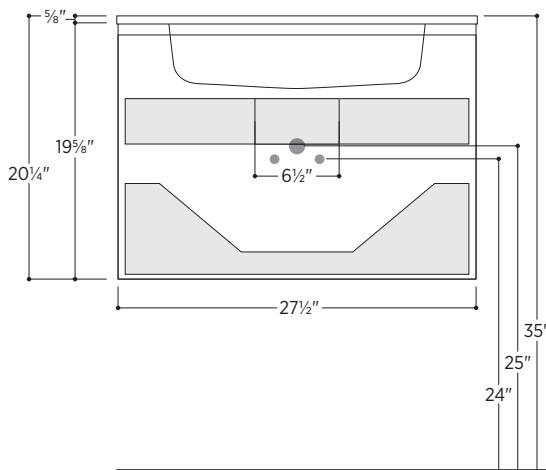

Slat · Natural Oak

PSS2820KK + PC2820

27³/₄" W x 20¹/₄" D x 19⁵/₈" H

Available in 5 widths: 24", 28", 34", 38", 48"

 Made in Italy

Slat Vanity

Wall-mounted bathroom vanity
Vertical ribbed detailing
Integrated metal trim
Spacious single drawer with inset drawer
Soft-close drawers

BUILD YOUR SINKTOP MODEL NUMBER

Slat · Natural Oak

PSS2820KK + PC2820

Front View

Side View