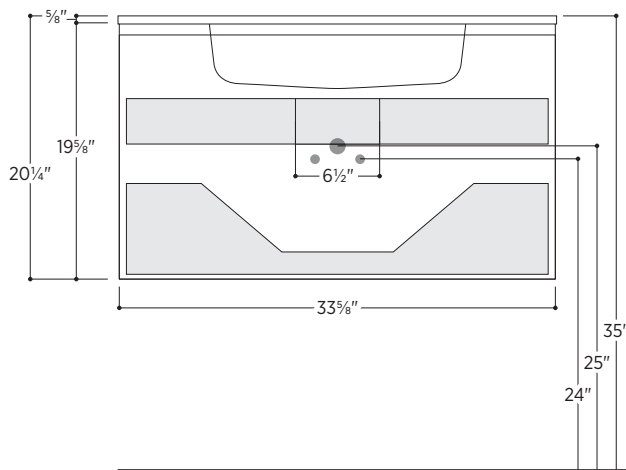

Slat · Natural Oak

PSS3420KK + PC3420

33⁵/₈" W x 20¹/₄" D x 19⁵/₈" H

Available in 5 widths: 24", 28", 34", 38", 48"

 Made in Italy

Slat Vanity

Wall-mounted bathroom vanity
Vertical ribbed detailing
Integrated metal trim
Spacious single drawer with inset drawer
Soft-close drawers

BUILD YOUR SINKTOP MODEL NUMBER

PC3420 + +
base model *sinktop finish code* *number of faucet holes*

Slat · Natural Oak

PSS3420KK + PC3420

Front View

Side View