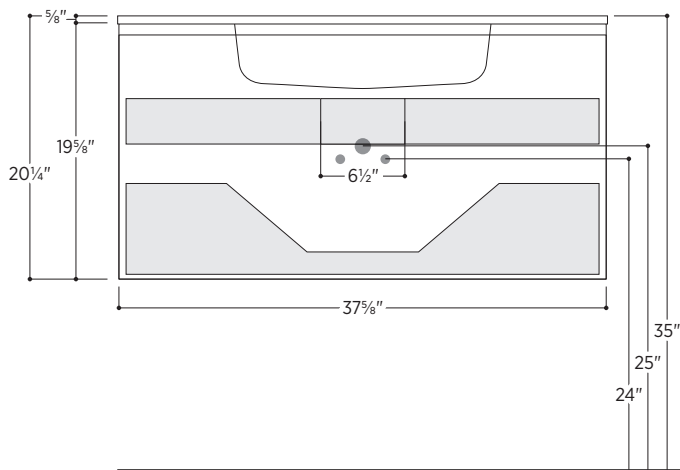

Slat · Natural Oak

PSS3820KK + PC3820

37⁵/₈" W x 20¹/₄" D x 19⁵/₈" H

Available in 5 widths: 24", 28", 34", 38", 48"

 Made in Italy

Slat Vanity

Wall-mounted bathroom vanity
Vertical ribbed detailing
Integrated metal trim
Spacious single drawer with inset drawer
Soft-close drawers

BUILD YOUR SINKTOP MODEL NUMBER

+ +
base model *sinktop finish code* *number of faucet holes*

Slat · Natural Oak

PSS3820KK + PC3820

Front View

Side View