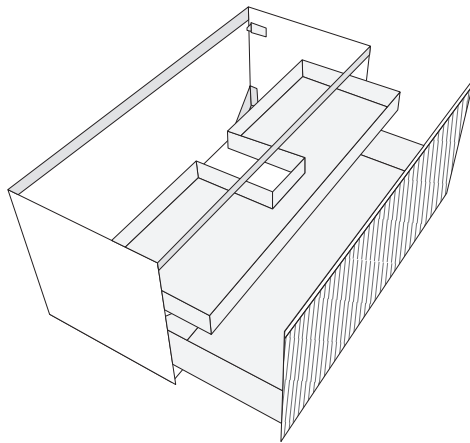

Slat · Natural Oak

PSS4820KK + PC4820

47½" W x 20¼" D x 19⅝" H

Available in 5 widths: 24", 28", 34", 38", 48"

 Made in Italy

Slat Vanity

Wall-mounted bathroom vanity
Vertical ribbed detailing
Integrated metal trim
Spacious single drawer with inset drawer
Soft-close drawers

BUILD YOUR VANITY MODEL NUMBER

PSS482020 + **K** + **K** +

base model *body finish code* *drawer finish code* *trim finish code*

Contura Sinktop

Sinktop Finish	<input type="radio"/> GW	Glossy White
	<input type="radio"/> MW	Matte White
Faucet Holes	<input type="checkbox"/> 0	0-hole tap
	<input type="checkbox"/> 1	1-hole tap
	<input type="checkbox"/> 3	3-hole tap

BUILD YOUR SINKTOP MODEL NUMBER

PC4820 + +

base model *sinktop finish code* *number of faucet holes*

Slat · Natural Oak

PSS4820KK + PC4820

Front View

Side View