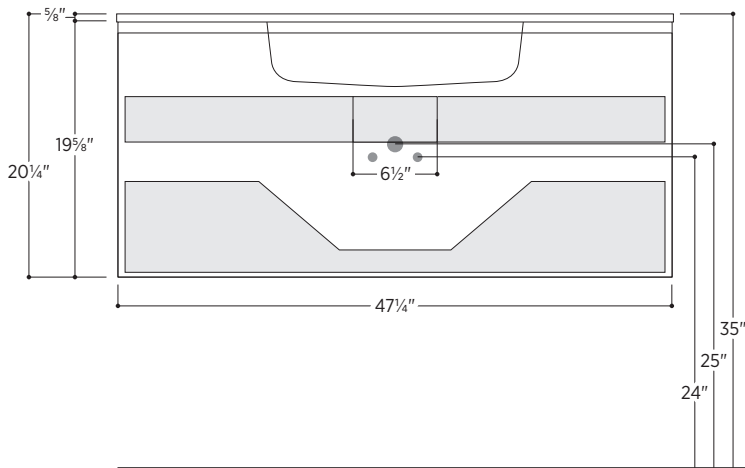

Slat · Natural Oak

PSS4820KK + PC4820

47½" W x 20¼" D x 19⅝" H

Available in 5 widths: 24", 28", 34", 38", 48"

 Made in Italy

Slat Vanity

Wall-mounted bathroom vanity
Vertical ribbed detailing
Integrated metal trim
Spacious single drawer with inset drawer
Soft-close drawers

BUILD YOUR SINKTOP MODEL NUMBER

PC4820 + +

base model *sinktop finish code* *number of faucet holes*

Slat · Natural Oak

PSS4820KK + PC4820

Front View

Side View