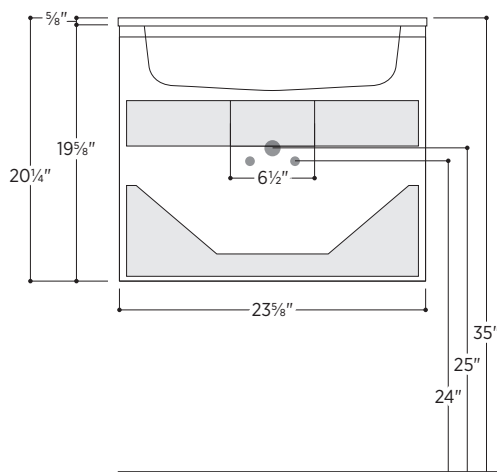

Slat · Walnut

PSS2420NN + PC2420

23⁷/₈" W x 20¹/₄" D x 19⁵/₈" H

Available in 5 widths: 24", 28", 34", 38", 48"

 Made in Italy

Slat Vanity

Wall-mounted bathroom vanity
Vertical ribbed detailing
Integrated metal trim
Spacious single drawer with inset drawer
Soft-close drawers

BUILD YOUR SINKTOP MODEL NUMBER

Slat · Walnut

PSS2420NN + PC2420

Front View

Side View