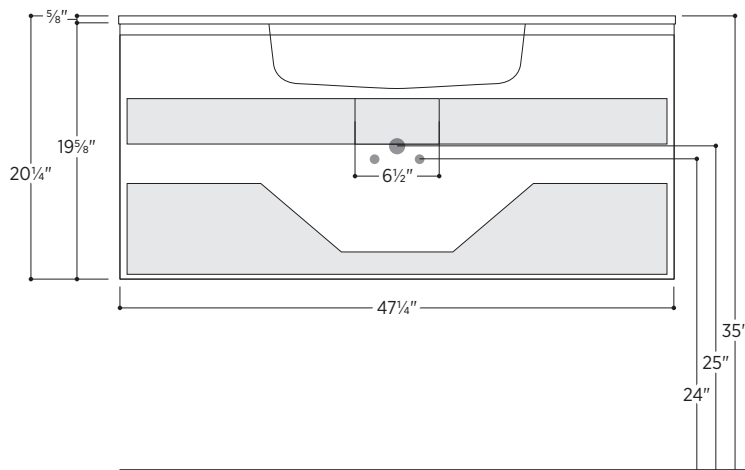

Slat · Walnut

PSS4820NN + PC4820

47½" W x 20¼" D x 19⅝" H

Available in 5 widths: 24", 28", 34", 38", 48"

 Made in Italy

Slat Vanity

Wall-mounted bathroom vanity
Vertical ribbed detailing
Integrated metal trim
Spacious single drawer with inset drawer
Soft-close drawers

BUILD YOUR SINKTOP MODEL NUMBER

+ +
base model *sinktop finish code* *number of faucet holes*

Slat · Walnut

PSS4820NN + PC4820

Front View

Side View