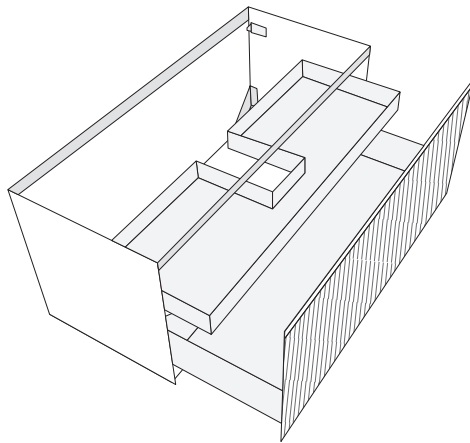

Slat · Walnut

PSS4820NN + PC4820

47½" W x 20¼" D x 19⅝" H

Available in 5 widths: 24", 28", 34", 38", 48"

 Made in Italy

Slat Vanity

Wall-mounted bathroom vanity
Vertical ribbed detailing
Integrated metal trim
Spacious single drawer with inset drawer
Soft-close drawers

BUILD YOUR VANITY MODEL NUMBER

+ + +
base model *body finish code* *drawer finish code* *trim finish code*

Contura Sinktop

Sinktop Finish	<input type="radio"/> GW	Glossy White
	<input type="radio"/> MW	Matte White
Faucet Holes	<input type="checkbox"/> 0	0-hole tap
	<input type="checkbox"/> 1	1-hole tap
	<input type="checkbox"/> 3	3-hole tap

BUILD YOUR SINKTOP MODEL NUMBER

+ +
base model *sinktop finish code* *number of faucet holes*

Slat · Walnut

PSS4820NN + PC4820

Front View

Side View