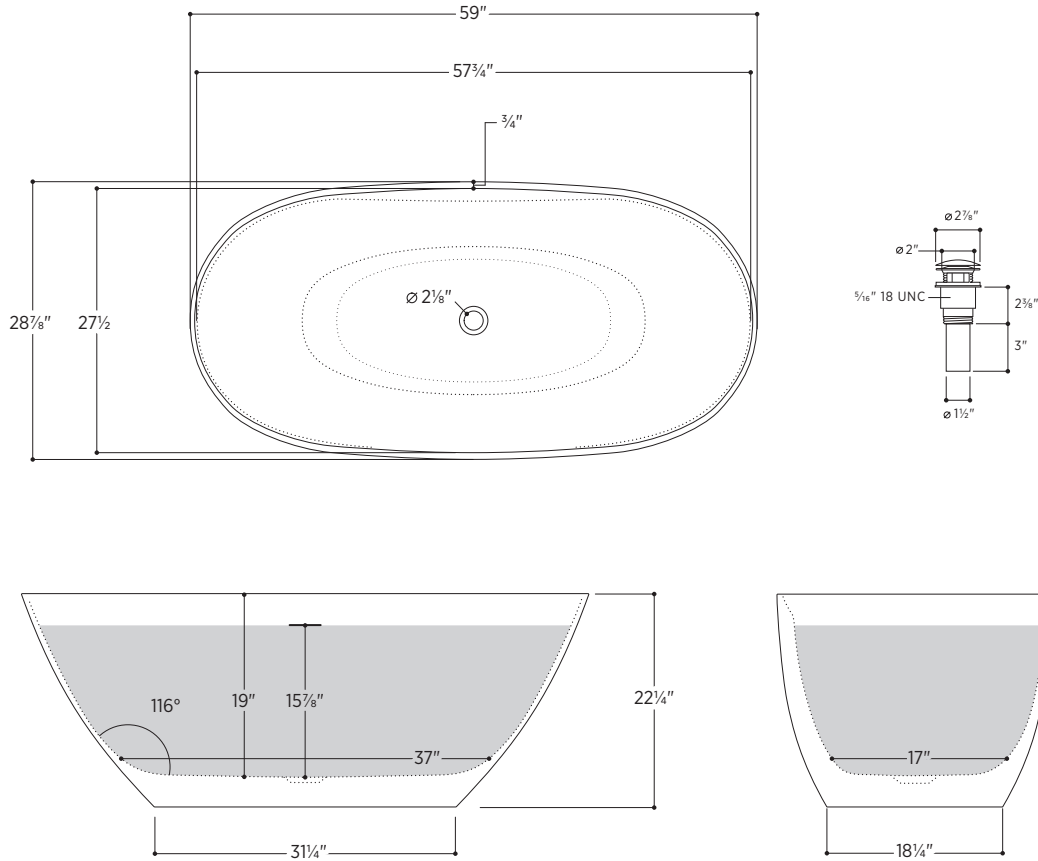

Genova

PLEGNV5929

59" L x 28⁷/₈" W x 22¹/₄" H

1 other size available

PLEGNV7032 69⁷/₈" L x 31¹/₂" W x 22¹/₄" H

Tub Finish	<input type="radio"/> White Satin
	<input checked="" type="radio"/> White Satin with Soft Touch Matte Black Exterior
Drain Finish	<input type="radio"/> Matte White
Material	Eco-Lapistone™
Slope of Backrest	116°
Water Depth	15 ⁷ / ₈ "
Capacity	61G
Weight	193lbs
Shipping Weight	272lbs

 Made in Italy

Genova

PLEGNV5929

All measurements are approximate and for comparison only. Please note that these dimensions and specifications are subject to change without notice.

Install this product according to the installation guide. Floor support under bath must provide for a minimum of 995lbs. Installation may vary. Our products must be installed by certified professionals only and according to our installation guide, as well as federal, provincial/state and local building codes and regulations.