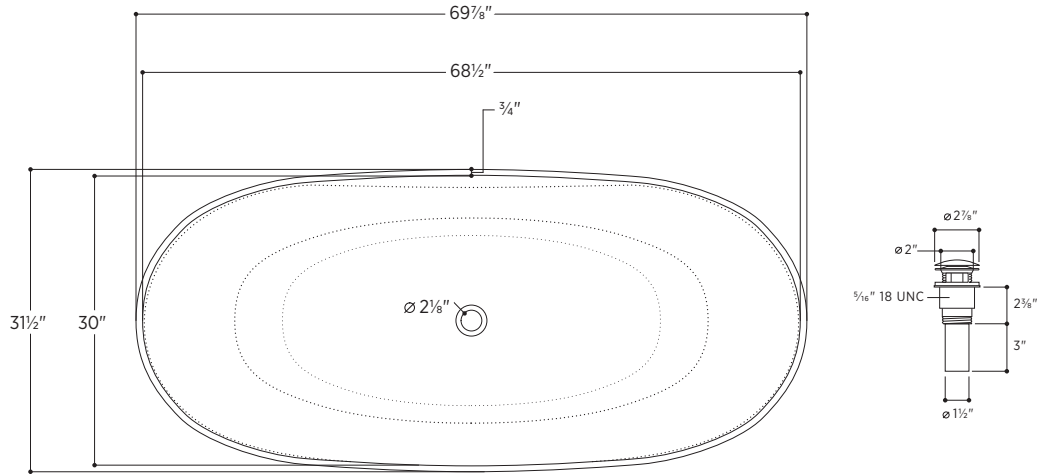

Genova

PLEGNV7032

69 $\frac{7}{8}$ " L x 31 $\frac{1}{2}$ " W x 22 $\frac{1}{4}$ " H

1 other size available

PLEGNV5929 59" L x 28 $\frac{7}{8}$ " W x 22 $\frac{1}{4}$ " H

Tub Finish	<input type="radio"/> White Satin
	<input checked="" type="radio"/> White Satin with Soft Touch Matte Black Exterior
Drain Finish	<input type="radio"/> Matte White
Material	Eco-Lapistone™
Slope of Backrest	116°
Water Depth	15 $\frac{7}{8}$ "
Capacity	84G
Weight	232lbs
Shipping Weight	331lbs

Made in Italy

Genova

PLEGNV7032

All measurements are approximate and for comparison only. Please note that these dimensions and specifications are subject to change without notice.

Install this product according to the installation guide. Floor support under bath must provide for a minimum of 995lbs. Installation may vary. Our products must be installed by certified professionals only and according to our installation guide, as well as federal, provincial/state and local building codes and regulations.