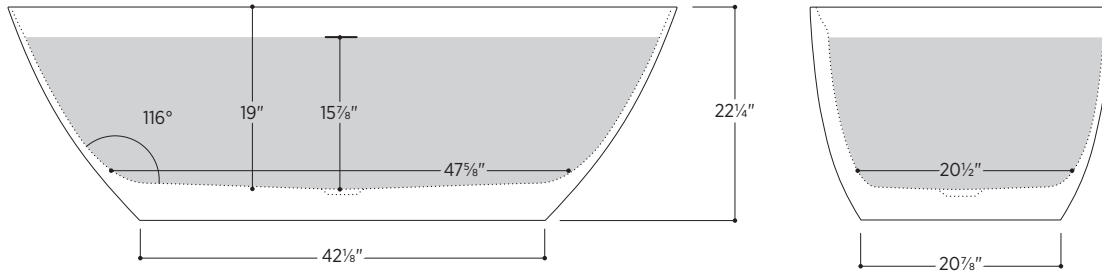

Genova

PLEGNV7032

69 $\frac{7}{8}$ " L x 31 $\frac{1}{2}$ " W x 22 $\frac{1}{4}$ " H

1 other size available

PLEGNV5929 59" L x 28 $\frac{7}{8}$ " W x 22 $\frac{1}{4}$ " H

Tub Finish	<input type="radio"/> White Satin
	<input checked="" type="radio"/> White Satin with Soft Touch Matte Black Exterior
Drain Finish	<input type="radio"/> Matte White
Material	Eco-Lapistone™
Slope of Backrest	116°
Water Depth	15 $\frac{7}{8}$ "
Capacity	84G
Weight	232lbs
Shipping Weight	331lbs

Made in Italy

Genova

PLEGNV7032

All measurements are approximate and for comparison only. Please note that these dimensions and specifications are subject to change without notice.

Install this product according to the installation guide. Floor support under bath must provide for a minimum of 995lbs. Installation may vary. Our products must be installed by certified professionals only and according to our installation guide, as well as federal, provincial/state and local building codes and regulations.