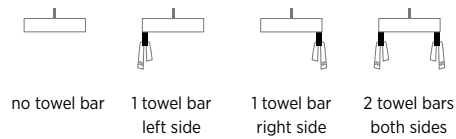

# Slim Soft

PSF2419W

23<sup>3</sup>/<sub>4</sub>" L x 19" W x 4<sup>7</sup>/<sub>8</sub>" H

4 sizes available

 Made in Italy

Wall-mounted bathroom sink

Weight: 29lbs

 1-hole tap

 3-hole tap

**Towel Bar** *optional*

Easily attaches to underside of sink

Towel bar comes with overflow in matching finish

Name	Material	Sink Finish	Overflow Finish	Faucet Holes	Sink	Price
Slim Soft	Fireclay	<input type="radio"/> White	<input type="radio"/> Polished Chrome	<input type="checkbox"/> 1    1-hole tap	PSF2419W1	\$710
				<input type="checkbox"/> 3    3-hole tap	PSF2419W3	\$710
Mounting Hardware <i>optional</i>					F45494	\$42

Name	Material	Towel Bar Finish	Overflow Finish	Towel Bar	Price
Slim Towel Bar <i>optional</i>	Brass	<input type="radio"/> Polished Chrome	<input type="radio"/> Polished Chrome	PSTB-PC	\$160
		<input type="radio"/> White Gloss	<input type="radio"/> White Gloss	PSTB-WG	\$235
		<input type="radio"/> Brushed Nickel	<input type="radio"/> Brushed Nickel	PSTB-BN	\$235
		<input type="radio"/> Matte Black	<input type="radio"/> Matte Black	PSTB-MB	\$235