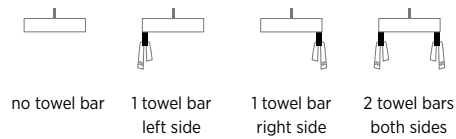

Slim Soft

PSF4019W

39½" L x 19" W x 4⅞" H

4 sizes available

 Made in Italy

Wall-mounted bathroom sink

Weight: 53lbs

Towel Bar *optional*

Easily attaches to underside of sink

Towel bar comes with overflow in matching finish

Name	Material	Sink Finish	Overflow Finish	Faucet Holes	Sink	Price
Slim Soft	Fireclay	<input type="radio"/> White	<input type="radio"/> Polished Chrome	<input type="checkbox"/> 1 1-hole tap	PSF4019W1	\$1,095
				<input type="checkbox"/> 3 3-hole tap	PSF4019W3	\$1,095
Mounting Hardware <i>optional</i>					F45494	\$42

Name	Material	Towel Bar Finish	Overflow Finish	Towel Bar	Price
Slim Towel Bar <i>optional</i>	Brass	<input type="radio"/> Polished Chrome	<input type="radio"/> Polished Chrome	PSTB-PC	\$160
		<input type="radio"/> White Gloss	<input type="radio"/> White Gloss	PSTB-WG	\$235
		<input type="radio"/> Brushed Nickel	<input type="radio"/> Brushed Nickel	PSTB-BN	\$235
		<input type="radio"/> Matte Black	<input type="radio"/> Matte Black	PSTB-MB	\$235