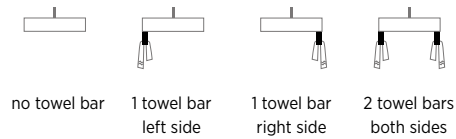

Slim Square

PSQ2018

19⁷/₈" L x 18¹/₄" W x 4⁷/₈" H

5 sizes available

 Made in Italy

Wall-mounted bathroom sink
Weight: 22lbs

 1-hole tap

 3-hole tap

Towel Bar *optional*

Easily attaches to underside of sink
Towel bar comes with overflow in matching finish

Name	Material	Sink Finish	Overflow Finish	Faucet Holes	Sink	Price
Slim Square	Fireclay	○ White	○ Polished Chrome	 1 1-hole tap	PSQ2018W1	\$580
				 3 3-hole tap	PSQ2018W3	\$580
		● Matte Black	○ Polished Chrome	 1 1-hole tap	PSQ2018MB1	\$810
				 3 3-hole tap	PSQ2018MB3	\$810
Mounting Hardware <i>optional</i>					F45494	\$42

Name	Material	Towel Bar Finish	Overflow Finish	Towel Bar	Price
Slim Towel Bar <i>optional</i>	Brass	○ Polished Chrome	○ Polished Chrome	PSTB-PC	\$160
		○ White Gloss	○ White Gloss	PSTB-WG	\$235
		● Brushed Nickel	● Brushed Nickel	PSTB-BN	\$235
		● Matte Black	● Matte Black	PSTB-MB	\$235