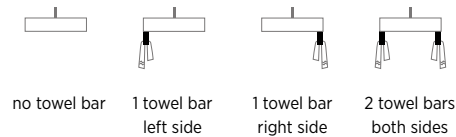

Slim Square

PSQ3218

31⁵/₈" L x 18¹/₄" W x 4⁷/₈" H

5 sizes available

 Made in Italy

Wall-mounted bathroom sink

Weight: 40lbs

 1-hole tap

Towel Bar *optional*

Easily attaches to underside of sink

Towel bar comes with overflow in matching finish

| Name | Material | Sink Finish | Overflow Finish | Faucet Holes | Sink | Price |
|-----------------------------------|----------|--|---------------------------------------|--|------------|---------|
| Slim Square | Fireclay | <input type="radio"/> White | <input type="radio"/> Polished Chrome |  1 1-hole tap | PSQ3218W1 | \$985 |
| | | <input checked="" type="radio"/> Matte Black | <input type="radio"/> Polished Chrome |  1 1-hole tap | PSQ3218MB1 | \$1,330 |
| Mounting Hardware <i>optional</i> | | | | | F45494 | \$42 |

| Name | Material | Towel Bar Finish | Overflow Finish | Towel Bar | Price |
|-----------------------------------|----------|--|--|-----------|-------|
| Slim Towel Bar <i>optional</i> | Brass | <input type="radio"/> Polished Chrome | <input type="radio"/> Polished Chrome | PSTB-PC | \$160 |
| | | <input type="radio"/> White Gloss | <input type="radio"/> White Gloss | PSTB-WG | \$235 |
| | | <input type="radio"/> Brushed Nickel | <input type="radio"/> Brushed Nickel | PSTB-BN | \$235 |
| | | <input checked="" type="radio"/> Matte Black | <input checked="" type="radio"/> Matte Black | PSTB-MB | \$235 |