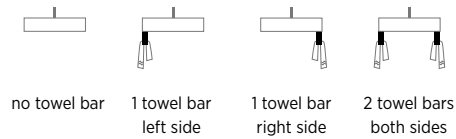

Slim Square

PSQ4018

39½" L x 18¼" W x 4⅞" H

5 sizes available

 Made in Italy

Wall-mounted bathroom sink
Weight: 55lbs

 1-hole tap

Towel Bar *optional*

Easily attaches to underside of sink
Towel bar comes with overflow in matching finish

Name	Material	Sink Finish	Overflow Finish	Faucet Holes	Sink	Price
Slim Square	Fireclay	<input type="radio"/> White	<input type="radio"/> Polished Chrome	 1 1-hole tap	PSQ4018W1	\$1,095
		<input checked="" type="radio"/> Matte Black	<input type="radio"/> Polished Chrome	 1 1-hole tap	PSQ4018MB1	\$1,480
Mounting Hardware <i>optional</i>					F45494	\$42

Name	Material	Towel Bar Finish	Overflow Finish	Towel Bar	Price
Slim Towel Bar <i>optional</i>	Brass	<input type="radio"/> Polished Chrome	<input type="radio"/> Polished Chrome	PSTB-PC	\$160
		<input type="radio"/> White Gloss	<input type="radio"/> White Gloss	PSTB-WG	\$235
		<input type="radio"/> Brushed Nickel	<input type="radio"/> Brushed Nickel	PSTB-BN	\$235
		<input checked="" type="radio"/> Matte Black	<input checked="" type="radio"/> Matte Black	PSTB-MB	\$235