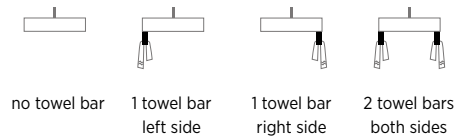

# Slim Square

PSQ4818

47<sup>3</sup>/<sub>8</sub>" L x 18<sup>1</sup>/<sub>4</sub>" W x 4<sup>7</sup>/<sub>8</sub>" H

5 sizes available

Made in Italy

Wall-mounted bathroom sink  
Weight: 57lbs

1-hole tap

3-hole tap

**Towel Bar** *optional*

Easily attaches to underside of sink  
Towel bar comes with overflow in matching finish

Name	Material	Sink Finish	Overflow Finish	Faucet Holes	Sink	Price
Slim Square	Fireclay	○ White	○ Polished Chrome	1 1-hole tap	PSQ4818W1	\$1,240
				3 3-hole tap	PSQ4818W3	\$1,240
		● Matte Black	○ Polished Chrome	1 1-hole tap	PSQ4818MB1	\$1,675
				3 3-hole tap	PSQ4818MB3	\$1,675
Mounting Hardware <i>optional</i>					F45494	\$42

Name	Material	Towel Bar Finish	Overflow Finish	Towel Bar	Price
Slim Towel Bar <i>optional</i>	Brass	○ Polished Chrome	○ Polished Chrome	PSTB-PC	\$160
		○ White Gloss	○ White Gloss	PSTB-WG	\$235
		● Brushed Nickel	● Brushed Nickel	PSTB-BN	\$235
		● Matte Black	● Matte Black	PSTB-MB	\$235