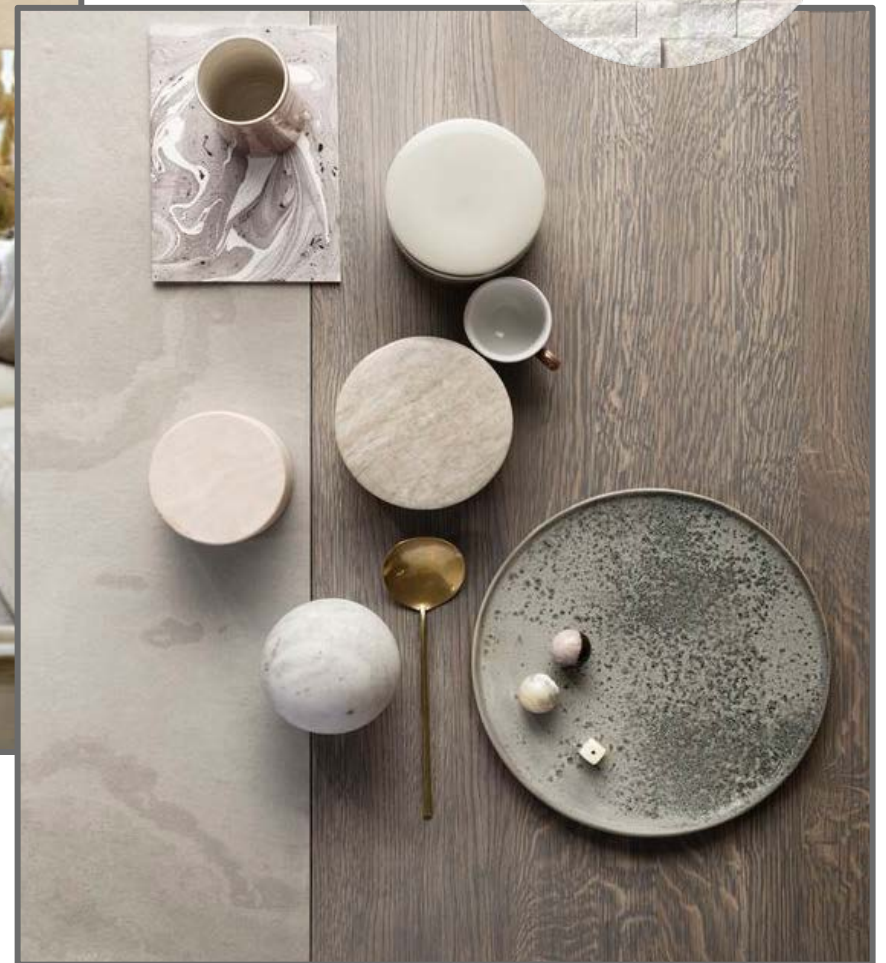

| RENÉE GADDIS INTERIORS |

UNIT #201

UNIT #201
Furniture Plan

| RENÉE GADDIS INTERIORS |

| RENÉE GADDIS INTERIORS |

| RENÉE GADDIS INTERIORS |

Kitchen Backsplash

Antique Smoke Mirror

Cabinetry

Slab Doorstyle of Riftcut Oak in Color Shown

Countertops

Silestone Tigris Sand

Bar Backsplash

Splitface Travertine

Bathroom Tile

*24"x48" Walker & Zanger
Tuscan Silver Honed*

Main Wood Flooring

*Francois & Co
Montbard Drift Collection*

Terrace Wood Look Tile

Foyer: (Long Plaster-in LED strips in ceiling only, not running down wall / Specification: Truline by Pure Lighting)

Great Room Ceiling Tray with LED Tape Lighting