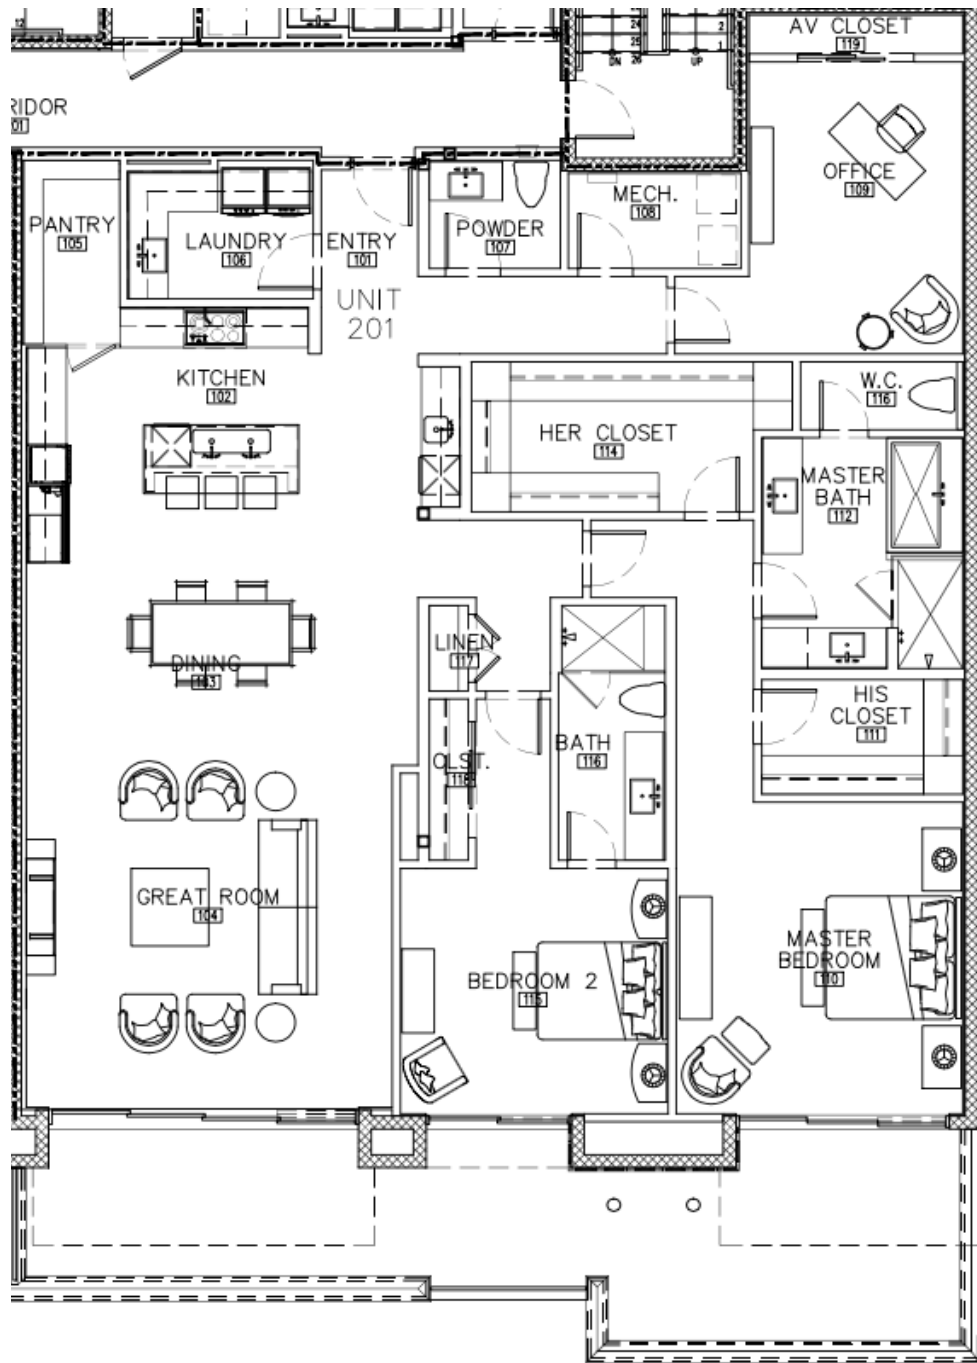

| RENÉE GADDIS INTERIORS |

UNIT #201

UNIT #201
Furniture Plan

| RENÉE GADDIS INTERIORS |

| RENÉE GADDIS INTERIORS |

| RENÉE GADDIS INTERIORS |

Kitchen Backsplash

Antique Smoke Mirror

Cabinetry

Slab Doorstyle of Riftcut Oak in Color Shown

Countertops

Silestone Tigris Sand

Bar Backsplash

Splitface Travertine

Bathroom Tile

*24"x48" Walker & Zanger
Tuscan Silver Honed*

Main Wood Flooring

*Francois & Co
Montbard Drift Collection*

Terrace Wood Look Tile

Foyer: (Long Plaster-in LED strips in ceiling only, not running down wall / Specification: Truline by Pure Lighting)

Great Room Ceiling Tray with LED Tape Lighting

| RENÉE GADDIS INTERIORS |

Typical Drapery Pocket
LED Lighting

Bedroom Ceiling Tray Detail

(Drywall - No Crown Moulding)

| RENÉE GADDIS INTERIORS |

GLASS WALL & GLASS BARN DOOR

Office

| RENÉE GADDIS INTERIORS |