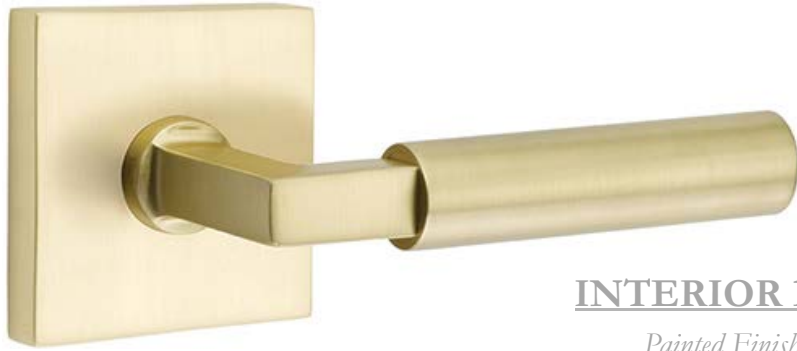

| RENÉE GADDIS INTERIORS |

UNIT #201

UNIT #201
Furniture Plan

| RENÉE GADDIS INTERIORS |

| RENÉE GADDIS INTERIORS |

| RENÉE GADDIS INTERIORS |

Kitchen Backsplash

Antique Smoke Mirror

| RENÉE GADDIS INTERIORS |

Typical Drapery Pocket
LED Lighting

Bedroom Ceiling Tray Detail

(Drywall - No Crown Moulding)

| RENÉE GADDIS INTERIORS |

GLASS WALL & GLASS BARN DOOR

Office

| RENÉE GADDIS INTERIORS |

Custom Base Board & Casing Detail

| RENÉE GADDIS INTERIORS |

INTERIOR DOOR HARDWARE

Finish: Satin Brass

INTERIOR DOORS

Painted Finish

Panel: A – Raised Panel

Sticking: SS – Square Stick Sticking