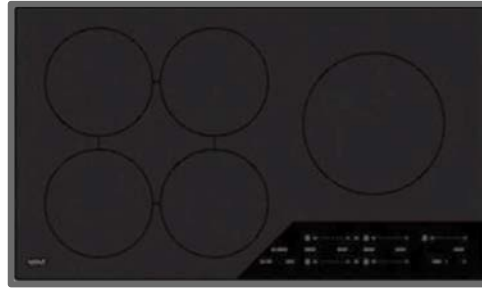

Cooktop

Wolf Induction