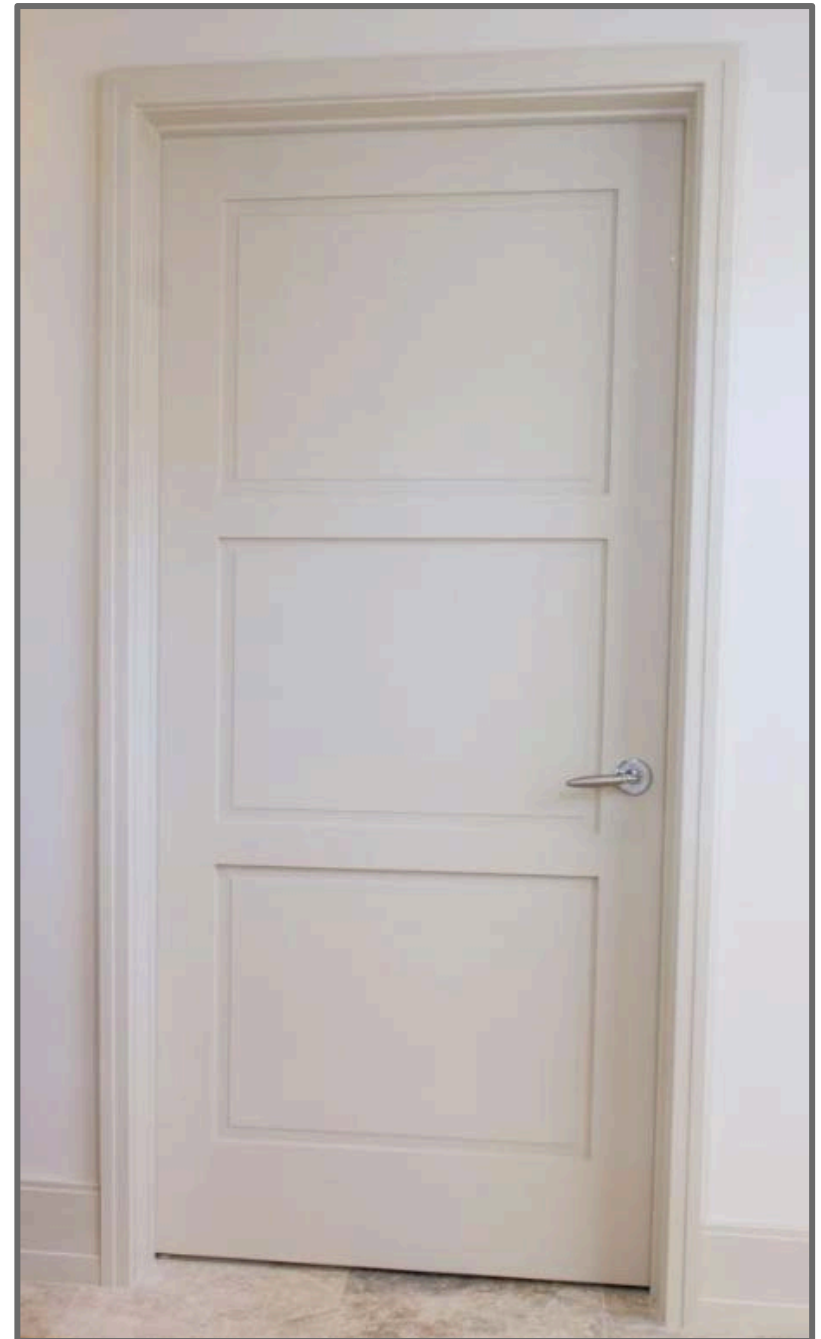

| RENÉE GADDIS INTERIORS |

UNIT #201

UNIT #201
Furniture Plan

| RENÉE GADDIS INTERIORS |

| RENÉE GADDIS INTERIORS |

| RENÉE GADDIS INTERIORS |

Kitchen Backsplash

Antique Smoke Mirror

Main Wood Flooring

*Francois & Co
Montbard Drift Collection*

Terrace Wood Look Tile

Foyer: (Long Plaster-in LED strips in ceiling only, not running down wall / Specification: Truline by Pure Lighting)

Great Room Ceiling Tray with LED Tape Lighting

| RENÉE GADDIS INTERIORS |

Typical Drapery Pocket
LED Lighting

Bedroom Ceiling Tray Detail

(Drywall - No Crown Moulding)

| RENÉE GADDIS INTERIORS |

GLASS WALL & GLASS BARN DOOR

Office

| RENÉE GADDIS INTERIORS |

Custom Base Board & Casing Detail

| RENÉE GADDIS INTERIORS |

INTERIOR DOOR HARDWARE

Finish: Satin Brass

INTERIOR DOORS

Painted Finish

Panel: A – Raised Panel

Sticking: SS – Square Stick Sticking