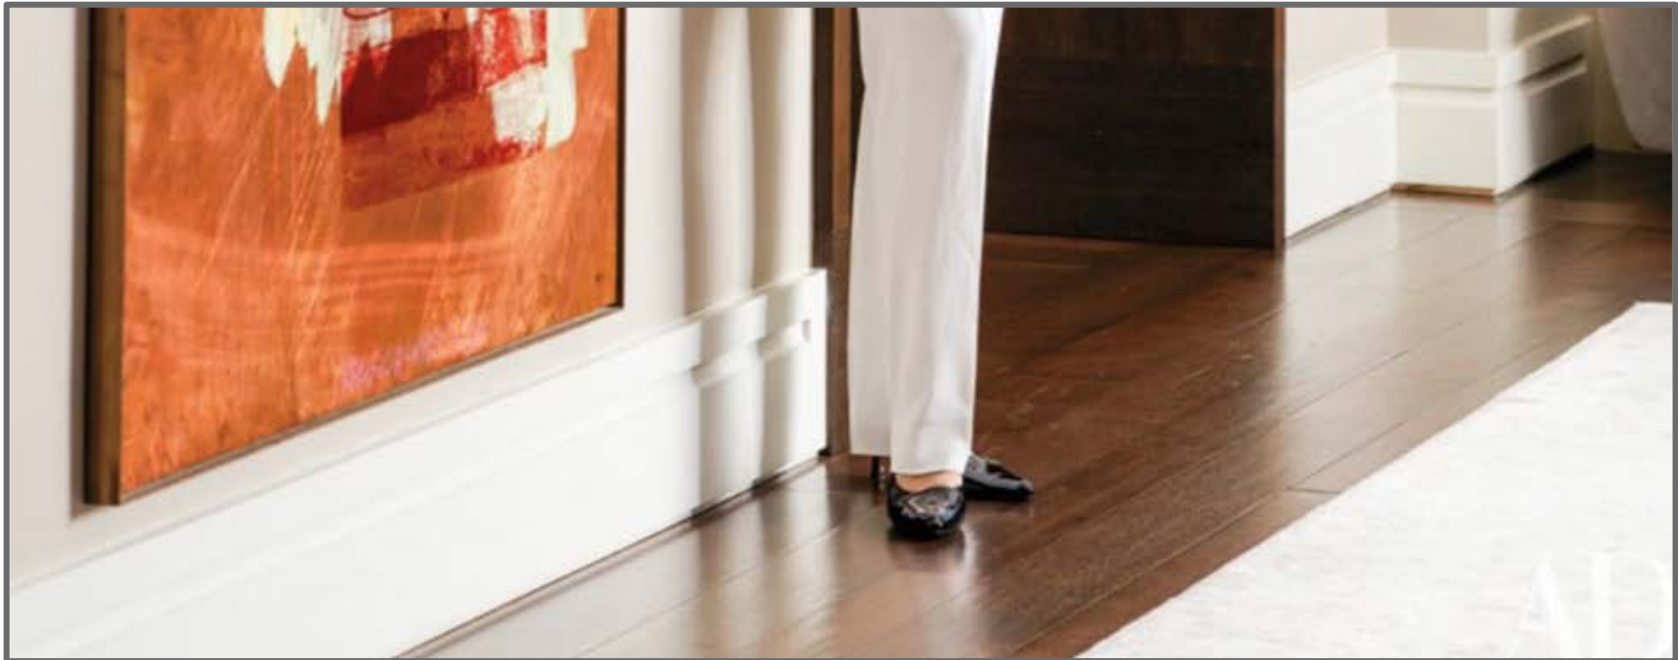

Custom Base Board & Casing Detail

| RENÉE GADDIS INTERIORS |