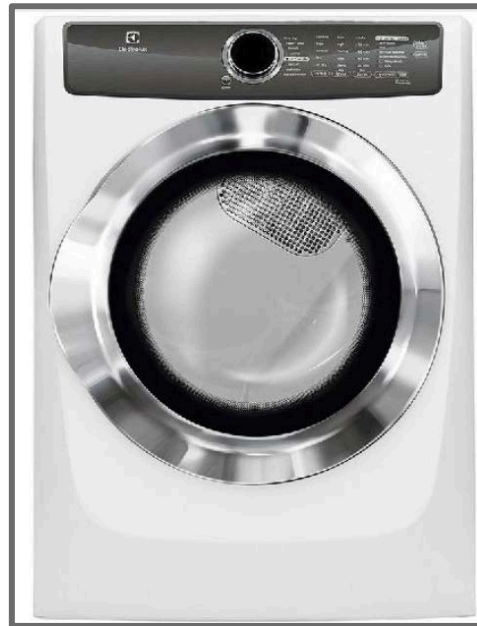

| RENÉE GADDIS INTERIORS |

UNIT #201

UNIT #201
Furniture Plan

| RENÉE GADDIS INTERIORS |

| RENÉE GADDIS INTERIORS |

| RENÉE GADDIS INTERIORS |

Kitchen Backsplash

Antique Smoke Mirror

| RENÉE GADDIS INTERIORS |

KITCHEN APPLIANCES

Refrigerator

Sub Zero – Stainless Steel

Cooktop

Wolf Induction

Microwave Oven

Wolf – Stainless Steel

Kallista Soltiere Stainless

| RENÉE GADDIS INTERIORS |

LAUNDRY APPLIANCES

Washer
Electrolux – White

Dryer
Electrolux - White

WET BAR APPLIANCE

Under-Counter Beverage Center
Sub Zero – Stainless Steel

LAUNDRY PLUMBING

FAUCET

*New Port Brass
East Linear – Satin Gold*

SINK

Kallista Undertone Stainless

| RENÉE GADDIS INTERIORS |

BATHROOM PLUMBING

FAUCET

*Kobler Purist –
Vibrant Brushed Gold*