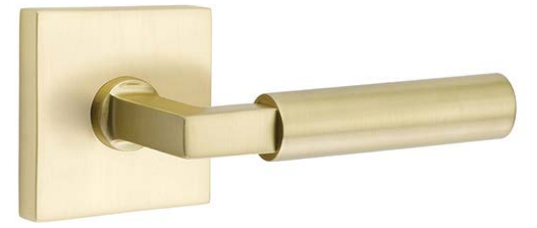

| RENÉE GADDIS INTERIORS |

UNIT #201

UNIT #201
Furniture Plan

| RENÉE GADDIS INTERIORS |

| RENÉE GADDIS INTERIORS |

| RENÉE GADDIS INTERIORS |

Kitchen Backsplash

Antique Smoke Mirror

Cabinetry

Slab Doorstyle of Riftcut Oak in Color Shown

Countertops

Silestone Tigris Sand

Bar Backsplash

Splitface Travertine

Bathroom Tile

*24"x48" Walker & Zanger
Tuscan Silver Honed*

| RENÉE GADDIS INTERIORS |

Typical Drapery Pocket
LED Lighting

Bedroom Ceiling Tray Detail

(Drywall - No Crown Moulding)

| RENÉE GADDIS INTERIORS |

GLASS WALL & GLASS BARN DOOR

Office

| RENÉE GADDIS INTERIORS |

Custom Base Board & Casing Detail

| RENÉE GADDIS INTERIORS |

INTERIOR DOOR HARDWARE

Finish: Satin Brass

INTERIOR DOORS

Painted Finish

Panel: A – Raised Panel

Sticking: SS – Square Stick Sticking