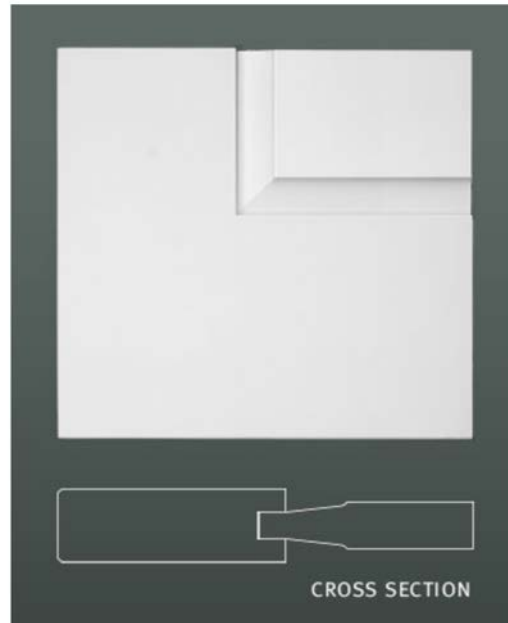

Great Room Ceiling Tray with LED Tape Lighting

Typical Drapery Pocket
LED Lighting

Bedroom Ceiling Tray Detail
(Drywall - No Crown Moulding)

GLASS WALL & GLASS BARN DOOR

Office

| RENÉE GADDIS INTERIORS |

Custom Base Board & Casing Detail

INTERIOR DOOR HARDWARE

Finish: Satin Brass

INTERIOR DOORS

Painted Finish

Panel: A – Raised Panel

Sticking: SS – Square Stick Sticking

KITCHEN APPLIANCES

Refrigerator