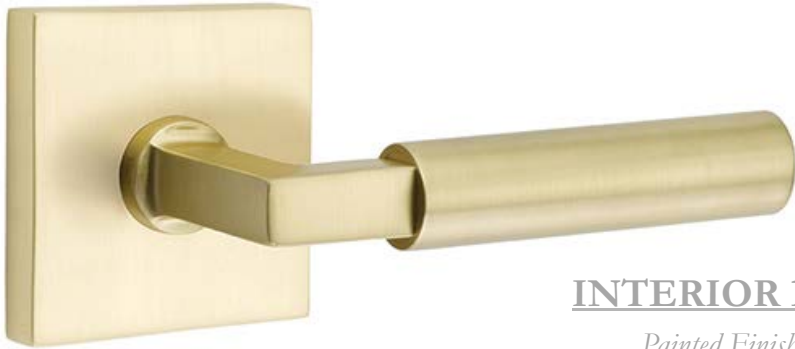

Great Room Ceiling Tray with LED Tape Lighting

Typical Drapery Pocket
LED Lighting

Bedroom Ceiling Tray Detail
(Drywall - No Crown Moulding)

GLASS WALL & GLASS BARN DOOR

Office

| RENÉE GADDIS INTERIORS |

Custom Base Board & Casing Detail

INTERIOR DOOR HARDWARE

Finish: Satin Brass

INTERIOR DOORS

Painted Finish

Panel: A – Raised Panel

Sticking: SS – Square Stick Sticking

KITCHEN APPLIANCES

Refrigerator