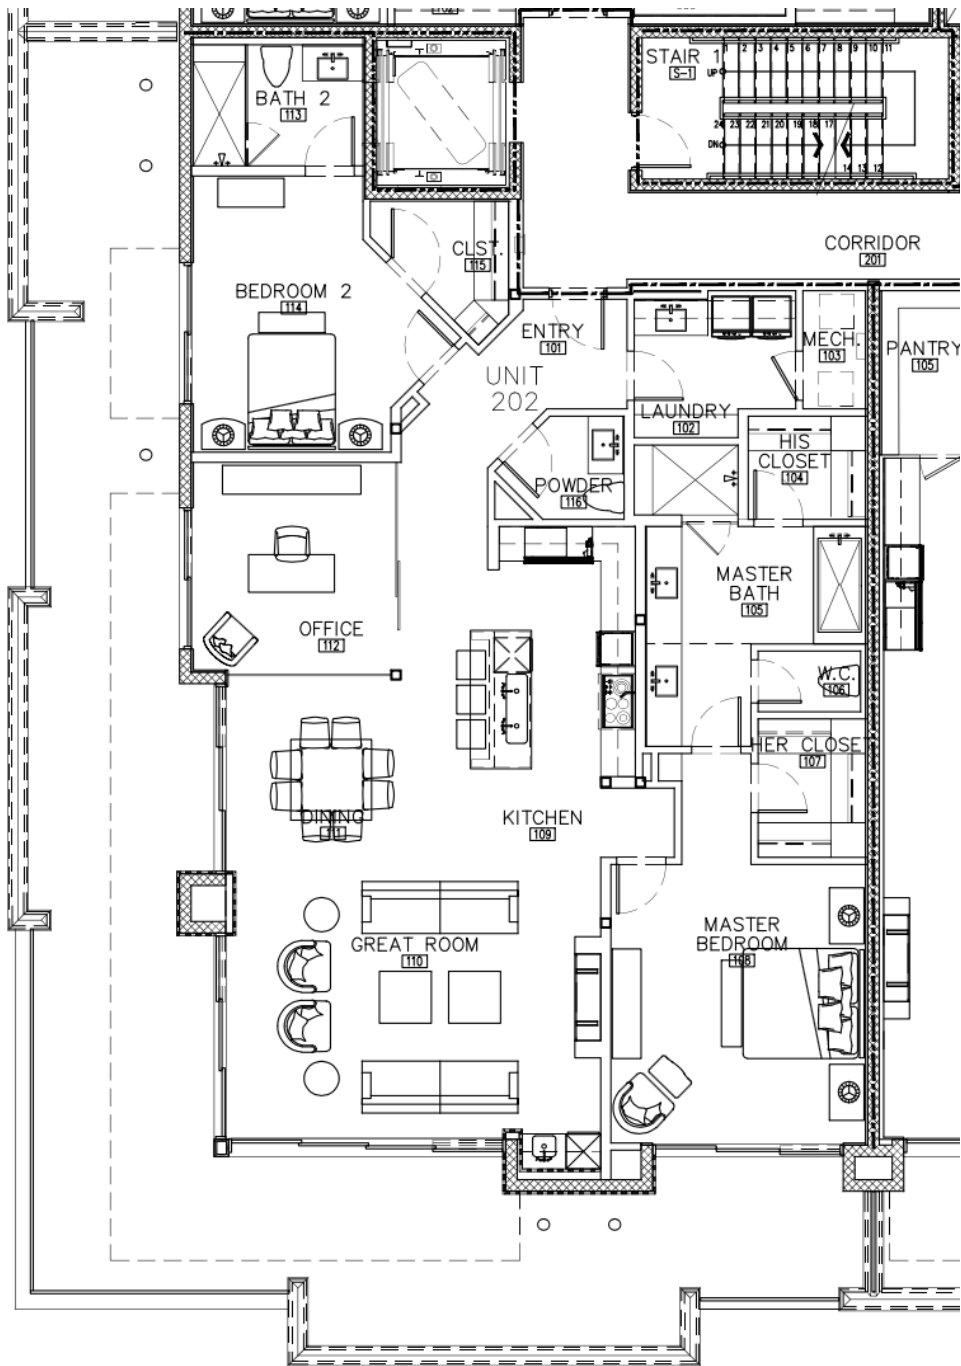

RENÉE GADDIS INTERIORS

UNIT #202

UNIT #202
Furniture Plan

| RENÉE GADDIS INTERIORS |

| RENÉE GADDIS INTERIORS |

Countertops
Silestone Lusso

Kitchen Backsplash
Walker & Zanger
3"x12" Cafe Milk

Cabinetry
Slab Doorstyle with Painted Finish

Bathroom Tile
Walker & Zanger
24"x48" Calacatta Porcelain White

Main Flooring
Francois & Co
Galeria Rustic Collection

Terrace Flooring
Wood Look Tile

Foyer: (Long Plaster-in LED strips in ceiling only, not running down wall / Specification: Truline by Pure Lighting)

Great Room Ceiling Tray with LED Tape Lighting

Typical Drapery Pocket
LED Lighting

Bedroom Ceiling Tray Detail
(Drywall - No Crown Moulding)

GLASS WALL & GLASS BARN DOOR

Office

| RENÉE GADDIS INTERIORS |

Custom Base Board & Casing Detail