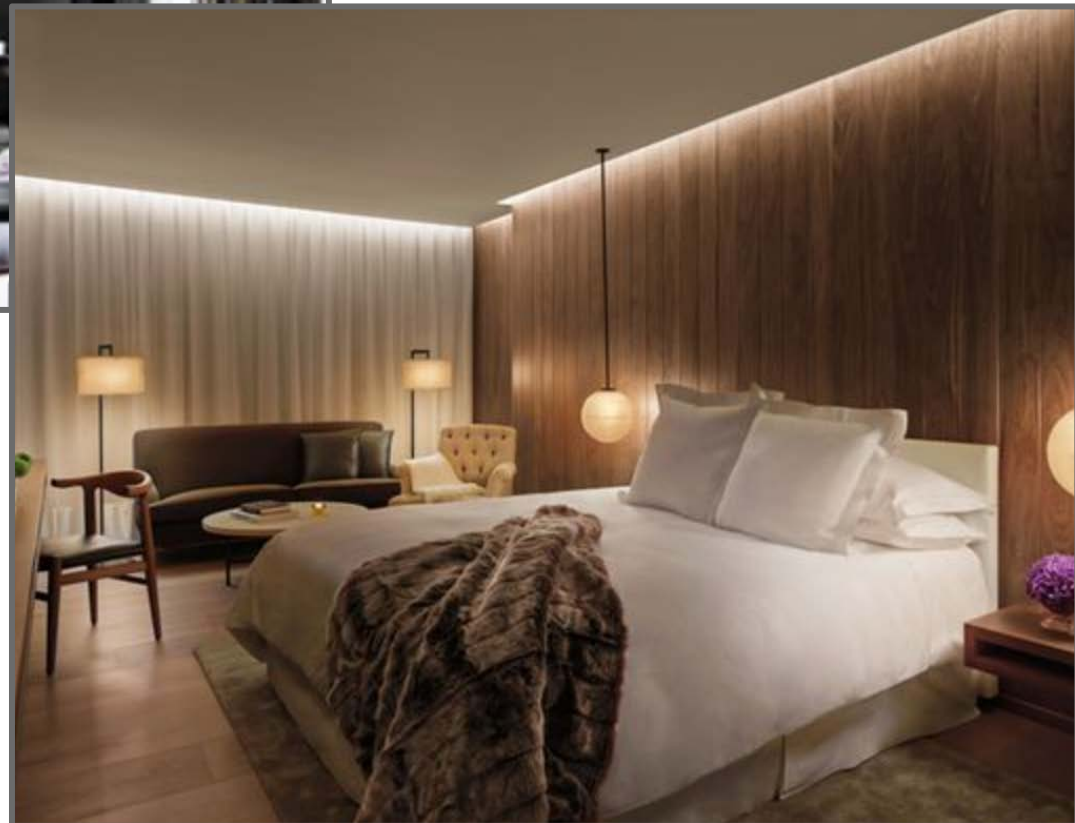

Great Room Ceiling Tray with LED Tape Lighting

Typical Drapery Pocket
LED Lighting

Bedroom Ceiling Tray Detail
(Drywall - No Crown Moulding)

GLASS WALL & GLASS BARN DOOR

Office

| RENÉE GADDIS INTERIORS |

Custom Base Board & Casing Detail