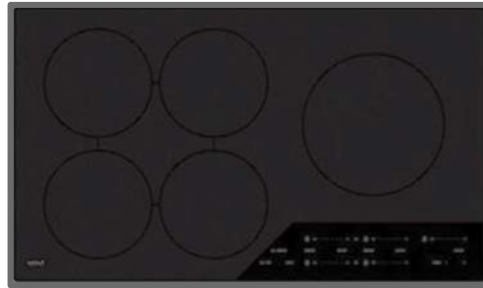

Cooktop

Wolf Induction