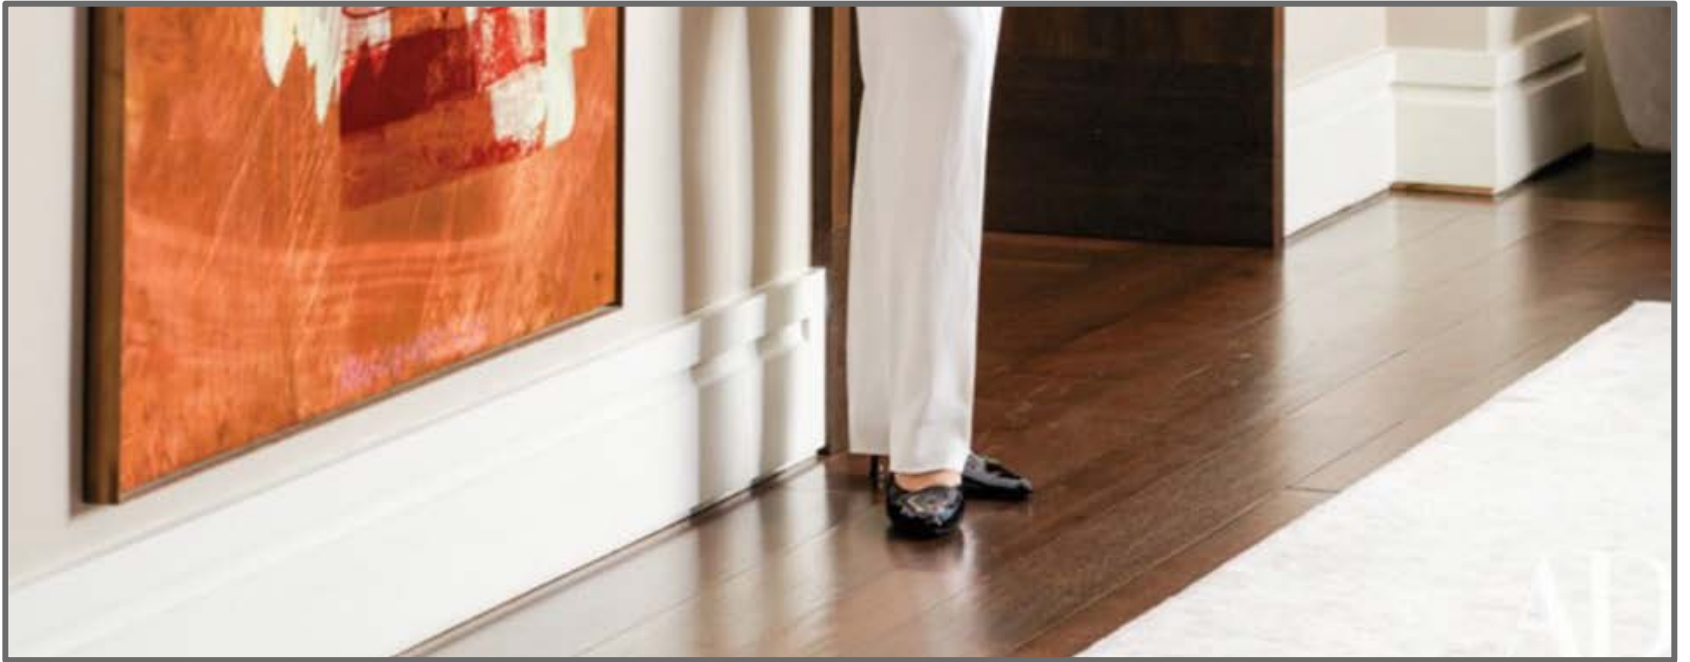

Great Room Ceiling Tray with LED Tape Lighting

Typical Drapery Pocket
LED Lighting

Bedroom Ceiling Tray Detail
(Drywall - No Crown Moulding)

GLASS WALL & GLASS BARN DOOR

Office

| RENÉE GADDIS INTERIORS |

Custom Base Board & Casing Detail