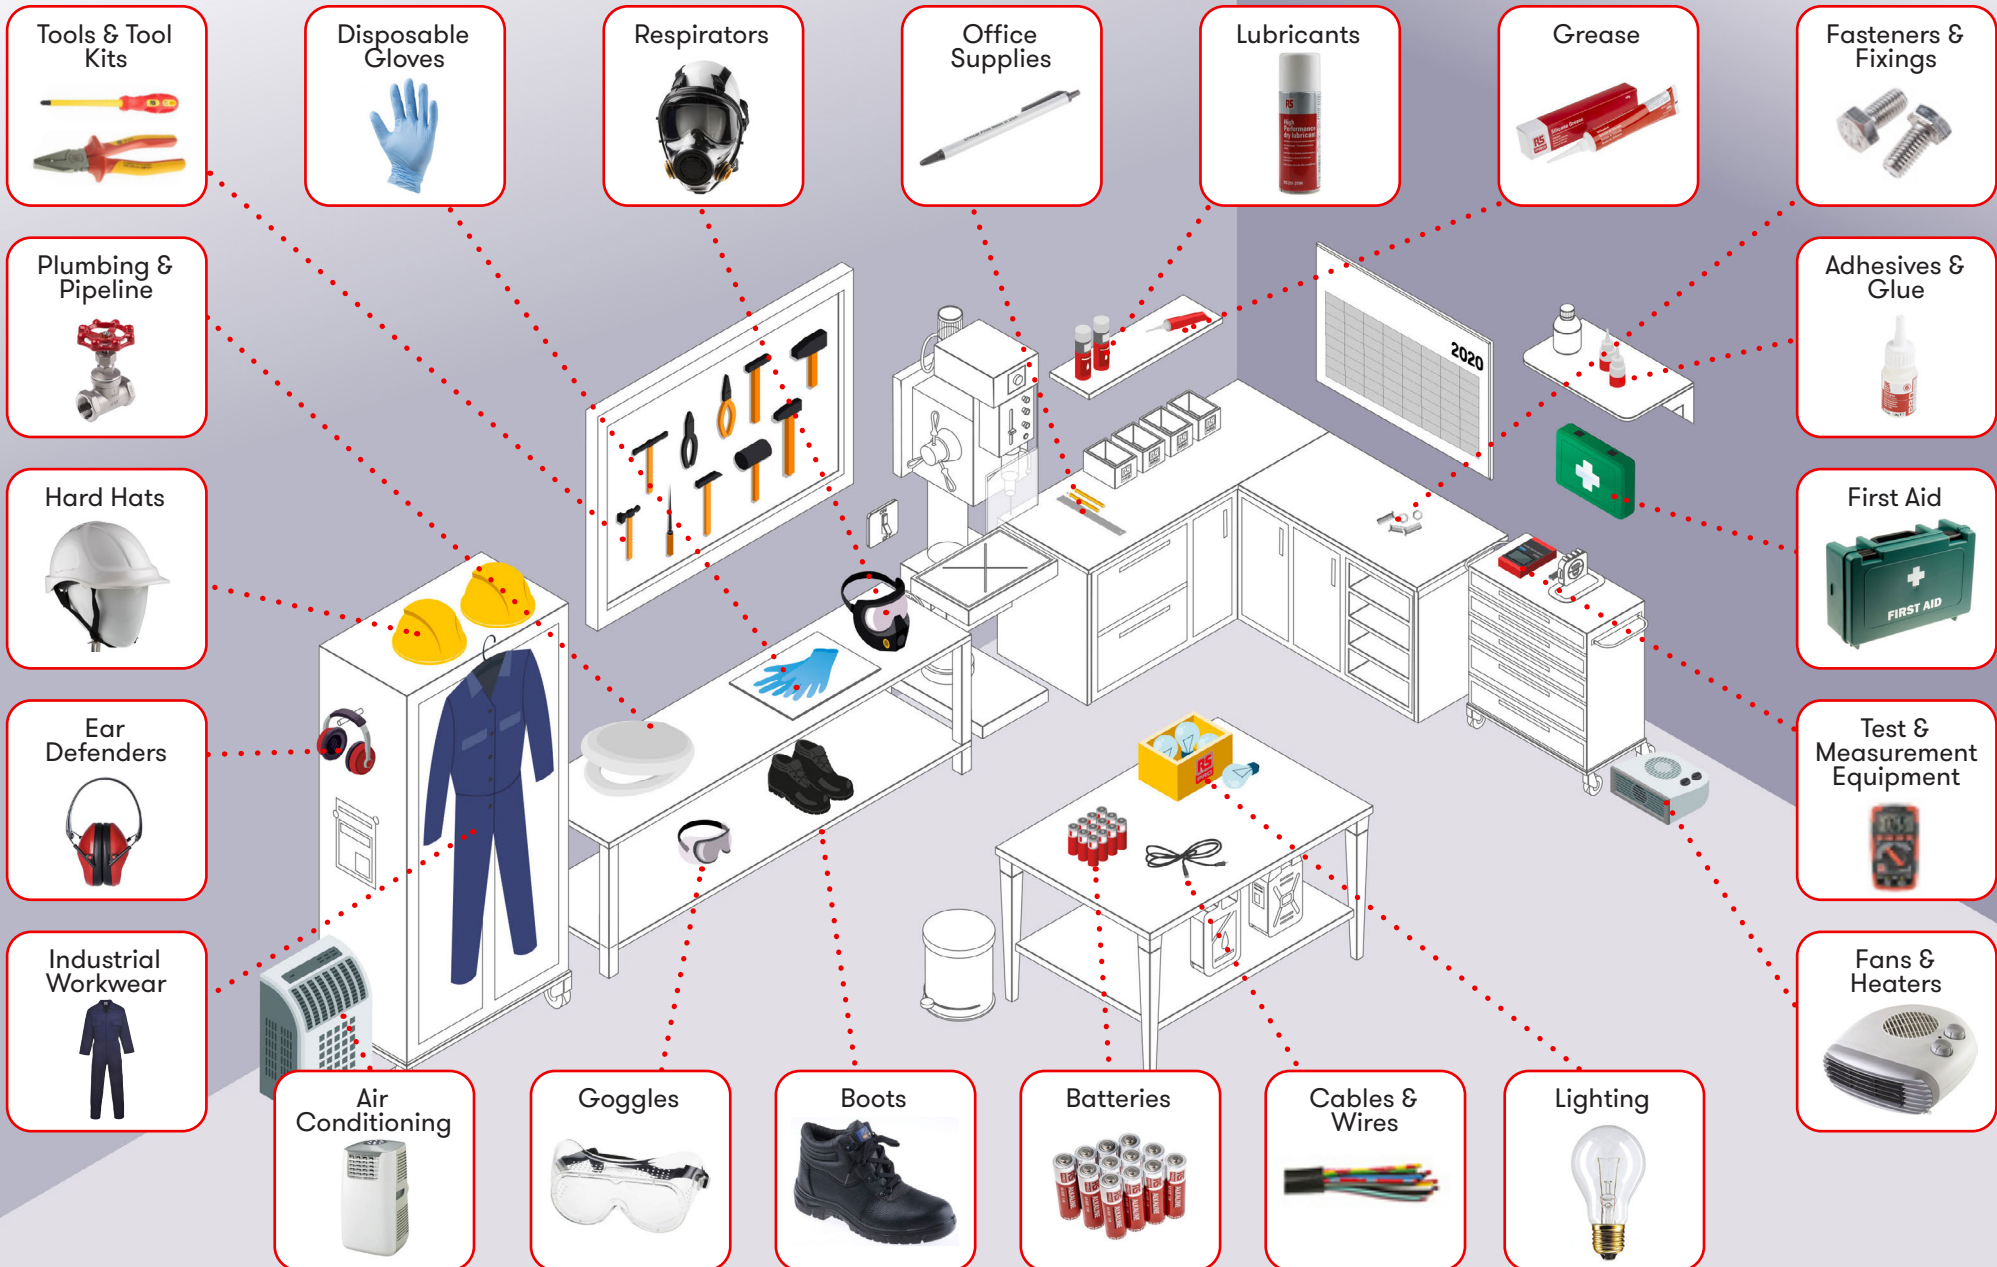

THE RANGE YOU NEED

BUILDING, FACILITIES AND MAINTENANCE