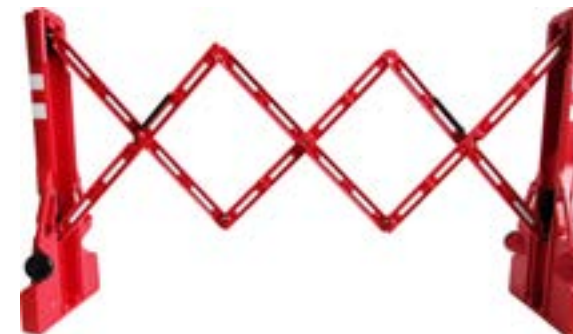

SAFETY BARRIERS EXPANDABLE

Buy this and more at rspro.com

Barriers

RS PRO expandable barriers are ideal for use as a safety barrier to separate spaces in both commercial and industrial environments. Used to block pedestrian traffic to areas that are temporarily off-limits for cleaning or maintenance or to signal pathways that are closed to vehicle traffic in warehouses.

For easy storage, the barrier folds down to a fraction of its full length.

STOCK NO	625-0942	174-5891	174-5928	625-1103
TYPE	Folding Barrier	Folding Barrier	Retractable Barrier	Fencing
HEIGHT	1000mm	1600mm	Dimensions of the box = 270mm	1000mm
WIDTH	2400mm	3000mm	Dimensions of the box = 390mm	50m
DEPTH	400mm	400mm	Depth of the box = 120 mm	-
MATERIAL	PP (Polypropylene)	Steel	Polyester	PP
COLOUR	Red, White	Red, White	Orange, White	Orange
DETAIL	Base can be weighted with water.	Four wheels on the foot of the barrier allow for easy movement and brakes on the wheels keep the barrier securely in place while it's in use.	Tape Length: 15m Tape Height: 30cm	Can be used with steel spikes and caps.