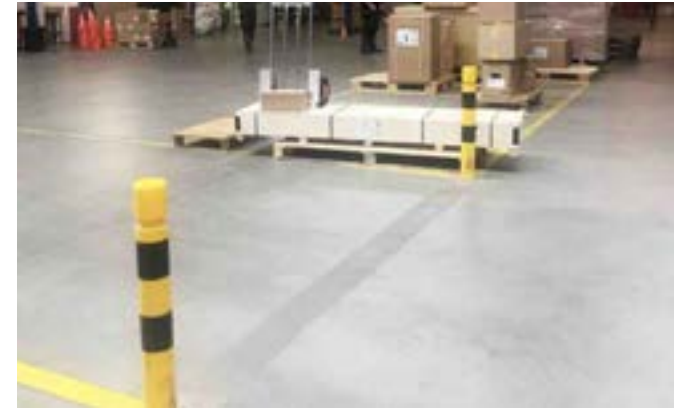

PROTECTION BUMPERS FLEXIBLE

Buy this and more at rspro.com

Bollards/Posts

This heavy-duty security post from our RS PRO range is a type of safety barrier that cannot be broken or twisted and is produced from polyurethane making it extremely hard-wearing. Ideal for areas where the bollard is likely to get knocked repeatedly at low speeds.

RS PRO has designed these security posts that can be permanently installed with fixings purchased separately to protect an area. With excellent corrosion resistance these bollards are ideal for even harsh environments. They are particularly good in areas where there are slow-moving vehicles and high pedestrian traffic that needs crowd control.

STOCK NO

204-1814

204-1815

204-1811

MATERIAL	Polyurethane	Polyurethane	Polyurethane
HEIGHT	1130mm	1130mm	600mm
WIDTH	80mm	100mm	100mm
DIAMETER	Ø 80mm	Ø 100mm	Ø 100mm
COLOUR	Black, Yellow	Black, Yellow	Black, Yellow