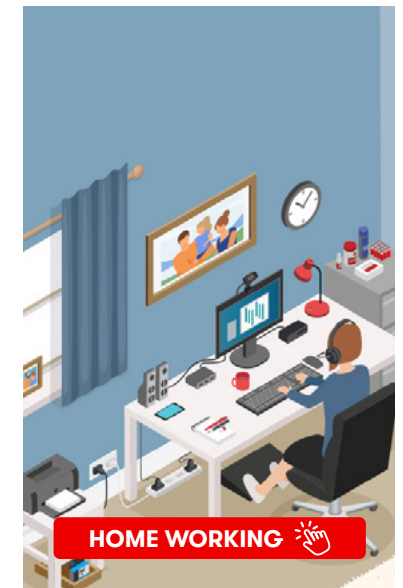

YOUR SMART CHOICE

Prepare your workplace and protect your staff

RS PRO is your smart choice for high-quality products. This guide highlights the wide range of reliable Protective Measures products to provide you and your employees a safe and secure workplace to restart from.

Everything you need from individual hygiene and safety kits, to cleaning and janitorial, to temperature measurement.

Click on the environment to view the products you need to get back up and running.