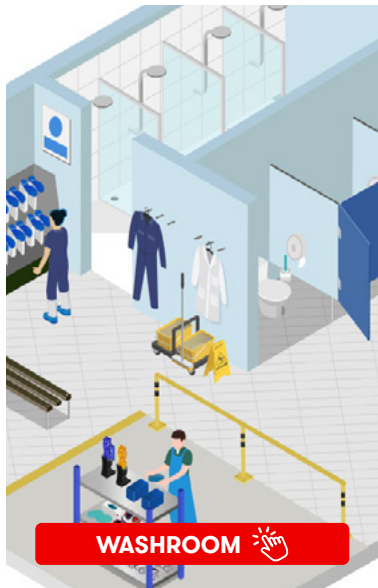

YOUR SMART CHOICE

Prepare your workplace and protect your staff

RS PRO is your smart choice for high-quality products. This guide highlights the wide range of reliable Protective Measures products to provide you and your employees a safe and secure workplace to restart from.

Everything you need from individual hygiene and safety kits, to cleaning and janitorial, to temperature measurement.

Click on the environment to view the products you need to get back up and running.