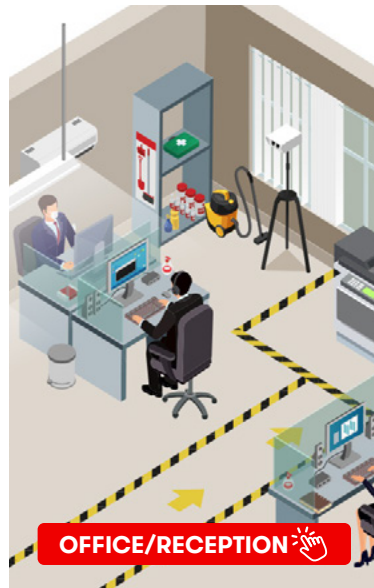

YOUR SMART CHOICE

Prepare your workplace and protect your staff

RS PRO is your smart choice for high-quality products. This guide highlights the wide range of reliable Protective Measures products to provide you and your employees a safe and secure workplace to restart from.

Everything you need from individual hygiene and safety kits, to cleaning and janitorial, to temperature measurement.

Click on the environment to view the products you need to get back up and running.