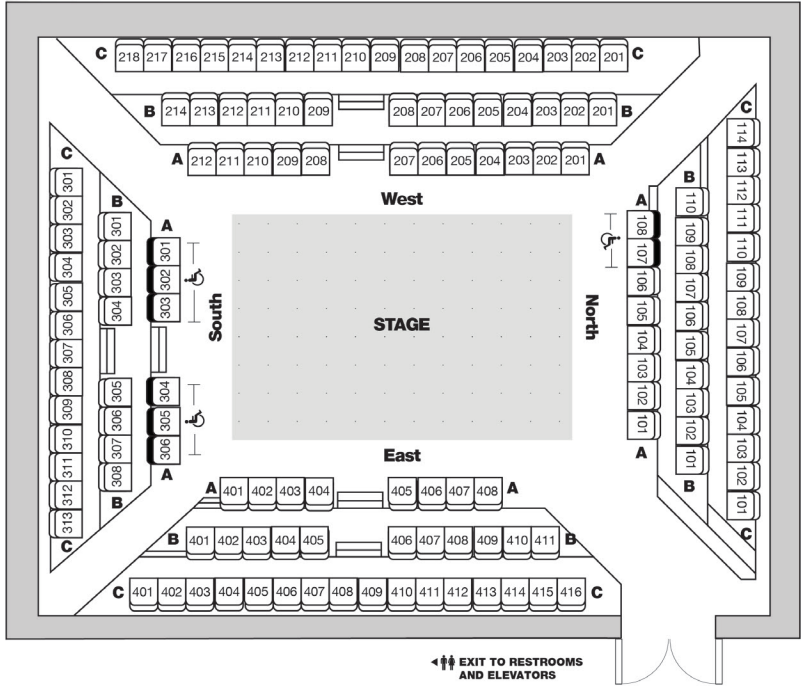

The Gulf

September 13 – November 6, 2016

KEY

- WHEELCHAIR ACCESSIBLE AND COMPANION
- SEAT
- LIMITED VIEW SEAT
- STAIRS
- RAMP
- SOUND BOARD