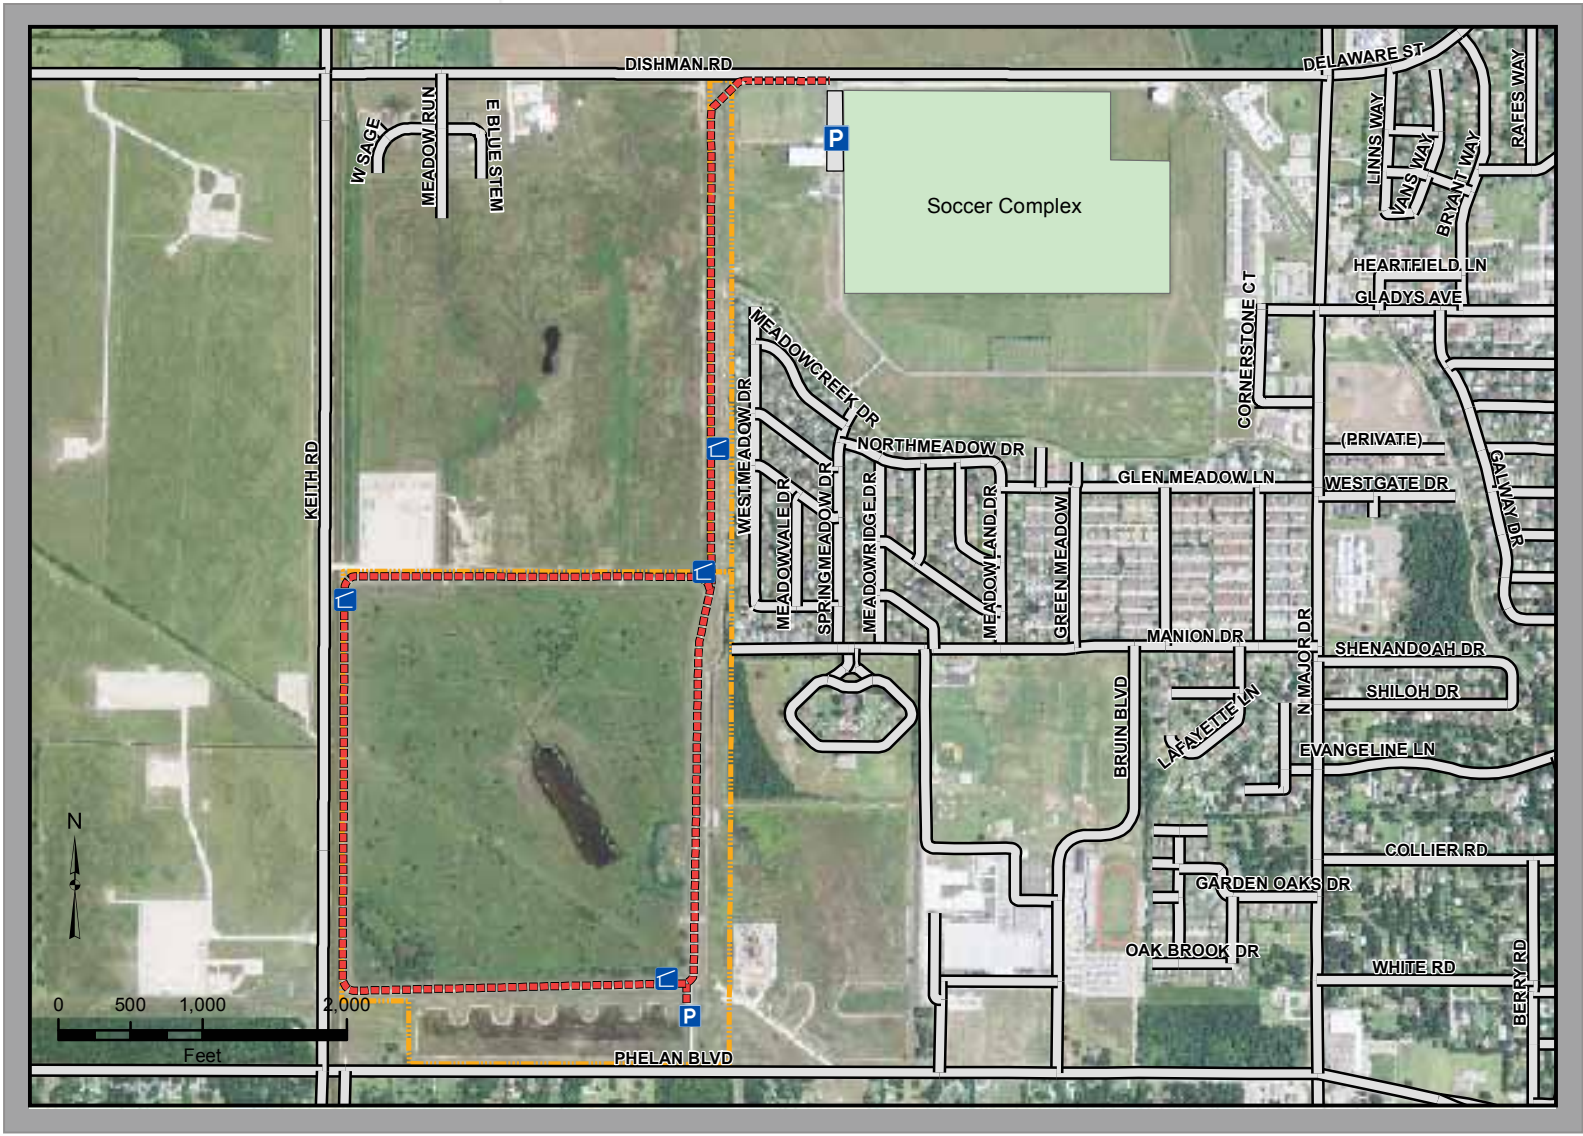

GULF TERRACE HIKE & BIKE TRAIL

DEDICATED 2008

Legend

- Parking
- Covered Area
- Gulf Terrace Trail
- Street
- Gulf Terrace Park
- Soccer Complex

Gulf Terrace Activities

- Bicycling
- Birding
- Dog Walking
- Exercising

Trail Length: 2.75 Miles
 Trail Surface: Paved Cement
 Physical Address: 9310 Phelan Blvd., 77706
 GPS Coordinates: 30° 4' 54" N 94° 12' 26" W