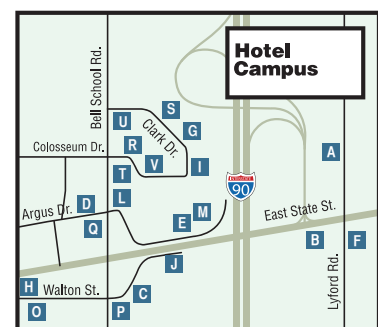

Los siguientes Hoteles y Suites están en la zona verde donde I-90 se une con Business 20 (G5/G6)