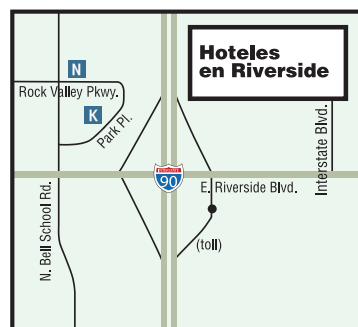

Los siguientes Hoteles y Suites están en la zona verde donde I-90 se une con Business 20 (G5/G6)