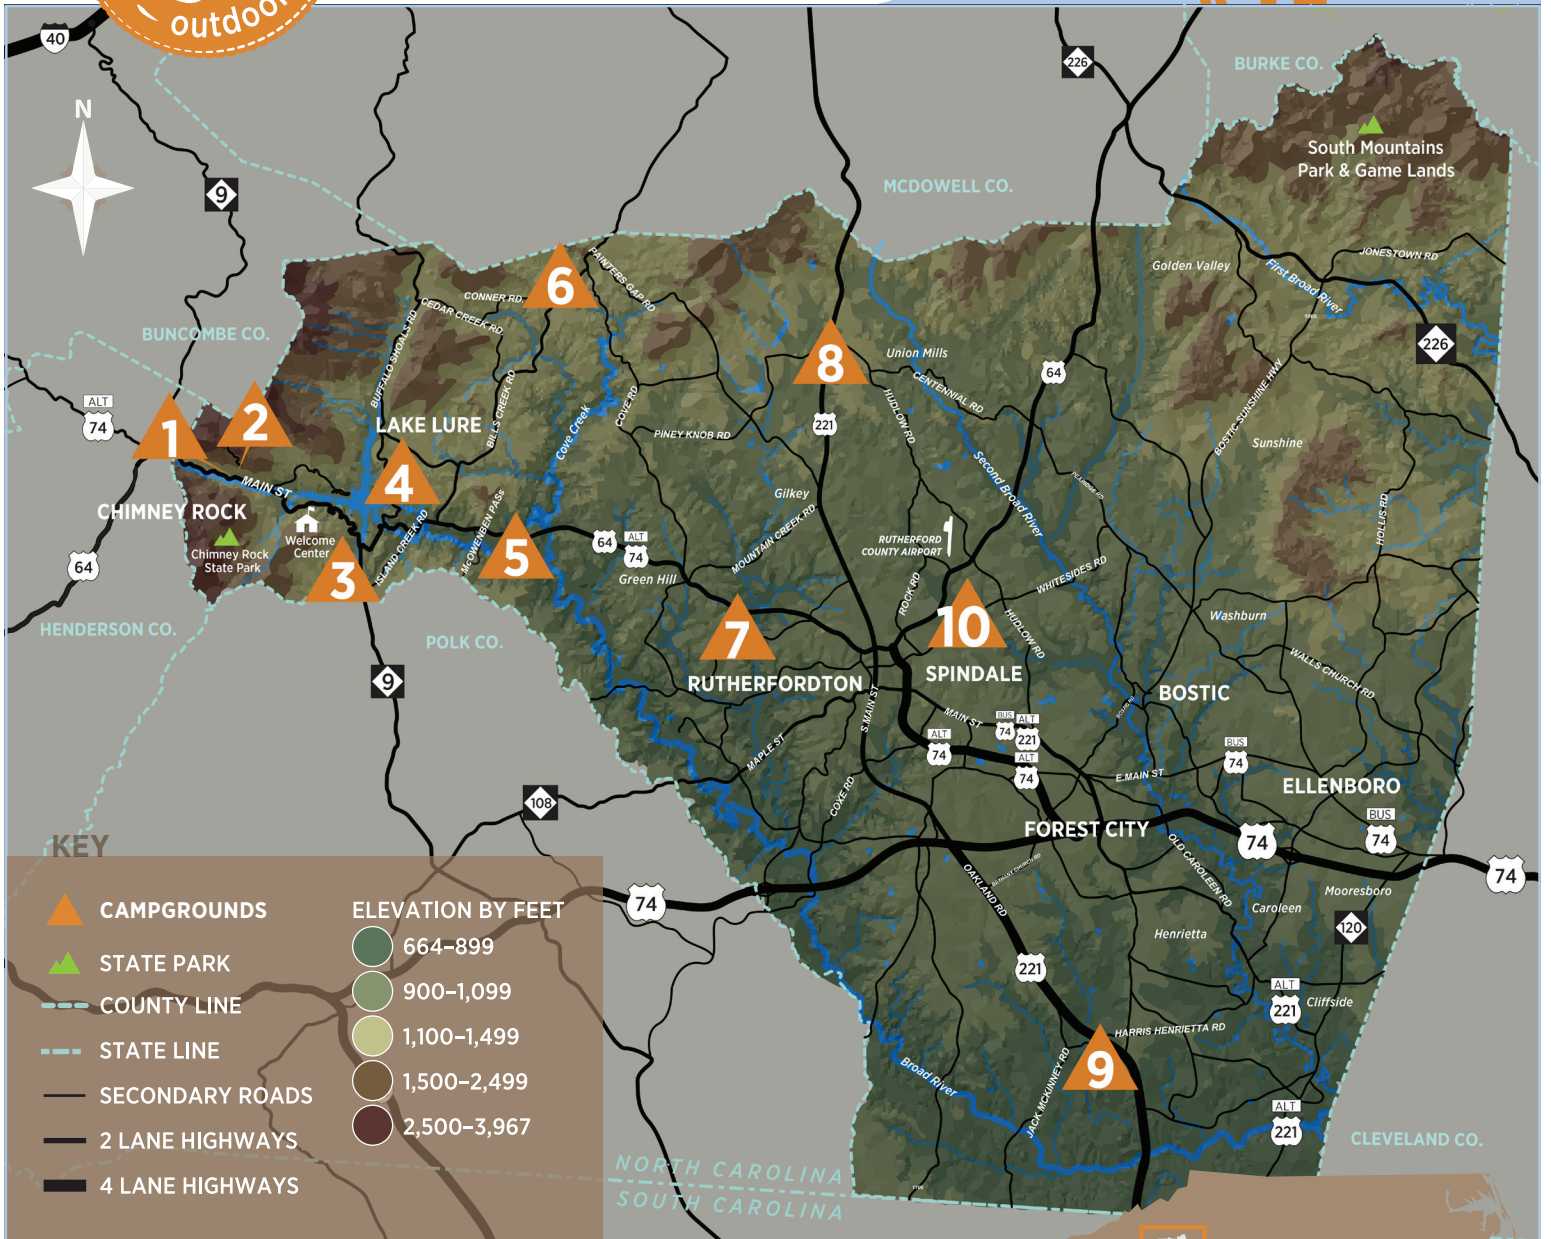

RUTHERFORD COUNTY CAMPGROUNDS

www.TimeOfYourLifeNC.com

1 DOGWOOD RV CAMP
695 Main St., Chimney Rock

2 HICKORY NUT FALLS FAMILY CAMPGROUND
639 Main St., Chimney Rock
828.625.4014
www.HickoryNutFallsFamilyCampground.com

3 HITCHING POST CAMPGROUND
620 Girls Camp Rd., Lake Lure
828.625.1138
www.HitchingPostCampGround.com

4 APPLE VALLEY FARM, MOTORCOACH RESORT
959 Buffalo Creek Rd., Lake Lure
800.419.3854
www.AppleValleyFarm.com

5 RIVER CREEK CAMPGROUND
217 River Creek Dr., Rutherfordton
828.287.3915
www.RiverCreeknc.com

6 RUTHERFORD MOUNTAIN CAMPGROUND & RV RESORT
234 Otter Creek Rd., Union Mills
828.286.9006
www.RMCamping.com

7 FOUR PAWS KINGDOM CAMPGROUND
335 Lazy Creek Dr., Rutherfordton
828.287.7324
www.4PawsKingdom.com

8 THERMAL CITY GOLD MINE & CAMPGROUND
5240 U.S. Hwy. 221 N., Union Mills
828.286.3016
www.HuntForGold.com