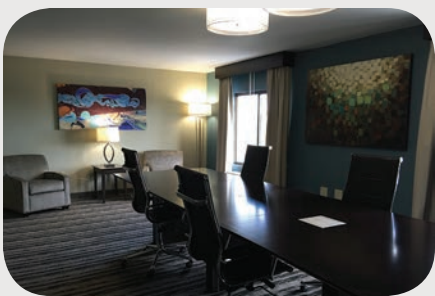

- Guest Rooms: 78 – King 6, Double 71, Suite 1
- Comp Policy: 1 per 20 per night

MEETING & BANQUET SPACE

Room Name	Dimensions	Sq. Feet
Conference Room	17'x24'	400

On Site A/V Equipment Available

SELECT SERVICE HOTELS