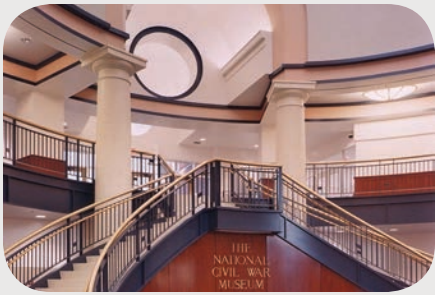

ATTRACTIONS

THE NATIONAL CIVIL WAR MUSEUM

1 Lincoln Circle, at Reservoir Park
Harrisburg, PA, 17103
717-260-1861 (Main) • 717-260-9599 (Fax)
Email: info@nationalcivilwarmuseum.org
nationalcivilwarmuseum.org

The National Civil War Museum is located in the middle of a scenic park in Harrisburg, where visitors can appreciate the breathtaking vistas of Pennsylvania's historic capital. Our venue offers a unique setting to accommodate meetings, wedding receptions or corporate events. During your event, your guests are welcome to tour the museum's seventeen galleries, experiencing the extraordinary displays and outstanding collections. Ample free parking & complimentary WIFI is available.

MEETING & BANQUET SPACE

Room Name	Dimensions	Sq. Feet
Ballroom (PA Room & Harrisburg Room)	50'x60'	3,000
Ballroom w/Vending Area	50'x90'	4,500
Harrisburg Room	50'x30'	1,500
Pennsylvania Room	50'x30'	1,500
Rotunda	N/A	2,500
Patio	N/A	N/A
Kunkel-Rutherford Observatory	N/A	861
Boardroom	20'x 5'	300

On Site A/V Equipment Available