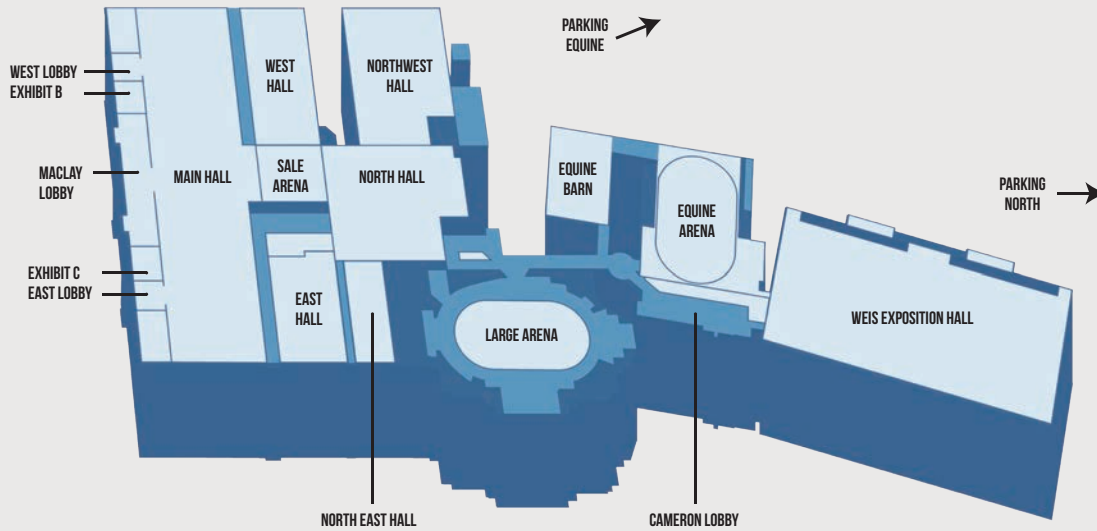

EXPO HALLS & MEETING VENUES

PENNSYLVANIA FARM SHOW COMPLEX & EXPO CENTER

2300 North Cameron Street • Harrisburg, PA 17110
 717-787-5373 (Main) • 717-783-8710 (Fax)
farmshowcomplex.state.pa.us

With nearly 1 million square feet of indoor floor space, the Pennsylvania Farm Show Complex and Expo Center is one of the premier event locations in Pennsylvania. Offering flexible space for private meetings to large complex wide events, the unique layout of the complex allows for crowds of any size. The complex has three arenas, eight major halls, twelve meeting room spaces and a banquet hall facility.

EXPO HALLS & MEETING VENUES

ORIENTATION MAP

MACLAY LOBBY (2ND LEVEL)

SALE ARENA (2ND LEVEL)

MEETING ROOM SIZE

Meeting Room	Size (Length x Width)	Square Footage	Theater	Classroom	Banquet
Banquet Hall Rooms					
PA Preferred Banquet Hall (<i>Entire Room</i>)	129'6" x 126'9"	15,368	1,500	600	1000
Banquet Hall A (<i>Harrisburg Room</i>)	129'6" x 79'	9,305	700	330	550
Banquet Hall B (<i>Dauphin Room</i>)	129'6" x 47'8"	6,063	550	270	450
Commonwealth Lounge (<i>VIP Room</i>)	111'7" x 43'3"	5,075	300	175	200
Keystone Conference Center					
Susquehanna Room (B)	38' x 43.8'	1,672	120	50	50
Delaware Room (C)	51' x 43.8'	2,288	130	75	75
Allegheny Room (D)	51' x 43.8'	2,340	130	75	75
Monongahela Room (E)	52' x 43.8'	2,288	130	75	75
Crossroads Conference Center					
Erie Room	73'10" x 35'	2,555	120	50	50
Scranton Room	20' x 35'	700	120	75	75
Philadelphia Room (Sky Box 1)	23'9" x 18'6"	665	50	30	30
Lancaster Room (Sky Box 2)	23'9" x 18'6"	660	50	30	30
Pittsburgh Room (Sky Box 3)	23'9" x 18'6"	652	50	30	30
Additional Rooms					
Pennsylvania Room	57'3" x 25'5"	1,425	100	45	45
Board Room	32' x 19'	630	-	25	-
Exhibition Room B (Maclay Lobby)	72' x 36'8"	2,650	169	85	85
Exhibition Room C (Maclay Lobby)	72' x 36'8"	2,650	162	80	85