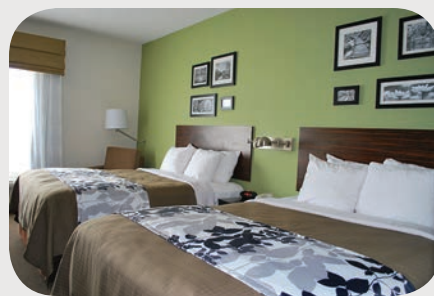

SLEEP INN & SUITES HARRISBURG/HERSHEY

631 A Eisenhower Blvd., Harrisburg, PA, 17111

717-564-8888 (Main) • 717-695-7736 (Fax)

Email: gm.pa558@choicehotels.com

sleepinnharrisburg.com

Located minutes from all the attractions in Harrisburg and Hershey. This new generation Sleep Inn & Suites is looking forward to serving your hospitality needs! This 100% non-smoking hotel features 74 spacious modern rooms with 37" flat screen TVs with HBO. Microwaves, refrigerators, coffee makers, hair dryers, irons & full size boards, and in-room safes are standard in each and every guest room. An indoor heated pool, fitness facility, and business center are also available for guest use. A free deluxe hot continental breakfast is served daily and included with your stay. Our free breakfast includes waffles, eggs, sausage, fresh fruit, yogurt, bagels, muffins, assorted pastries and fresh juice will save you money and start your day off to a fabulous start. Coffee, tea, and hot chocolate are available 24 hours every day in our lobby. Enjoy a free fresh baked cookie every evening. Free high speed wireless Internet is available throughout the entire hotel. Free business services are available including free local and long distance calling. We cater to all groups, young, old, small and large. You are sure to get a great night's sleep at the Sleep Inn & Suites!

- Guest Rooms: 74