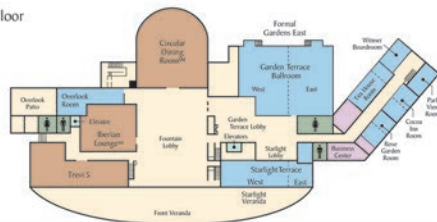

Hotel Second Floor

COCOA INN ROOM

LAYOUT	SIZE	SQ. FT.	THEATRE	BANQUET	CLASSROOM	RECEPTION	CONF.	HOLLOW SQ.	U-SHAPE
Full	28' x 16' x 8'8"	448	30	30	20	30	20	X	18
East	14' x 16' x 8'8"	224	15	10	8	10	8	X	X
West	14' x 16' x 8'8"	224	15	10	8	10	8	X	X

PARK VIEW ROOM

LAYOUT	SIZE	SQ. FT.	THEATRE	BANQUET	CLASSROOM	RECEPTION	CONF.	HOLLOW SQ.	U-SHAPE
Full	24'6" x 14'6" x 8'8"	355	24	20	16	14	16	X	18

OVERLOOK ROOM

LAYOUT	SIZE	SQ. FT.	THEATRE	BANQUET	CLASSROOM	RECEPTION	CONF.	HOLLOW SQ.	U-SHAPE
Full	26' x 23' x 11'	598	50	40	36	50	24	24	22

BLUE MOUNTAIN MEETING SPACE

LAYOUT	SIZE	SQ. FT.	THEATRE	BANQUET	CLASSROOM	RECEPTION	CONF.	HOLLOW SQ.	U-SHAPE
Blue Mountain	60'6" x 31' x 12'	1890	180	120	90	150	X	X	X
Blue Mountain I	20' x 31' x 12'	630	60	40	30	50	30	X	X
Blue Mountain II	20' x 31' x 12'	630	60	40	30	50	30	X	X
Blue Mountain III	20' x 31' x 12'	630	60	40	30	50	30	X	X

VISTA MEETING ROOM

LAYOUT	SIZE	SQ. FT.	THEATRE	BANQUET	CLASSROOM	RECEPTION	CONF.	HOLLOW SQ.	U-SHAPE
Vista	32' x 19' x 12'	615	40	30	30	35	15	X	X

MOUNTAIN LAUREL MEETING COTTAGE

LAYOUT	SIZE	SQ. FT.	THEATRE	BANQUET	CLASSROOM	RECEPTION	CONF.	HOLLOW SQ.	U-SHAPE
Mountain Laurel	75' x 22' x 8'6"	1725	160	100	80	130	X	X	X
Mountain Laurel I	25' x 22' x 8'6"	550	50	30	25	40	20	X	X
Mountain Laurel II	25' x 25' x 8'6"	625	60	40	30	50	25	X	X
Mountain Laurel III	25' x 22' x 8'6"	550	50	30	25	40	20	X	X

Hotel First Floor