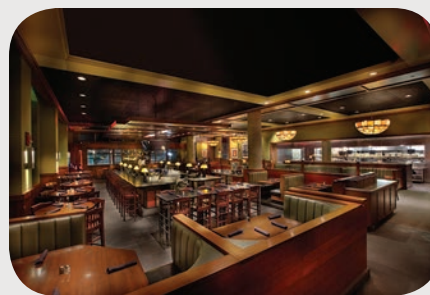

HOULIHAN'S

717-534-3110 (Main)
DiningInHershey.com

Laid back, but stylishly modern with fresh dishes, hand-crafted cocktails and plenty of happy hour specials. Private dining room and seasonal outdoor seating also available.