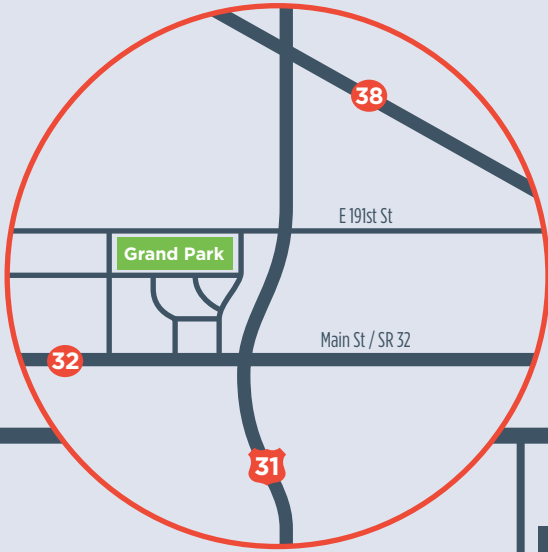

# NIKE EYBL PARKING MAP

Spectator parking for the NIKE EYBL will be provided at Monon Trail Elementary School, located at 19400 Tomlinson Rd. Westfield, IN 46074. A complimentary continuous shuttle service will be offered from Monon Trail Elementary to Grand Park Fieldhouse.

## Monon Trail Elementary

**MONON TRAIL ELEMENTARY PARKING LOT**  
Spectator parking

### KEY

- Facilities
- Parking Lots
- Ponds
- Monon Trail Elementary Shuttle
- College Coach Shuttle
- Dropoff Route
- Fields

### PARKING

- GPFH Lot**  
NIKE Staff, Media, Team Vans, College Coaches\* and Fieldhouse Staff
- Lot C**  
College Coach Overflow
- Monon Trail Elementary Lot**  
Volunteers, Spectators, Motorcoaches and Officials
- Soccer Parking - Lots E, F, G**
- Baseball Parking - Lots A, B, H, J**