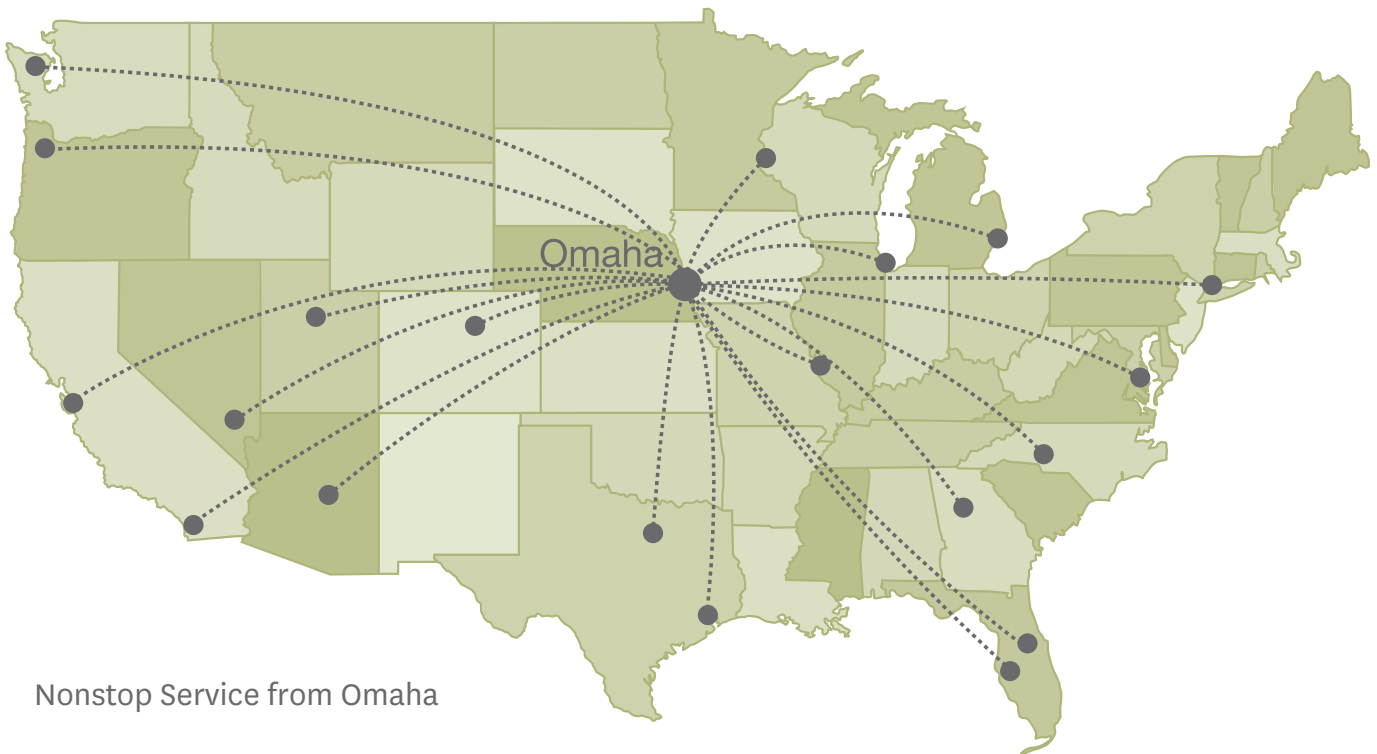

CENTRAL LOCATION

Distance Between Omaha and Other US Cities In Miles

Albuquerque	992	Houston	942	Pittsburgh	925
Atlanta	1038	Indianapolis	610	Portland	1722
Boston	1446	Kansas City	192	St. Louis	425
Buffalo	1025	Los Angeles	1561	Salt Lake City	936
Charleston	1268	Miami	1595	San Diego	1614
Chicago	483	Milwaukee	504	San Francisco	1666
Cincinnati	723	Minneapolis	385	Seattle	1720
Dallas	699	Nashville	722	Tampa	1443
Denver	551	New Orleans	1017	Vancouver, BC	1857
Detroit	727	New York	1251	Washington, DC	1154

☛ CENTRAL LOCATION ☛

Easily Accessible by Air

- 6 National carriers
- 15 Regional carriers
- Average of 2 hours by plane from top US cities
- Less than 5 minutes from the hotel/convention center

Daily non-stop air service from Eppley Airfield

Destination	Approx Length	Airline	Daily Arrivals/ Departures
Atlanta	2hrs 35min	Delta	10
Charlotte	3hrs	American	6
Chicago Midway	1hr 25min	Southwest	10
Chicago O'Hare	1hr 25min	American	10
Chicago O'Hare	1hr 35min	United	8
Dallas / Fort Worth	1hr 50min	American	10
Dallas	1hr 40min	Southwest	2
Denver	1hr 30min	United	8
Denver	1hr 25min	Frontier	2
Denver	1hr 20min	Southwest	6
Detroit	2hrs 15min	Delta	6
Houston	2hrs 10min	United	8
Las Vegas	2hrs 35min	Southwest	4
Minneapolis	1hr 20min	Delta	10
New York - Newark	3hrs 20min	United	4
New York - LaGuardia	3hrs 30min	Delta	2
Orlando	3hrs 10min	Frontier	(8x week)*
Orlando	3hrs 5min	Southwest	(2x week)*
Orlando - Sanford	2hrs 55min	Allegiant	(4x week)*
Phoenix	2hrs 25min	Southwest	4
Phoenix	2hrs 30min	US Airways	4
Portland	3hrs 10min	Alaska	2
St. Louis	1hr 10min	Southwest	4
Seattle	3hrs 10min	Alaska	2
Salt Lake City	2hrs 15min	Delta	2
Tampa / St. Petersburg	2hrs 45min	Allegiant	(4x week)*
Washington DC	2hrs 30min	Delta	2
Washington DC	2hrs 25min	Southwest	2

Total Arrival/Departures (*not included in total daily flights)

128