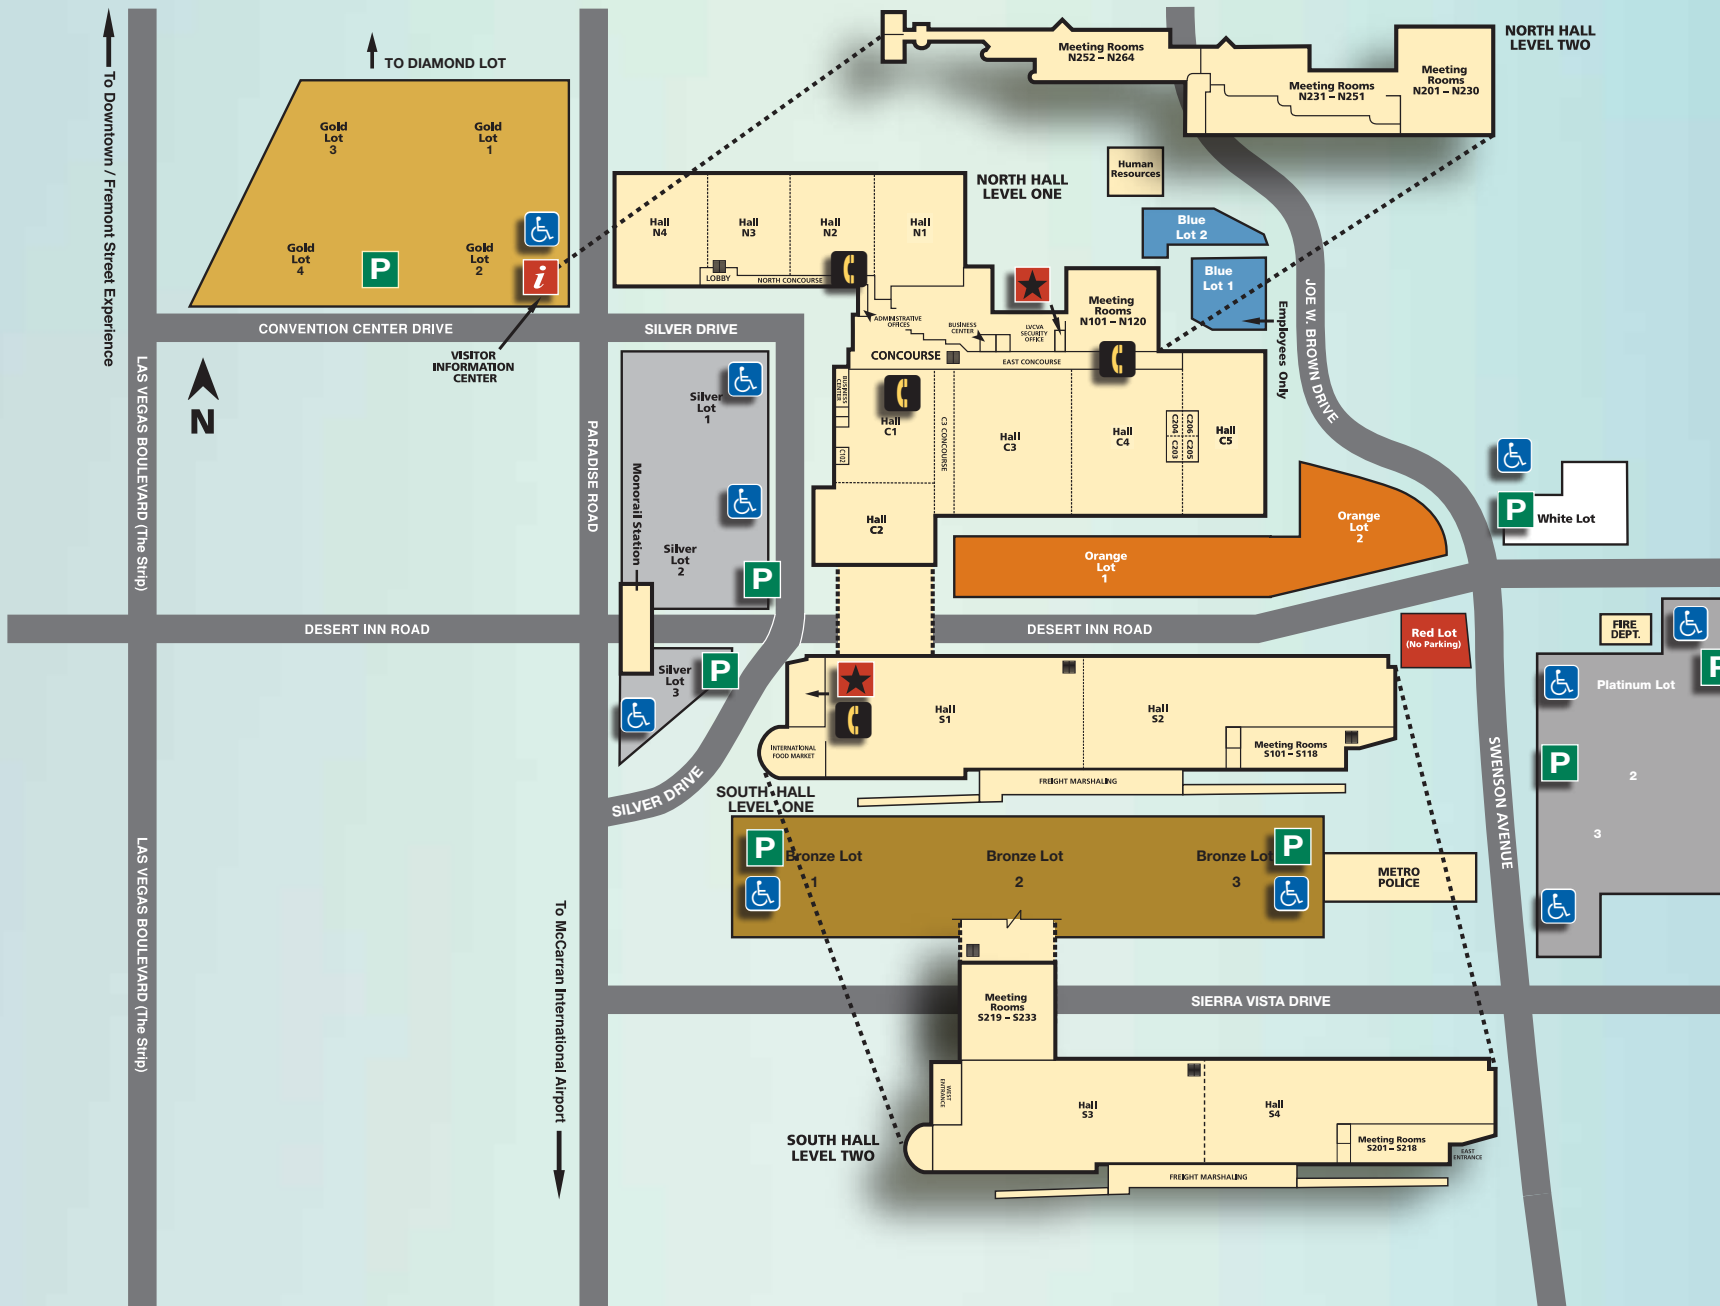

# OVERVIEW OF THE LAS VEGAS CONVENTION CENTER COMPLEX\*

## LEGEND

-  Information Center
-  Accessible Parking
-  Visitor Parking Entrance
-  House Phone
-  Security
-  Exhibit Hall/ Meeting Space
-  Silver Lot
-  Gold Lot
-  Orange Lot
-  Blue Lot
-  White Lot
-  Platinum Lot
-  Red Lot
-  Bronze Lot

\* Map is not to scale.