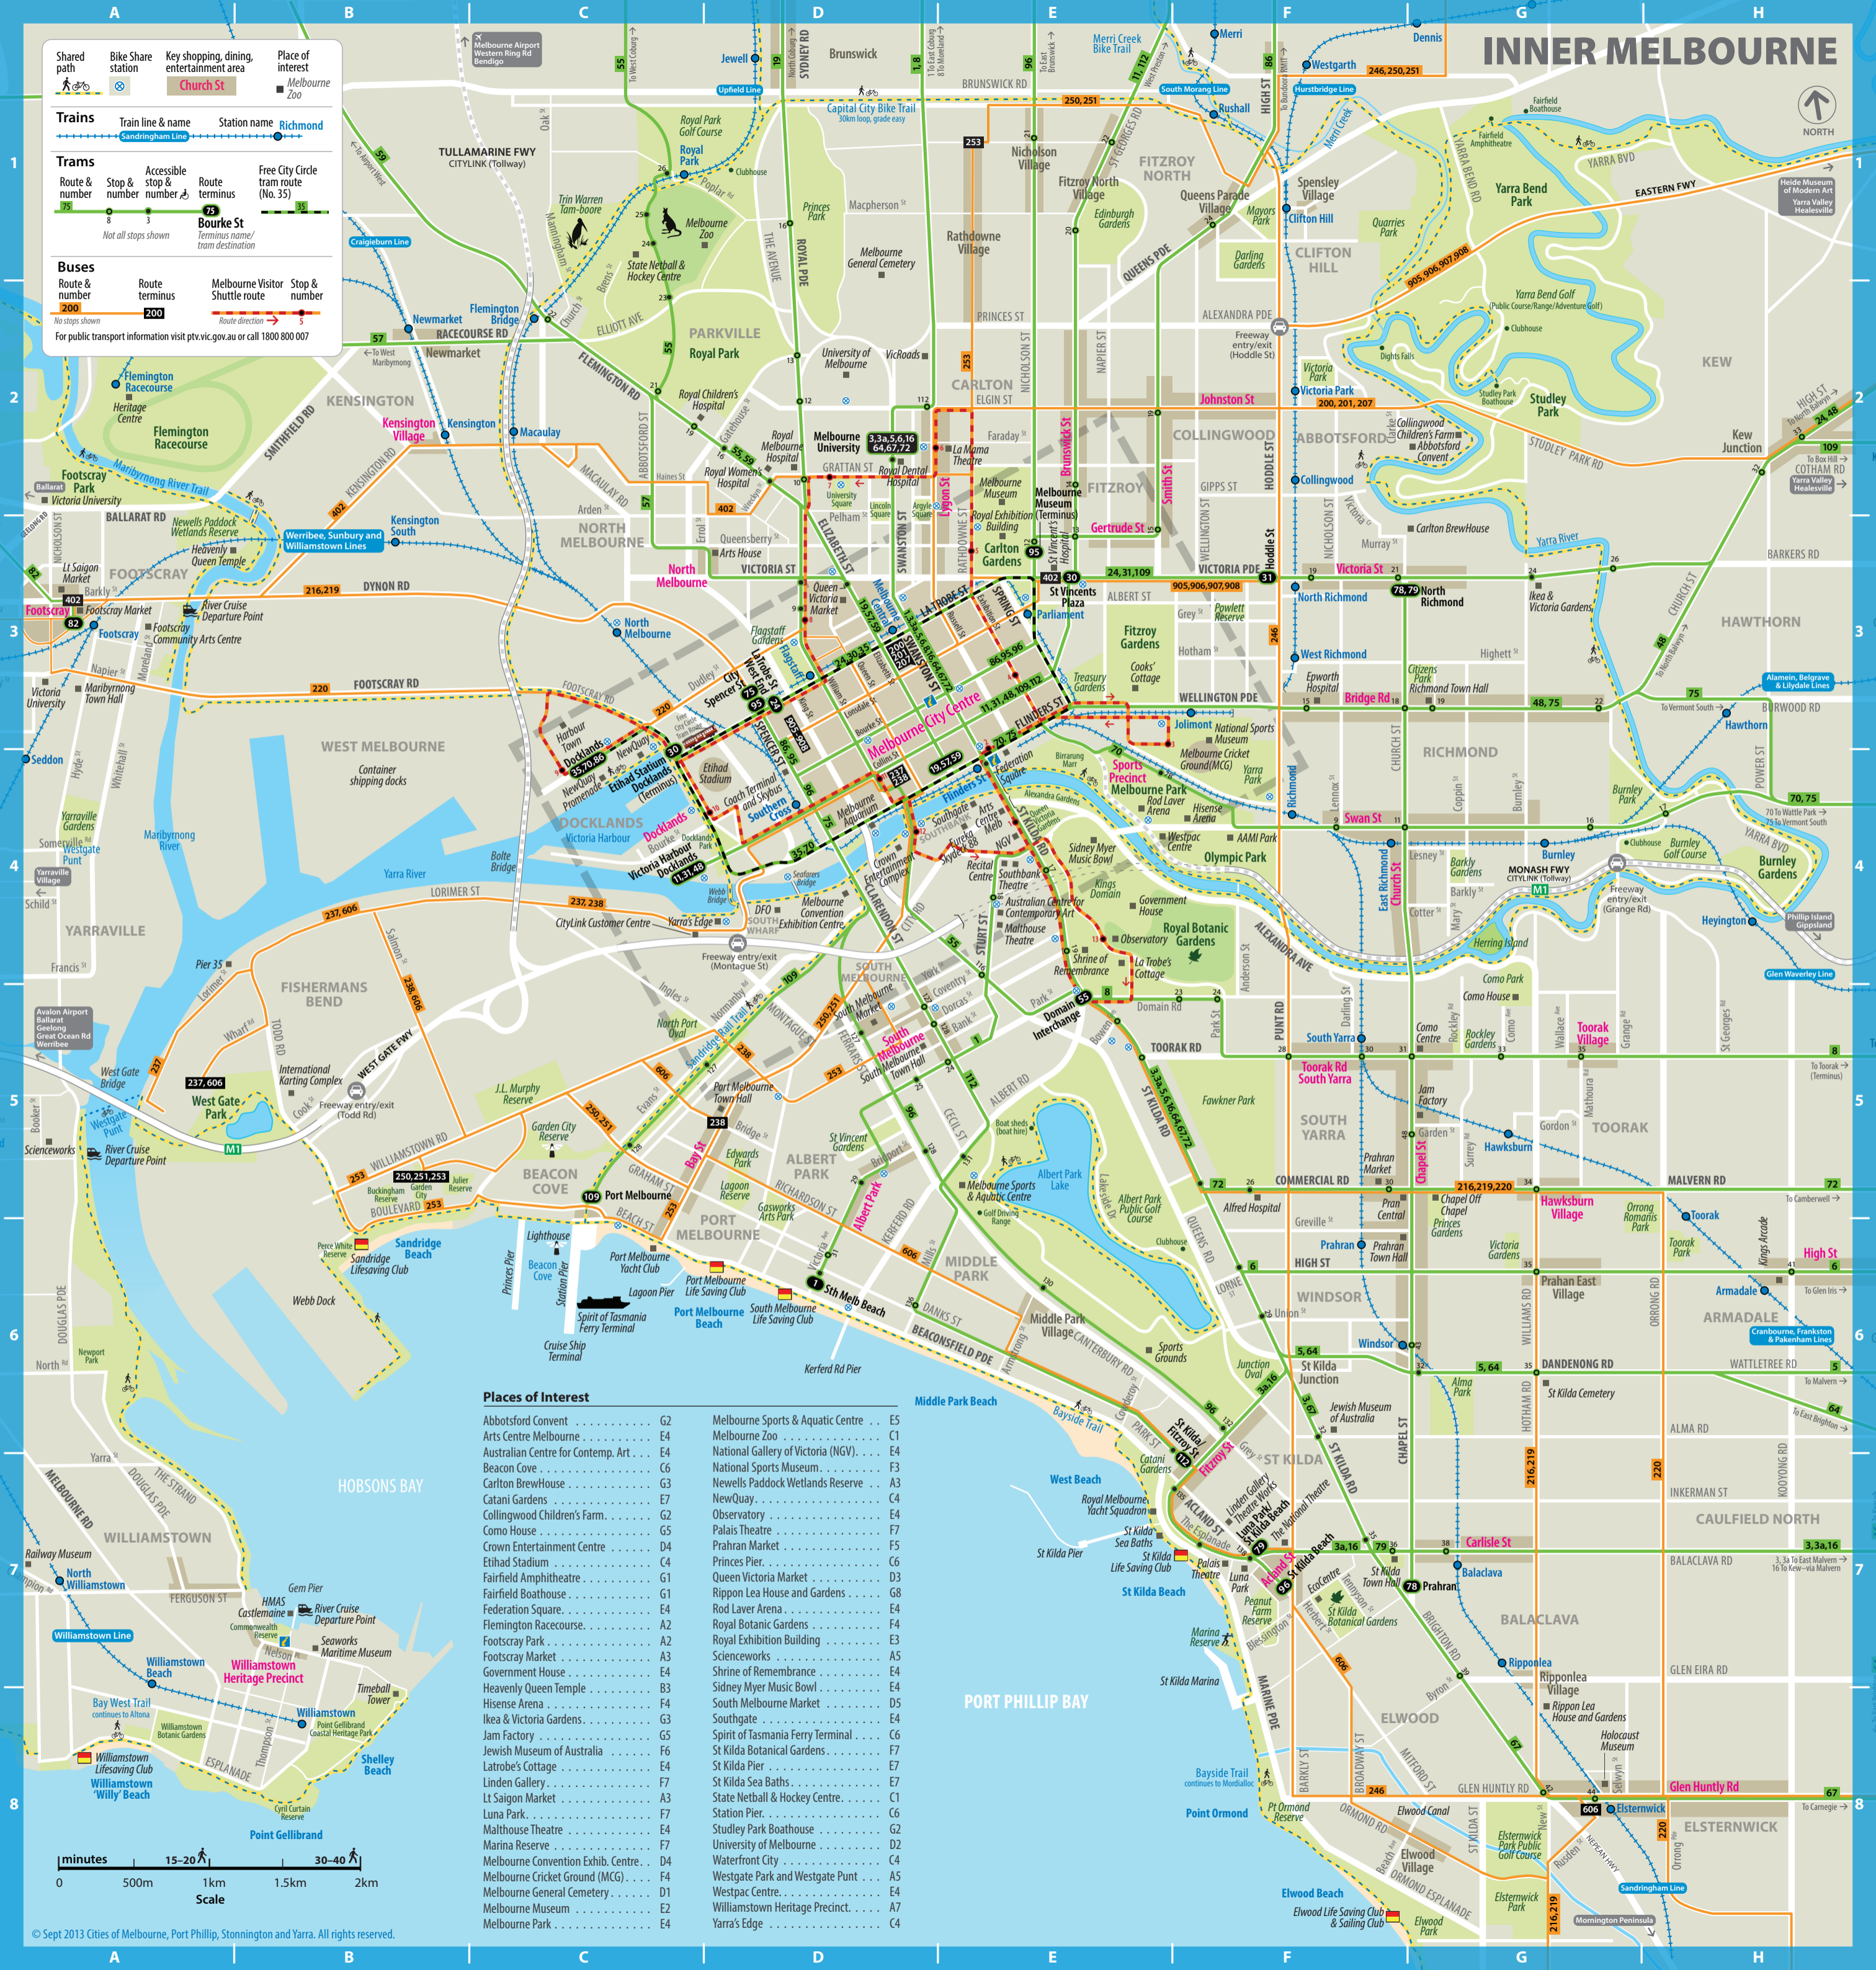

INNER MELBOURNE

Shared path
Bike Share station
Key shopping, dining, entertainment area
Place of interest
Church St
Melbourne Zoo

Trains
Train line & name
Station name
Richmond

Trams
Route & number
Stop & number
Accessible stop & number
Route terminus
Free City Circle tram route (No. 35)
Bourke St
Terminus name/tram destination

Buses
Route & number
Route terminus
Melbourne Visitor Shuttle route
Stop & number

For public transport information visit ptv.vic.gov.au or call 1800 800 007

Places of Interest

Abbotsford Convent	G2	Melbourne Sports & Aquatic Centre	E5
Arts Centre Melbourne	E4	Melbourne Zoo	C1
Australian Centre for Contemp. Art	E4	National Gallery of Victoria (NGV)	E1
Beacon Cove	C6	National Sports Museum	F3
Carlton BrewHouse	G3	Newells Paddock Wetlands Reserve	A3
Catani Gardens	E7	NewQuay	C4
Collingwood Children's Farm	G2	Observatory	E4
Como House	G5	Palais Theatre	F7
Crown Entertainment Centre	D4	Prahan Market	F5
Ethad Stadium	C4	Princes Pier	C6
Fairfield Amphitheatre	G1	Queen Victoria Market	D3
Fairfield Boathouse	G1	Rippon Lea House and Gardens	G8
Federation Square	E4	Rod Laver Arena	E4
Flemington Racecourse	A2	Royal Botanic Gardens	F4
Footscray Park	A2	Royal Exhibition Building	E3
Footscray Market	A3	Scienceworks	A5
Government House	E4	Shrine of Remembrance	E4
Heavenly Queen Temple	B3	Sidney Myer Music Bowl	E4
Hisense Arena	F4	South Melbourne Market	D5
Ikea & Victoria Gardens	G3	Southgate	E4
Jam Factory	G5	Spirit of Tasmania Ferry Terminal	C6
Jewish Museum of Australia	F6	St Kilda Botanical Gardens	F7
Latrobe's Cottage	E4	St Kilda Pier	E7
Linden Gallery	F7	St Kilda Sea Baths	E7
Lt Saigon Market	A3	State Netball & Hockey Centre	C1
Luna Park	F7	Station Pier	C6
Malthouse Theatre	E4	Studley Park Boathouse	G2
Marina Reserve	F7	University of Melbourne	D2
Melbourne Convention Exhib. Centre	D4	Waterfront City	C4
Melbourne Cricket Ground (MCG)	F4	Westgate Park and Westgate Punt	A5
Melbourne General Cemetery	D1	Westpac Centre	E4
Melbourne Museum	E2	Williamstown Heritage Precinct	A7
Melbourne Park	E4	Yarra's Edge	C4