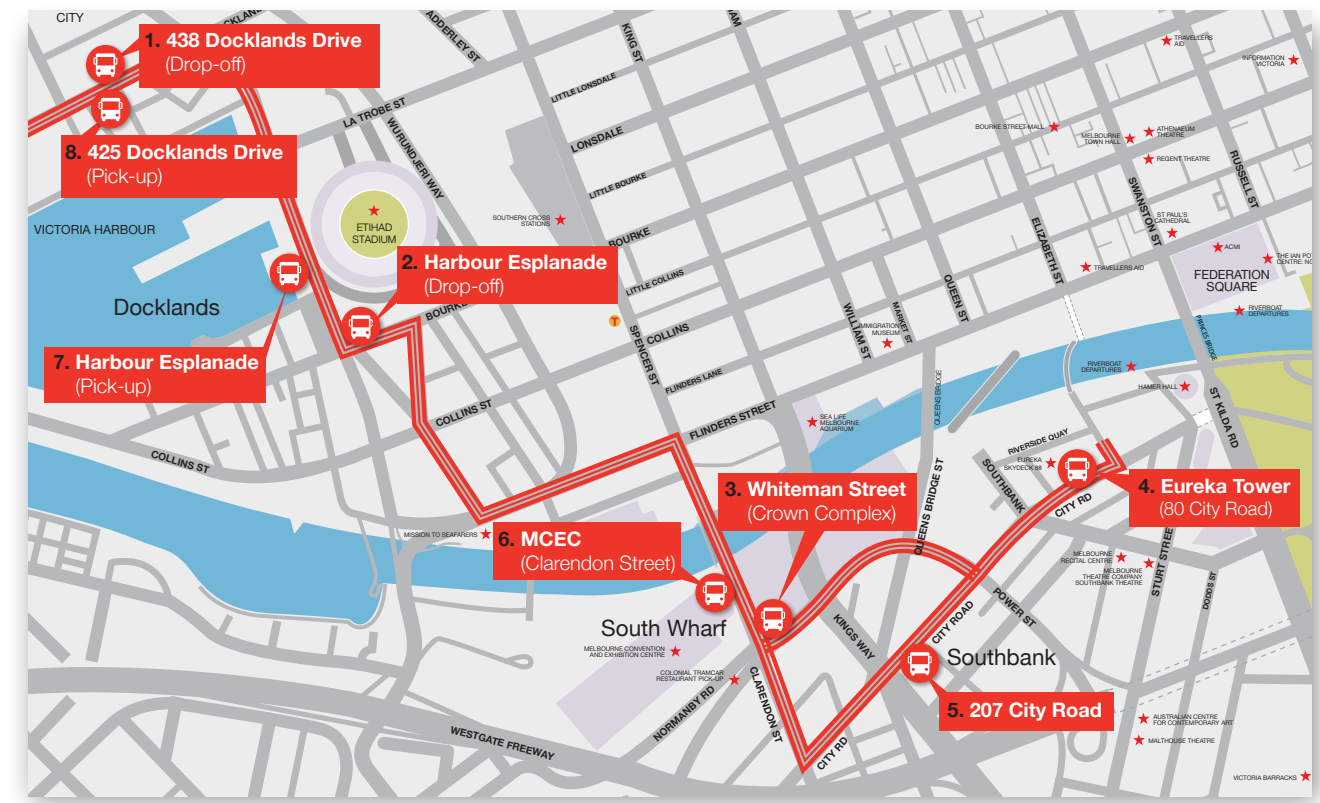

Tickets are available **online** at skybus.com.au/southbankdocklands and at our ticket booths at T1, T3 and T4.

	One way	Round trip
Adult Valid for 3 months from date of purchase.	$19	$36
Child Valid for 3 months from date of purchase.	$9	$18
Family 1 1 adult plus 1-4 children (under 16)	$19	$36
Family 2 2 adults plus 1-4 children (under 16)	$38	$72
Seniors This fare is available from our ticket booths upon presentation of an Australian or New Zealand Senior's Card.	$16	$30

SOUTHBANK CROWN DOCKLANDS DEPARTURES