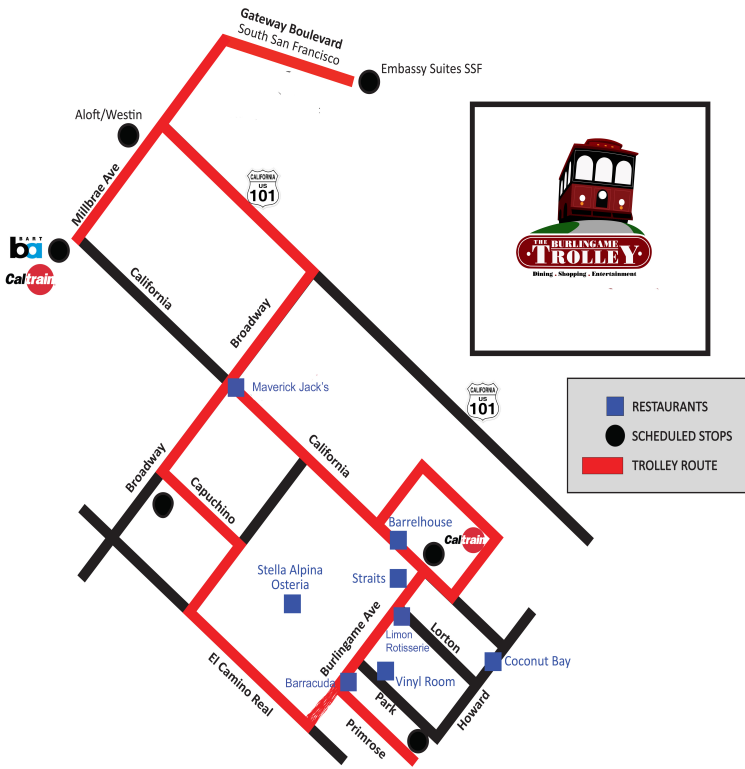

RED CARPET TROLLEY

FREE SERVICE

**SOUTH SAN FRANCISCO AND MILLBRAE
TO WORLD CLASS LOCAL DINING,
SHOPPING AND ENTERTAINMENT.
(DOWNTOWN BURLINGAME)**

**ALSO CONNECTS TO MILLBRAE MASS TRANSIT
STATION FOR TRIPS TO SAN FRANCISCO.**

Red Carpet Trolley sponsored by:

- Embassy Suites SFO - South San Francisco
- The Westin S.F. Airport - Millbrae
- Aloft S.F. Airport - Millbrae

DAILY SCHEDULE - OPERATES SUNDAY THRU SATURDAY*

- * Does not run on Thanksgiving Day, Christmas Day or New Year's Day
- ** Drop-off only

PLEASE ALLOW +10 MINUTES FOR TRAFFIC CONDITIONS

LAST STOP MILLBRAE BART/CALTRAIN 8:38 PM

DRIVER BREAK 3:58 PM TO 4:48 PM

RED CARPET TROLLEY DAILY SCHEDULE

Run #	Embassy Suites South San Francisco (Front Entrance)	Westin/Aloft Millbrae (Westin Front Entrance)	Millbrae BART & Caltrain Station (beginning of bus zone, north side)	Burlingame Ave. Shopping (Caltrain Station)	Westin/Aloft Millbrae (Westin Front Entrance)
1	11:27 AM	11:45 AM	11:50 AM	12:09 PM	12:21 PM
2	12:36 PM	12:54 PM	12:59 PM	1:18 PM	1:30 PM
3	1:45 PM	2:03 PM	2:08 PM	2:27 PM	2:39 PM
4	2:54 PM	3:12 PM	3:17 PM	3:46 PM**	3:58 PM**
DRIVER BREAK 3:58 PM TO 4:48 PM					
5	4:48 PM	5:06 PM	5:11 PM	5:30 PM	5:42 PM
6	5:57 PM	6:15 PM	6:20 PM	6:39 PM	6:51 PM
7	7:06 PM	7:24 PM	7:29 PM	7:48 PM	8:00 PM
8	8:15 PM	8:33 PM	8:38 PM	8:57 PM	9:09 PM**
9	9:24 PM**	<i>Operated by Excel Sedans Services: 1-650-200-7531</i>			

PLEASE ALLOW +10 MINUTES FOR TRAFFIC CONDITIONS

LAST STOP MILLBRAE BART/CALTRAIN 8:38 PM

**** DROP OFF ONLY**

As of January 3, 2017