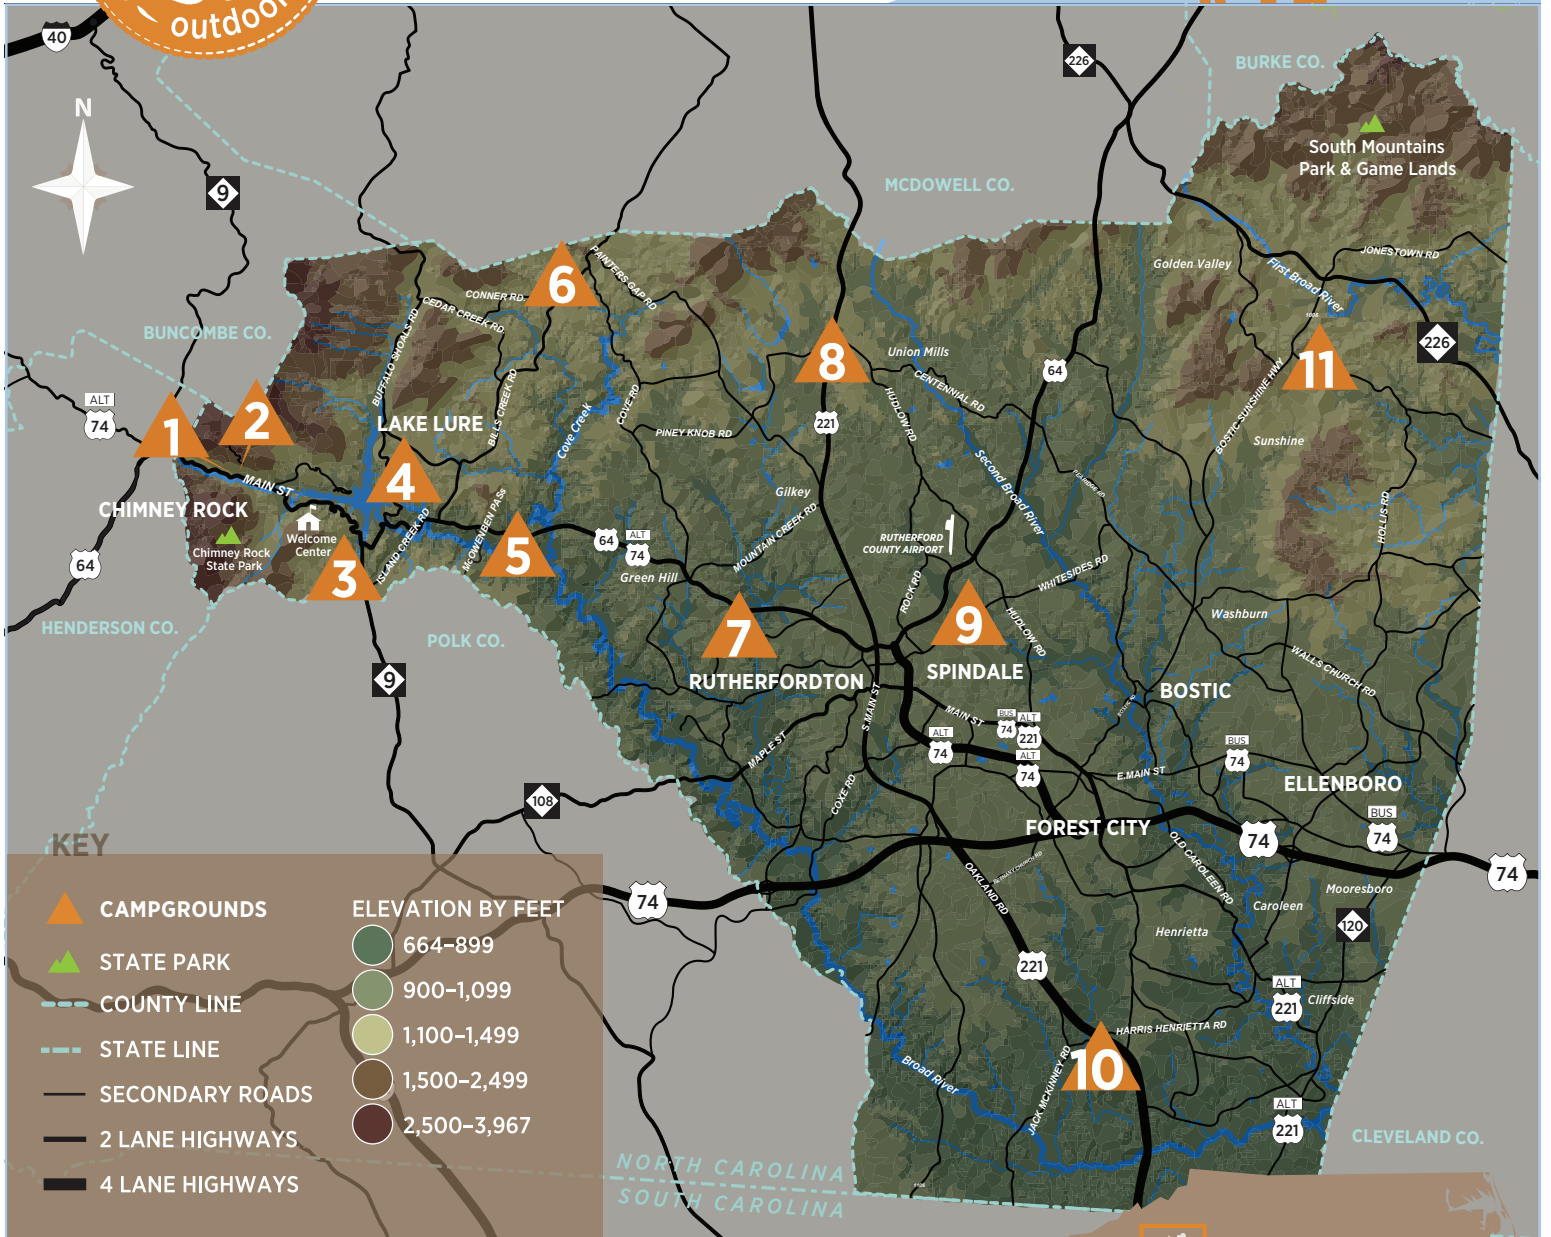

RUTHERFORD COUNTY CAMPGROUNDS

www.TimeOfYourLifeNC.com

1 DOGWOOD RV CAMP
695 Main St., Chimney Rock

2 HICKORY NUT FALLS FAMILY CAMPGROUND
639 Main St., Chimney Rock
828.625.4014
www.HickoryNutFallsFamilyCampground.com

3 HITCHING POST CAMPGROUND
620 Girls Camp Rd., Lake Lure
828.625.1138
www.HitchingPostCampGround.com

4 APPLE VALLEY FARM, MOTORCOACH RESORT
959 Buffalo Creek Rd., Lake Lure
800.419.3854
www.AppleValleyFarm.com

5 RIVER CREEK CAMPGROUND
217 River Creek Dr., Rutherfordton
828.287.3915
www.RiverCreeknc.com

6 RUTHERFORD MOUNTAIN CAMPGROUND & RV RESORT
234 Otter Creek Rd., Union Mills
828.286.9006
www.RMCamping.com

7 FOUR PAWS KINGDOM CAMPGROUND
335 Lazy Creek Dr., Rutherfordton
828.287.7324
www.4PawsKingdom.com

8 THERMAL CITY GOLD MINE & CAMPGROUND
5240 U.S. Hwy. 221 N., Union Mills
828.286.3016
www.HuntForGold.com