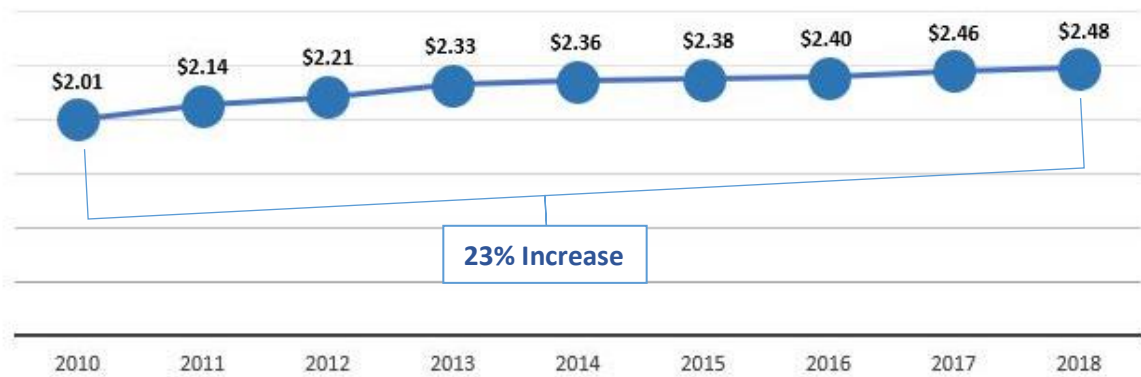

Visitor Spending in Dauphin County - 8 Year Trend (Billions)

ABOUT VISIT HERSHEY & HARRISBURG

Visit Hershey & Harrisburg is the official non-profit partnership-based Destination Marketing Organization (DMO) leading economic growth in Dauphin County, PA through destination sales, consumer marketing, public relations, and tourism development. The organization, accredited by Destinations International since 2010, is committed to actively marketing the tourism assets in the Hershey & Harrisburg Region to business and leisure travelers both domestic and international. The bureau also leads regional sales efforts to attract meeting and event organizers, sporting event producers, and group tour leaders. Our online media resource center includes Story Ideas, Regional Round-Ups, FAM Tour Itineraries, Media Policies, and an Image Gallery with high-resolution photos easily downloaded by media. For more info: VisitHersheyHarrisburg.org or 877-727-8573.