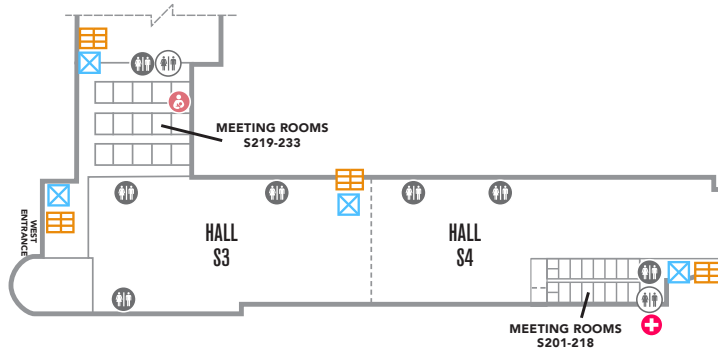

LAS VEGAS CONVENTION CENTER

NORTH, CENTRAL AND SOUTH HALLS

ADA ACCESSIBILITY MAP

EMERGENCY PHONES

RAMP

RESTROOMS

FAMILY RESTROOMS

ESCALATORS

LVCVA SECURITY

FIRST-AID STATION

MOTHER'S ROOM

VAN ACCESSIBLE

ACCESSIBLE PARKING

AUTOMATIC DOOR

LOWER LEVEL TO RESTROOMS, PHONES, FOOD STAND

TAXI STAND

RIDESHARE

ELEVATORS

LOWER LEVEL ACCESS TO ELEVATOR

LAS VEGAS CONVENTION CENTER WEST HALL

- ACCESSIBLE RESTROOMS
- AREA OF REFUGE EMERGENCY CALL BOX
- FIRST-AID STATION
- INFORMATION CENTER
- MOTHER'S ROOM
- ESCALATORS
- DISPATCH OR SECURITY RING DOWN PHONE