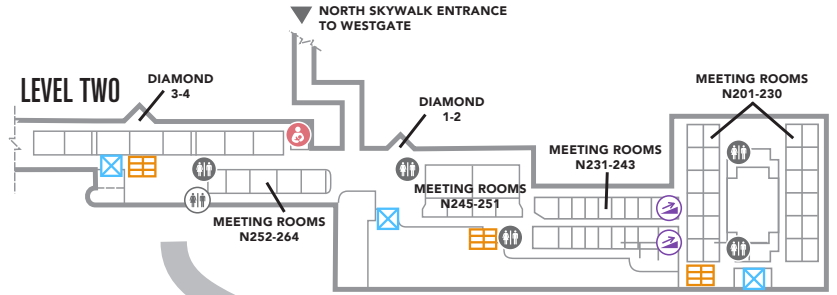

LAS VEGAS CONVENTION CENTER

NORTH, CENTRAL AND SOUTH HALLS

ADA ACCESSIBILITY MAP

EMERGENCY PHONES

RAMP

RESTROOMS

FAMILY RESTROOMS

ESCALATORS

LVCVA SECURITY

FIRST-AID STATION

MOTHER'S ROOM

VAN ACCESSIBLE

ACCESSIBLE PARKING

AUTOMATIC DOOR

LOWER LEVEL TO RESTROOMS, PHONES, FOOD STAND

TAXI STAND

RIDESHARE

ELEVATORS

LOWER LEVEL ACCESS TO ELEVATOR

LAS VEGAS CONVENTION CENTER WEST HALL

- ACCESSIBLE RESTROOMS
- AREA OF REFUGE EMERGENCY CALL BOX
- FIRST-AID STATION
- INFORMATION CENTER
- MOTHER'S ROOM
- ESCALATORS
- DISPATCH OR SECURITY RING DOWN PHONE