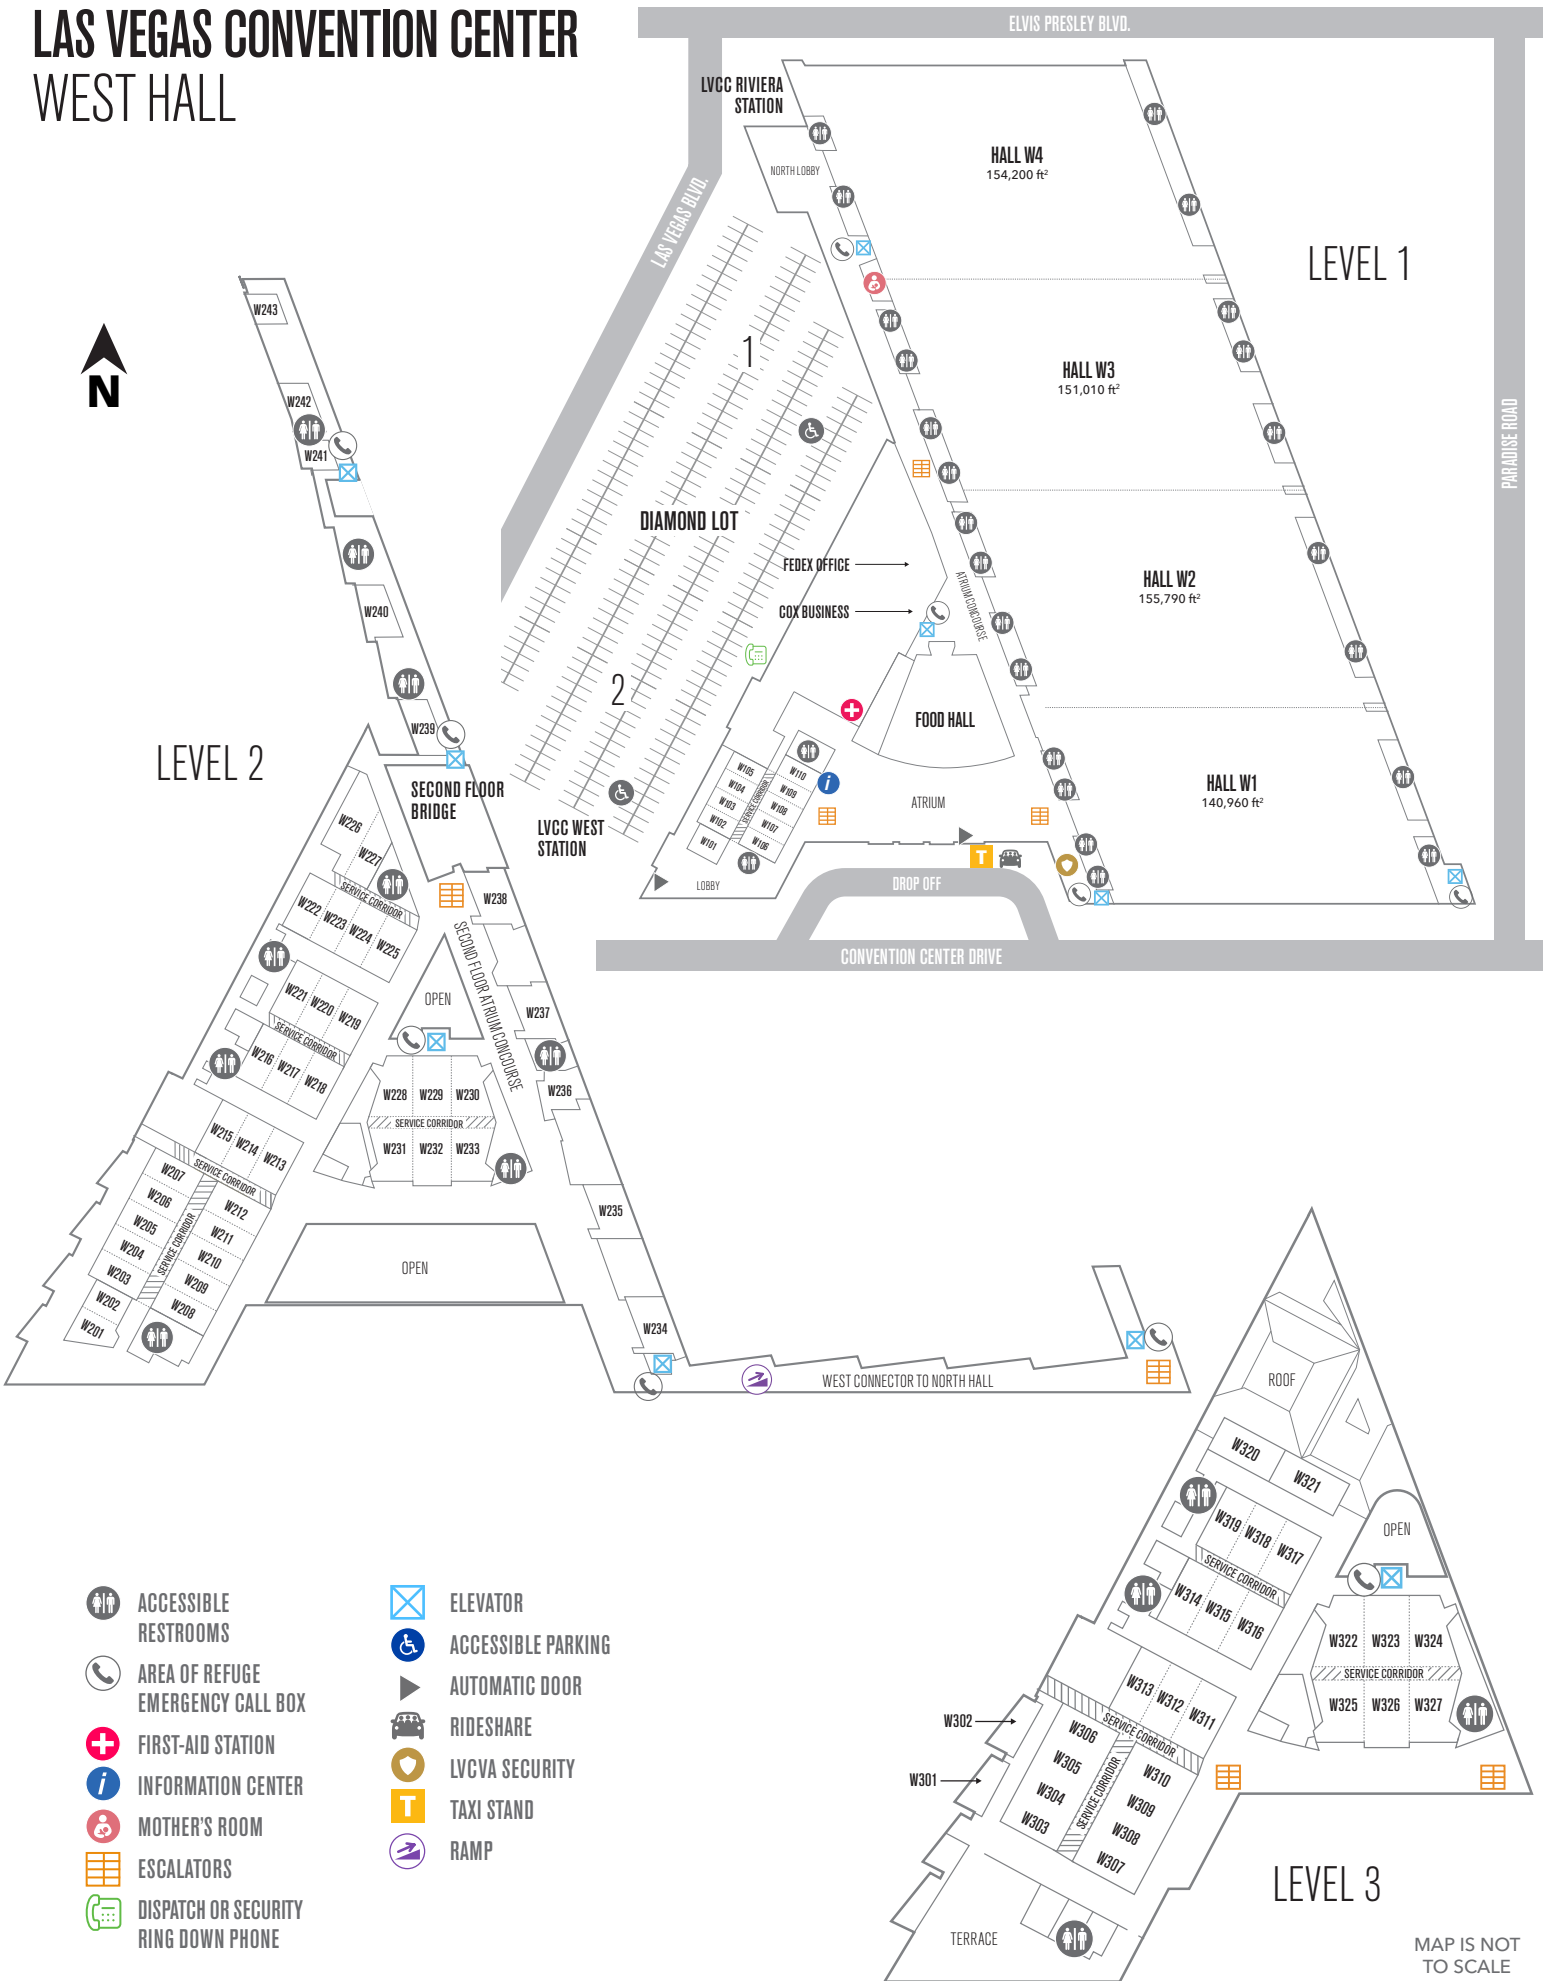

LAS VEGAS CONVENTION CENTER

NORTH, CENTRAL AND SOUTH HALLS

ADA ACCESSIBILITY MAP

EMERGENCY PHONES

RAMP

RESTROOMS

FAMILY RESTROOMS

ESCALATORS

LVCVA SECURITY

FIRST-AID STATION

MOTHER'S ROOM

VAN ACCESSIBLE

ACCESSIBLE PARKING

AUTOMATIC DOOR

LOWER LEVEL TO RESTROOMS, PHONES, FOOD STAND

TAXI STAND

RIDESHARE

ELEVATORS

LOWER LEVEL ACCESS TO ELEVATOR

LAS VEGAS CONVENTION CENTER WEST HALL

- ACCESSIBLE RESTROOMS
- AREA OF REFUGE EMERGENCY CALL BOX
- FIRST-AID STATION
- INFORMATION CENTER
- MOTHER'S ROOM
- ESCALATORS
- DISPATCH OR SECURITY RING DOWN PHONE