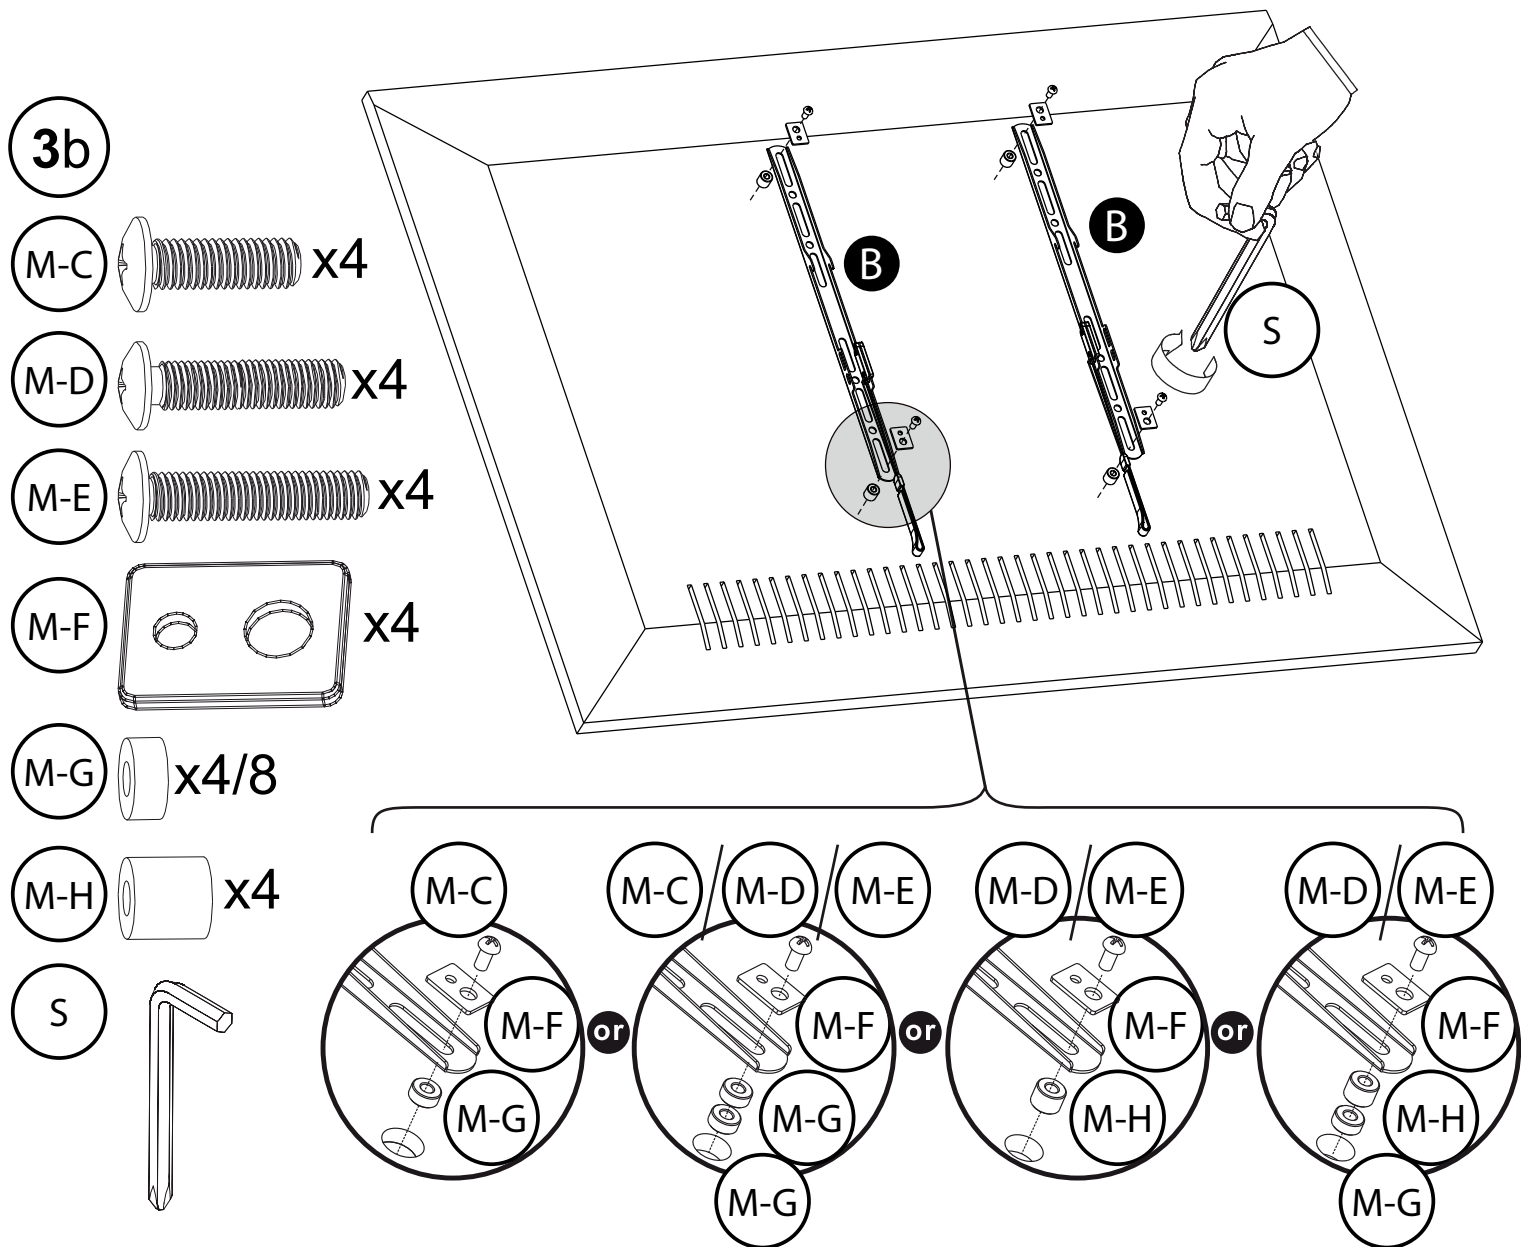

Product Name: TWM602

Art number: 402212

TECH LINK™

TECHLINK , A Division Of Tapehand Ltd.
Units 7 and 8 Bat and Ball Enterprise Centre
Bat and Ball Road
Sevenoaks
Kent
United Kingdom
TN14 5LJ

0800 634 2699

spares@techlink.uk.com

1

2a

W-A  x4

W-C  x4

S 

2b

W-A  x4

W-B  x4

W-C  x4

S 

4