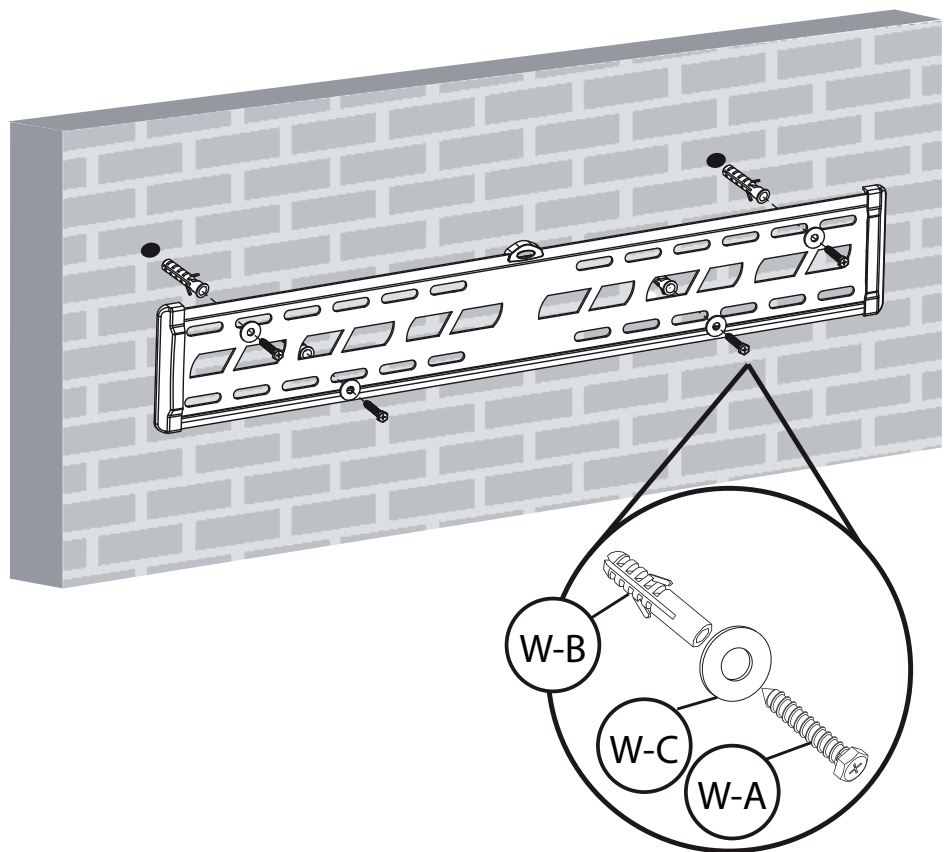

Product Name: TWM602

Art number: 402212

TECH LINK™

TECHLINK , A Division Of Tapehand Ltd.
Units 7 and 8 Bat and Ball Enterprise Centre
Bat and Ball Road
Sevenoaks
Kent
United Kingdom
TN14 5LJ

0800 634 2699

spares@techlink.uk.com

1

2a

W-A  x4

W-C  x4

S 

2b

W-A  x4

W-B  x4

W-C  x4

S 

4