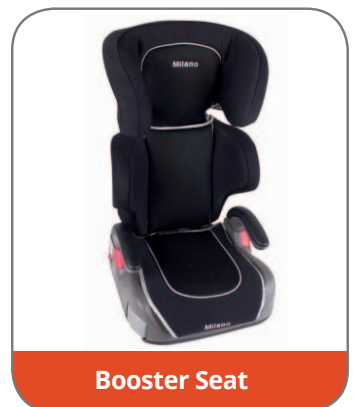

Booster Seat

Where your child can sit*

- Front passenger seats AND *rear facing* passenger seats in all vehicles are not fitted with anchor points and cannot accommodate children under four years in any case
- If all appropriate rear seats are being used by children under seven years, children aged between four and six years (inclusive) may travel in the front passenger seat, provided they use an approved booster seat, although *thl* does not recommend any child under seven years travels in the front passenger seat
- Equally, children in approved booster seats are permitted to travel in the vehicle's *rear facing* passenger seats if the forward facing seats in the rear are occupied by children under seven years old in suitable child restraints or booster seats

PLEASE NOTE: This is designed as a guide only.
For further information please discuss with your Reservations Consultant.

For further details on where your child can sit in our campervans please see overleaf.