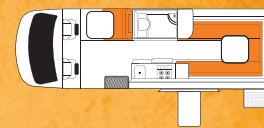

HITOP

VOYAGER

VENTURER

VENTURER PLUS

BOOKING CODE	2BB	4BBXS	2BTSBV	3BTS
Vehicle Make	Toyota Hiace	Toyota Hiace - Super Long Wheelbase	Mercedes Benz	Mercedes Benz
Sleeping Capacity	2 adults	4 adults	2 adults	2 adults, 1 child
Beds	1 double	2 doubles	1 double or 2 singles	1 double and 1 single or 3 singles
Bed Dimensions	Double (rear) 1.85m x 1.55m	Doubles (rear) 1.85m x 1.55m (top bunk)* 2.00m x 1.30m	Double (rear) 1.91m x 1.78m or Singles (rear) 1.91m x 0.60m	Double (rear) 1.91m x 1.78m or Singles (rear) 1.91m x 0.60m plus Single (front) 1.75m x 0.66m
Seatbelts (Driver's Cab / Main Cab)	2 / 0	2 / 2	2 / 0	2 / 1
Fridge / Freezer	57L	85L	130L	130L
Microwave	Yes - operates when connected to mains	Yes - operates when connected to mains	Yes - operates when connected to mains	Yes - operates when connected to mains
Gas Stove	Yes	Yes	Yes - plus built-in BBQ	Yes - plus built-in BBQ
Sink	Yes	Yes	Yes	Yes
Hot / Cold Pressurised Water	Cold water only	Cold water only	Yes	Yes
Fresh Water Tank	25L	39L	120L	120L
Waste Water Tank	No	44L	120L	120L
Shower	No	No	Yes	Yes
Toilet	No	No	Yes	Yes
Power Supply (Volts)	12V battery / 240V mains	12V battery / 240V mains	12V battery / 240V mains / solar power	12V battery / 240V mains / solar power
Entertainment (Driver's Cab)	Radio, CD player, Aux input, Bluetooth	Radio, CD player, USB, Aux input, Bluetooth	Radio, Bluetooth, USB input	Radio, Bluetooth, USB input
Entertainment (Main Cab)	N/A	Radio, CD player, Aux input	DVD player with flat screen, Radio, CD with MP3 audio / iPod / USB input	DVD player with flat screen, Radio, CD with MP3 audio / iPod / USB input
Air-conditioning (Driver's Cab / Main Cab)	Yes / No	Yes / No	Yes / 240V	Yes / 240V
Heating (Driver's Cab / Main Cab)	Yes / No	Yes / No	Yes / 240V	Yes / 240V
Fly Screens	Windows only	Windows only	Windows only	Windows only
Internal Walk Through	No	No	Yes	Yes
Fixed Awning	No - manual awning can be hired	No - manual awning can be hired	No - manual awning can be hired	No - manual awning can be hired
Gas Bottle	Yes	Yes	Yes	Yes
Child and Booster Seat Fittings	No child seat, 1 booster seat	2 child or booster seats	No child seat, 1 booster seat	1 child or booster seat
Transmission	Automatic	Automatic	Automatic	Automatic
Engine	Unleaded Petrol	Unleaded Petrol	Turbo Diesel	Turbo Diesel
Fuel Tank Capacity	70L	70L	75L	75L
DIMENSIONS				
Length	4.64m	5.40m	7.00m	7.00m
Width	1.50m	1.74m	2.04m	2.04m
Height	2.50m	3.00m	2.80m	2.80m
Interior Height	1.83m	2.29m	1.90m	1.90m