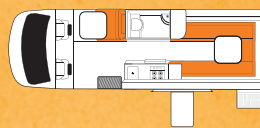

HITOP

VOYAGER

VENTURER

VENTURER PLUS

BOOKING CODE	2BB	4BBXS	2BTSBV	3BTS
Vehicle Make	Toyota Hiace	Toyota Hiace - Super Long Wheelbase	Mercedes Benz	Mercedes Benz
Sleeping Capacity	2 adults	4 adults	2 adults	2 adults, 1 child
Beds	1 double	2 doubles	1 double or 2 singles	1 double and 1 single or 3 singles
Bed Dimensions	Double (rear) 1.85m x 1.55m	Doubles (rear) 1.85m x 1.55m (top bunk)* 2.00m x 1.30m	Double (rear) 1.91m x 1.78m or Singles (rear) 1.91m x 0.60m	Double (rear) 1.91m x 1.78m or Singles (rear) 1.91m x 0.60m plus Single (front) 1.75m x 0.66m
Seatbelts (Driver's Cab / Main Cab)	2 / 0	2 / 2	2 / 0	2 / 1
Fridge / Freezer	57L	85L	130L	130L
Microwave	Yes - operates when connected to mains	Yes - operates when connected to mains	Yes - operates when connected to mains	Yes - operates when connected to mains
Gas Stove	Yes	Yes	Yes - plus built-in BBQ	Yes - plus built-in BBQ
Sink	Yes	Yes	Yes	Yes
Hot / Cold Pressurised Water	Cold water only	Cold water only	Yes	Yes
Fresh Water Tank	25L	39L	120L	120L
Waste Water Tank	No	44L	120L	120L
Shower	No	No	Yes	Yes
Toilet	No	No	Yes	Yes
Power Supply (Volts)	12V battery / 240V mains	12V battery / 240V mains	12V battery / 240V mains / solar power	12V battery / 240V mains / solar power
Entertainment (Driver's Cab)	Radio, CD player, Aux input, Bluetooth	Radio, CD player, USB, Aux input, Bluetooth	Radio, Bluetooth, USB input	Radio, Bluetooth, USB input
Entertainment (Main Cab)	N/A	Radio, CD player, Aux input	DVD player with flat screen, Radio, CD with MP3 audio / iPod / USB input	DVD player with flat screen, Radio, CD with MP3 audio / iPod / USB input
Air-conditioning (Driver's Cab / Main Cab)	Yes / No	Yes / No	Yes / 240V	Yes / 240V
Heating (Driver's Cab / Main Cab)	Yes / No	Yes / No	Yes / 240V	Yes / 240V
Fly Screens	Windows only	Windows only	Windows only	Windows only
Internal Walk Through	No	No	Yes	Yes
Fixed Awning	No - manual awning can be hired	No - manual awning can be hired	No - manual awning can be hired	No - manual awning can be hired
Gas Bottle	Yes	Yes	Yes	Yes
Child and Booster Seat Fittings	No child seat, 1 booster seat	2 child or booster seats	No child seat, 1 booster seat	1 child or booster seat
Transmission	Automatic	Automatic	Automatic	Automatic
Engine	Unleaded Petrol	Unleaded Petrol	Turbo Diesel	Turbo Diesel
Fuel Tank Capacity	70L	70L	75L	75L
DIMENSIONS				
Length	4.64m	5.40m	7.00m	7.00m
Width	1.50m	1.74m	2.04m	2.04m
Height	2.50m	3.00m	2.80m	2.80m
Interior Height	1.83m	2.29m	1.90m	1.90m