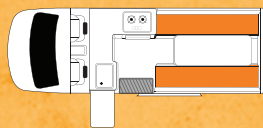

HITOP

VOYAGER

VENTURER

VENTURER PLUS

BOOKING CODE	2BB	4BBXS	2BTSBV	3BTS
Vehicle Make	Toyota Hiace	Toyota Hiace - Super Long Wheelbase	Mercedes Benz	Mercedes Benz
Sleeping Capacity	2 adults	4 adults	2 adults	2 adults, 1 child
Beds	1 double	2 doubles	1 double or 2 singles	1 double and 1 single or 3 singles
Bed Dimensions	Double (rear) 1.85m x 1.55m	Doubles (rear) 1.85m x 1.55m (top bunk)* 2.00m x 1.30m	Double (rear) 1.91m x 1.78m or Singles (rear) 1.91m x 0.60m	Double (rear) 1.91m x 1.78m or Singles (rear) 1.91m x 0.60m plus Single (front) 1.75m x 0.66m
Seatbelts (Driver's Cab / Main Cab)	2 / 0	2 / 2	2 / 0	2 / 1
Fridge / Freezer	57L	85L	130L	130L
Microwave	Yes - operates when connected to mains	Yes - operates when connected to mains	Yes - operates when connected to mains	Yes - operates when connected to mains
Gas Stove	Yes	Yes	Yes - plus built-in BBQ	Yes - plus built-in BBQ
Sink	Yes	Yes	Yes	Yes
Hot / Cold Pressurised Water	Cold water only	Cold water only	Yes	Yes
Fresh Water Tank	25L	39L	120L	120L
Waste Water Tank	No	44L	120L	120L
Shower	No	No	Yes	Yes
Toilet	No	No	Yes	Yes
Power Supply (Volts)	12V battery / 240V mains	12V battery / 240V mains	12V battery / 240V mains / solar power	12V battery / 240V mains / solar power
Entertainment (Driver's Cab)	Radio, CD player, Aux input, Bluetooth	Radio, CD player, USB, Aux input, Bluetooth	Radio, Bluetooth, USB input	Radio, Bluetooth, USB input
Entertainment (Main Cab)	N/A	Radio, CD player, Aux input	DVD player with flat screen, Radio, CD with MP3 audio / iPod / USB input	DVD player with flat screen, Radio, CD with MP3 audio / iPod / USB input
Air-conditioning (Driver's Cab / Main Cab)	Yes / No	Yes / No	Yes / 240V	Yes / 240V
Heating (Driver's Cab / Main Cab)	Yes / No	Yes / No	Yes / 240V	Yes / 240V
Fly Screens	Windows only	Windows only	Windows only	Windows only
Internal Walk Through	No	No	Yes	Yes
Fixed Awning	No - manual awning can be hired	No - manual awning can be hired	No - manual awning can be hired	No - manual awning can be hired
Gas Bottle	Yes	Yes	Yes	Yes
Child and Booster Seat Fittings	No child seat, 1 booster seat	2 child or booster seats	No child seat, 1 booster seat	1 child or booster seat
Transmission	Automatic	Automatic	Automatic	Automatic
Engine	Unleaded Petrol	Unleaded Petrol	Turbo Diesel	Turbo Diesel
Fuel Tank Capacity	70L	70L	75L	75L
DIMENSIONS				
Length	4.64m	5.40m	7.00m	7.00m
Width	1.50m	1.74m	2.04m	2.04m
Height	2.50m	3.00m	2.80m	2.80m
Interior Height	1.83m	2.29m	1.90m	1.90m