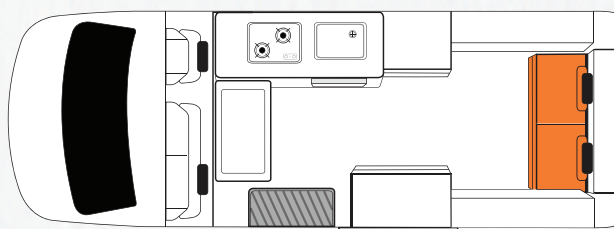

For more details and bookings
visit: www.britz.com.au