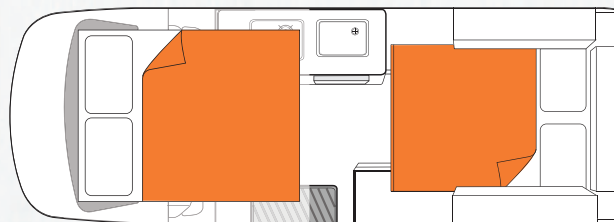

For more details and bookings
visit: www.britz.com.au