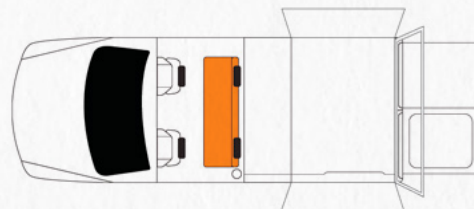

For more details and bookings visit: www.britz.com.au