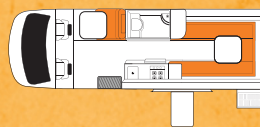

All Auto

HITOP

VOYAGER

VENTURER

VENTURER PLUS

BOOKING CODE	2BB	4BBXS	2BTSBV	3BTS
Vehicle Make	Toyota Hiace	Toyota Hiace - Super Long Wheelbase	Mercedes Benz	Mercedes Benz
Sleeping Capacity	2 adults	4 adults	2 adults	2 adults, 1 child
Beds	1 double	2 doubles	1 double or 2 singles	1 double and 1 single or 3 singles
Bed Dimensions	Double (rear) 1.85m x 1.55m	Doubles (rear) 1.85m x 1.24m (top bunk)* 2.00m x 1.20m	Double (rear) 1.91m x 1.78m or Singles (rear) 1.91m x 0.60m	Double (rear) 1.91m x 1.78m or Singles (rear) 1.91m x 0.60m plus Single (front) 1.75m x 0.66m
Seatbelts (Driver's Cab / Main Cab)	2 / 0	2 / 2	2 / 0	2 / 1
Fridge / Freezer	57L	85L	130L	130L
Microwave	Yes - operates when connected to mains	Yes - operates when connected to mains	Yes - operates when connected to mains	Yes - operates when connected to mains
Gas Stove	Yes	Yes	Yes - plus built-in BBQ	Yes - plus built-in BBQ
Sink	Yes	Yes	Yes	Yes
Hot / Cold Pressurised Water	Cold water only	Cold water only	Yes	Yes
Fresh Water Tank	25L	39L	120L	120L
Waste Water Tank	No	44L	120L	120L
Shower	No	No	Yes	Yes
Toilet	No	No	Yes	Yes
Power Supply (Volts)	12V battery / 240V mains	12V battery / 240V mains	12V battery / 240V mains / solar power	12V battery / 240V mains / solar power
Entertainment (Driver's Cab)	Radio, CD player, Aux input, Bluetooth	Radio, CD player, USB, Aux input, Bluetooth	Radio, Bluetooth, USB input	Radio, Bluetooth, USB input
Entertainment (Main Cab)	N/A	Radio, CD player, Aux input	DVD player with flat screen, Radio, CD with MP3 audio / iPod / USB input	DVD player with flat screen, Radio, CD with MP3 audio / iPod / USB input
Air-conditioning (Driver's Cab / Main Cab)	Yes / No	Yes / No	Yes / 240V	Yes / 240V
Heating (Driver's Cab / Main Cab)	Yes / No	Yes / No	Yes / 240V	Yes / 240V
Fly Screens	Windows only	Windows only	Windows only	Windows only
Internal Walk Through	No	No	Yes	Yes
Fixed Awning	No - manual awning can be hired	No - manual awning can be hired	No - manual awning can be hired	No - manual awning can be hired
Gas Bottle	Yes	Yes	Yes	Yes
Child and Booster Seat Fittings	No child seat, 1 booster seat	2 child or booster seats	No child seat, 1 booster seat	1 child or booster seat
Transmission	Automatic	Automatic	Automatic	Automatic
Engine	Unleaded Petrol	Unleaded Petrol	Turbo Diesel	Turbo Diesel
Fuel Tank Capacity	70L	70L	75L	75L
DIMENSIONS				
Length	4.90m	5.55m	7.00m	7.00m
Width	1.74m	1.93m	2.04m	2.04m
Height	2.50m	3.00m	2.80m	2.80m
Interior Height	1.86m	1.98m	1.90m	1.90m