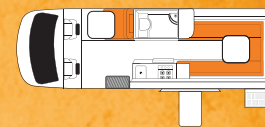

All Auto

HITOP

VOYAGER

VENTURER

VENTURER PLUS

BOOKING CODE	2BB	4BBXS	2BTSBV	3BTS
Vehicle Make	Toyota Hiace	Toyota Hiace - Super Long Wheelbase	Mercedes Benz	Mercedes Benz
Sleeping Capacity	2 adults	4 adults	2 adults	2 adults, 1 child
Beds	1 double	2 doubles	1 double or 2 singles	1 double and 1 single or 3 singles
Bed Dimensions	Double (rear) 1.85m x 1.55m	Doubles (rear) 1.85m x 1.24m (top bunk)* 2.00m x 1.20m	Double (rear) 1.91m x 1.78m or Singles (rear) 1.91m x 0.60m	Double (rear) 1.91m x 1.78m or Singles (rear) 1.91m x 0.60m plus Single (front) 1.75m x 0.66m
Seatbelts (Driver's Cab / Main Cab)	2 / 0	2 / 2	2 / 0	2 / 1
Fridge / Freezer	57L	85L	130L	130L
Microwave	Yes - operates when connected to mains	Yes - operates when connected to mains	Yes - operates when connected to mains	Yes - operates when connected to mains
Gas Stove	Yes	Yes	Yes - plus built-in BBQ	Yes - plus built-in BBQ
Sink	Yes	Yes	Yes	Yes
Hot / Cold Pressurised Water	Cold water only	Cold water only	Yes	Yes
Fresh Water Tank	25L	39L	120L	120L
Waste Water Tank	No	44L	120L	120L
Shower	No	No	Yes	Yes
Toilet	No	No	Yes	Yes
Power Supply (Volts)	12V battery / 240V mains	12V battery / 240V mains	12V battery / 240V mains / solar power	12V battery / 240V mains / solar power
Entertainment (Driver's Cab)	Radio, CD player, Aux input, Bluetooth	Radio, CD player, USB, Aux input, Bluetooth	Radio, Bluetooth, USB input	Radio, Bluetooth, USB input
Entertainment (Main Cab)	N/A	Radio, CD player, Aux input	DVD player with flat screen, Radio, CD with MP3 audio / iPod / USB input	DVD player with flat screen, Radio, CD with MP3 audio / iPod / USB input
Air-conditioning (Driver's Cab / Main Cab)	Yes / No	Yes / No	Yes / 240V	Yes / 240V
Heating (Driver's Cab / Main Cab)	Yes / No	Yes / No	Yes / 240V	Yes / 240V
Fly Screens	Windows only	Windows only	Windows only	Windows only
Internal Walk Through	No	No	Yes	Yes
Fixed Awning	No - manual awning can be hired	No - manual awning can be hired	No - manual awning can be hired	No - manual awning can be hired
Gas Bottle	Yes	Yes	Yes	Yes
Child and Booster Seat Fittings	No child seat, 1 booster seat	2 child or booster seats	No child seat, 1 booster seat	1 child or booster seat
Transmission	Automatic	Automatic	Automatic	Automatic
Engine	Unleaded Petrol	Unleaded Petrol	Turbo Diesel	Turbo Diesel
Fuel Tank Capacity	70L	70L	75L	75L
DIMENSIONS				
Length	4.90m	5.55m	7.00m	7.00m
Width	1.74m	1.93m	2.04m	2.04m
Height	2.50m	3.00m	2.80m	2.80m
Interior Height	1.86m	1.98m	1.90m	1.90m