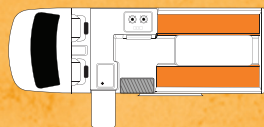

All Auto

HITOP

VOYAGER

VENTURER

VENTURER PLUS

BOOKING CODE	2BB	4BBXS	2BTSBV	3BTS
Vehicle Make	Toyota Hiace	Toyota Hiace - Super Long Wheelbase	Mercedes Benz	Mercedes Benz
Sleeping Capacity	2 adults	4 adults	2 adults	2 adults, 1 child
Beds	1 double	2 doubles	1 double or 2 singles	1 double and 1 single or 3 singles
Bed Dimensions	Double (rear) 1.85m x 1.55m	Doubles (rear) 1.85m x 1.24m (top bunk)* 2.00m x 1.20m	Double (rear) 1.91m x 1.78m or Singles (rear) 1.91m x 0.60m	Double (rear) 1.91m x 1.78m or Singles (rear) 1.91m x 0.60m plus Single (front) 1.75m x 0.66m
Seatbelts (Driver's Cab / Main Cab)	2 / 0	2 / 2	2 / 0	2 / 1
Fridge / Freezer	57L	85L	130L	130L
Microwave	Yes - operates when connected to mains	Yes - operates when connected to mains	Yes - operates when connected to mains	Yes - operates when connected to mains
Gas Stove	Yes	Yes	Yes - plus built-in BBQ	Yes - plus built-in BBQ
Sink	Yes	Yes	Yes	Yes
Hot / Cold Pressurised Water	Cold water only	Cold water only	Yes	Yes
Fresh Water Tank	25L	39L	120L	120L
Waste Water Tank	No	44L	120L	120L
Shower	No	No	Yes	Yes
Toilet	No	No	Yes	Yes
Power Supply (Volts)	12V battery / 240V mains	12V battery / 240V mains	12V battery / 240V mains / solar power	12V battery / 240V mains / solar power
Entertainment (Driver's Cab)	Radio, CD player, Aux input, Bluetooth	Radio, CD player, USB, Aux input, Bluetooth	Radio, Bluetooth, USB input	Radio, Bluetooth, USB input
Entertainment (Main Cab)	N/A	Radio, CD player, Aux input	DVD player with flat screen, Radio, CD with MP3 audio / iPod / USB input	DVD player with flat screen, Radio, CD with MP3 audio / iPod / USB input
Air-conditioning (Driver's Cab / Main Cab)	Yes / No	Yes / No	Yes / 240V	Yes / 240V
Heating (Driver's Cab / Main Cab)	Yes / No	Yes / No	Yes / 240V	Yes / 240V
Fly Screens	Windows only	Windows only	Windows only	Windows only
Internal Walk Through	No	No	Yes	Yes
Fixed Awning	No - manual awning can be hired	No - manual awning can be hired	No - manual awning can be hired	No - manual awning can be hired
Gas Bottle	Yes	Yes	Yes	Yes
Child and Booster Seat Fittings	No child seat, 1 booster seat	2 child or booster seats	No child seat, 1 booster seat	1 child or booster seat
Transmission	Automatic	Automatic	Automatic	Automatic
Engine	Unleaded Petrol	Unleaded Petrol	Turbo Diesel	Turbo Diesel
Fuel Tank Capacity	70L	70L	75L	75L
DIMENSIONS				
Length	4.90m	5.55m	7.00m	7.00m
Width	1.74m	1.93m	2.04m	2.04m
Height	2.50m	3.00m	2.80m	2.80m
Interior Height	1.86m	1.98m	1.90m	1.90m