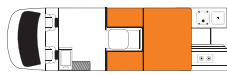

VEHICLE SPECIFICATIONS

Australia

2019 | 2020

EXPLORER

FRONTIER

SCOUT 4WD

SAFARI LANDCRUISER 4WD

OUTBACK 4WD