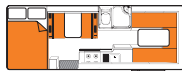

VEHICLE SPECIFICATIONS

Australia

2019 | 2020

EXPLORER

FRONTIER

SCOUT 4WD

SAFARI LANDCRUISER 4WD

OUTBACK 4WD