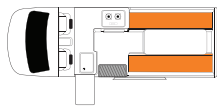

VEHICLE SPECIFICATIONS

Australia

2019 | 2020

HITOP

VOYAGER

VENTURER

VENTURER PLUS

DISCOVERY