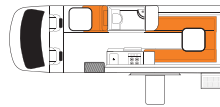

VEHICLE SPECIFICATIONS

Australia

2019 | 2020

HITOP

VOYAGER

VENTURER

VENTURER PLUS

DISCOVERY