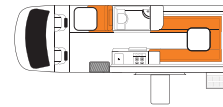

VEHICLE SPECIFICATIONS

Australia

2019 | 2020

HITOP

VOYAGER

VENTURER

VENTURER PLUS

DISCOVERY